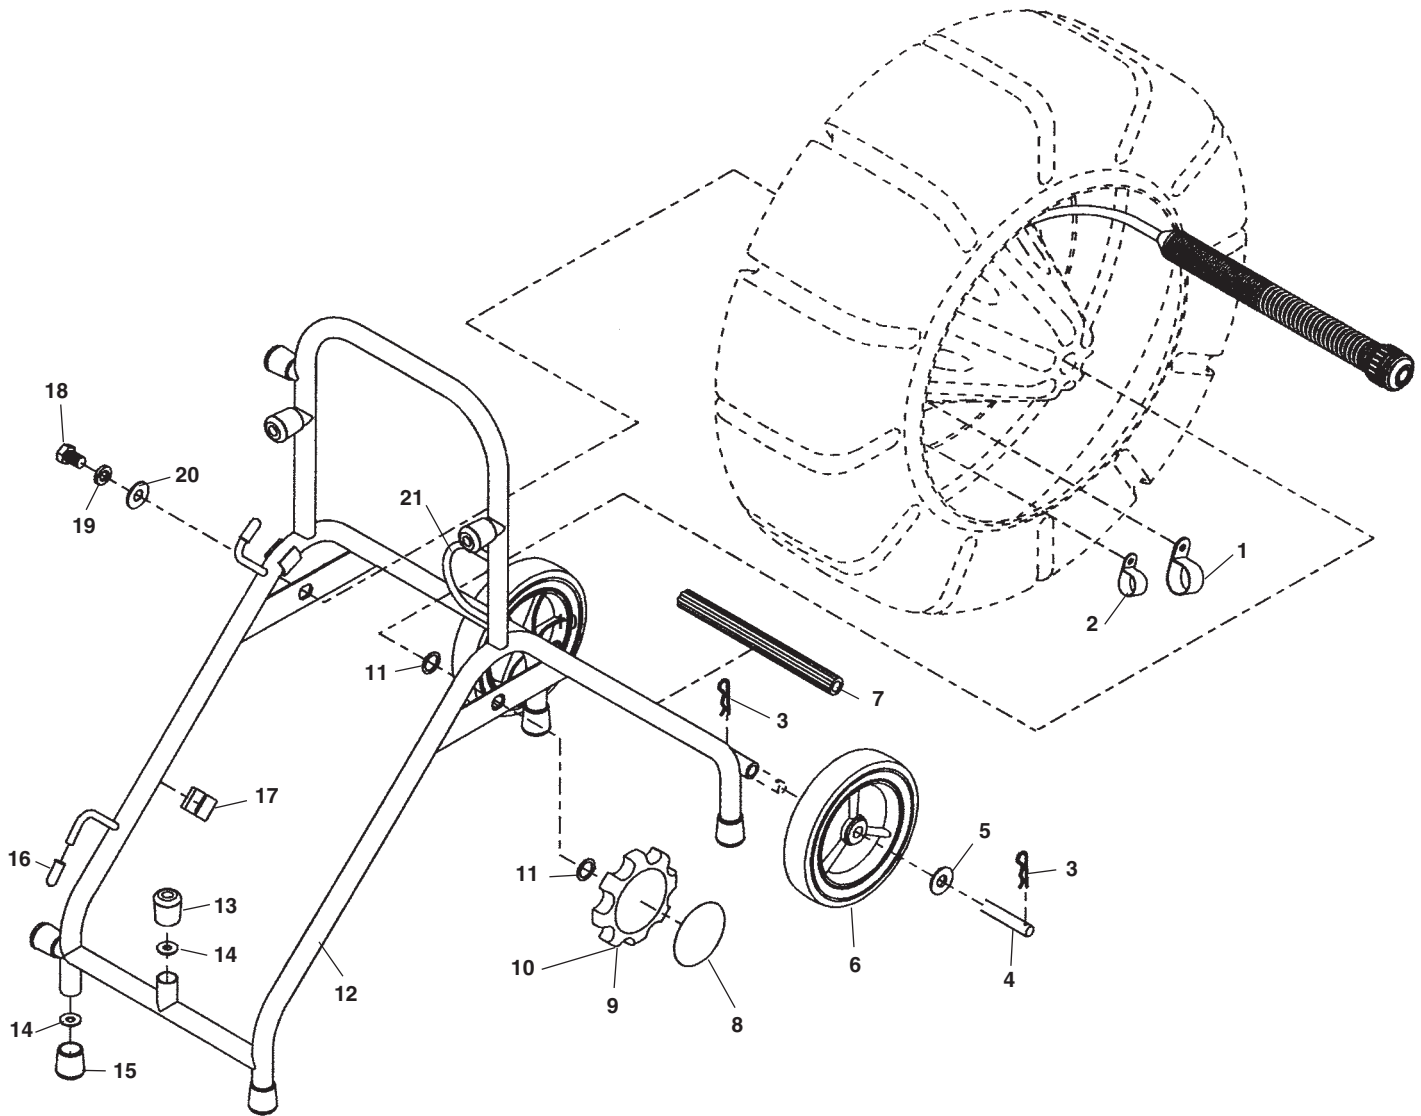

Regular Frame Assembly

**NOTE: Order parts by Catalog Number only.
DO NOT order by Reference Number.**

Ref. No.	Catalog No.	Description	Ref. No.	Catalog No.	Description
1	71262	1/2" Dry Clamp	12	66797	Frame
2	71267	7/8" Dry Clamp	13	72542	Rubber Cap (3)
3	68257	Axle Pin	14	72537	Back Up Washer (7)
4	68247	Axle	15	70042	Rubber Foot (7)
5	72527	Steel Washer	16	72562	End Cap (2)
6	68242	Wheel for SeeSnake (2)	17	72532	Wire Clip (2)
7	68252	Axle Spacer	18	72547	Rear Mount Bolt
8	71207	Decal for Tension Knob	19	72522	Lock Washer
9	68262	Tension Knob	20	72527	Flat Washer
10	72517	Bolt for Tension Knob	21	93387	Guide Loop
11	71092	Nylon Washer (2)