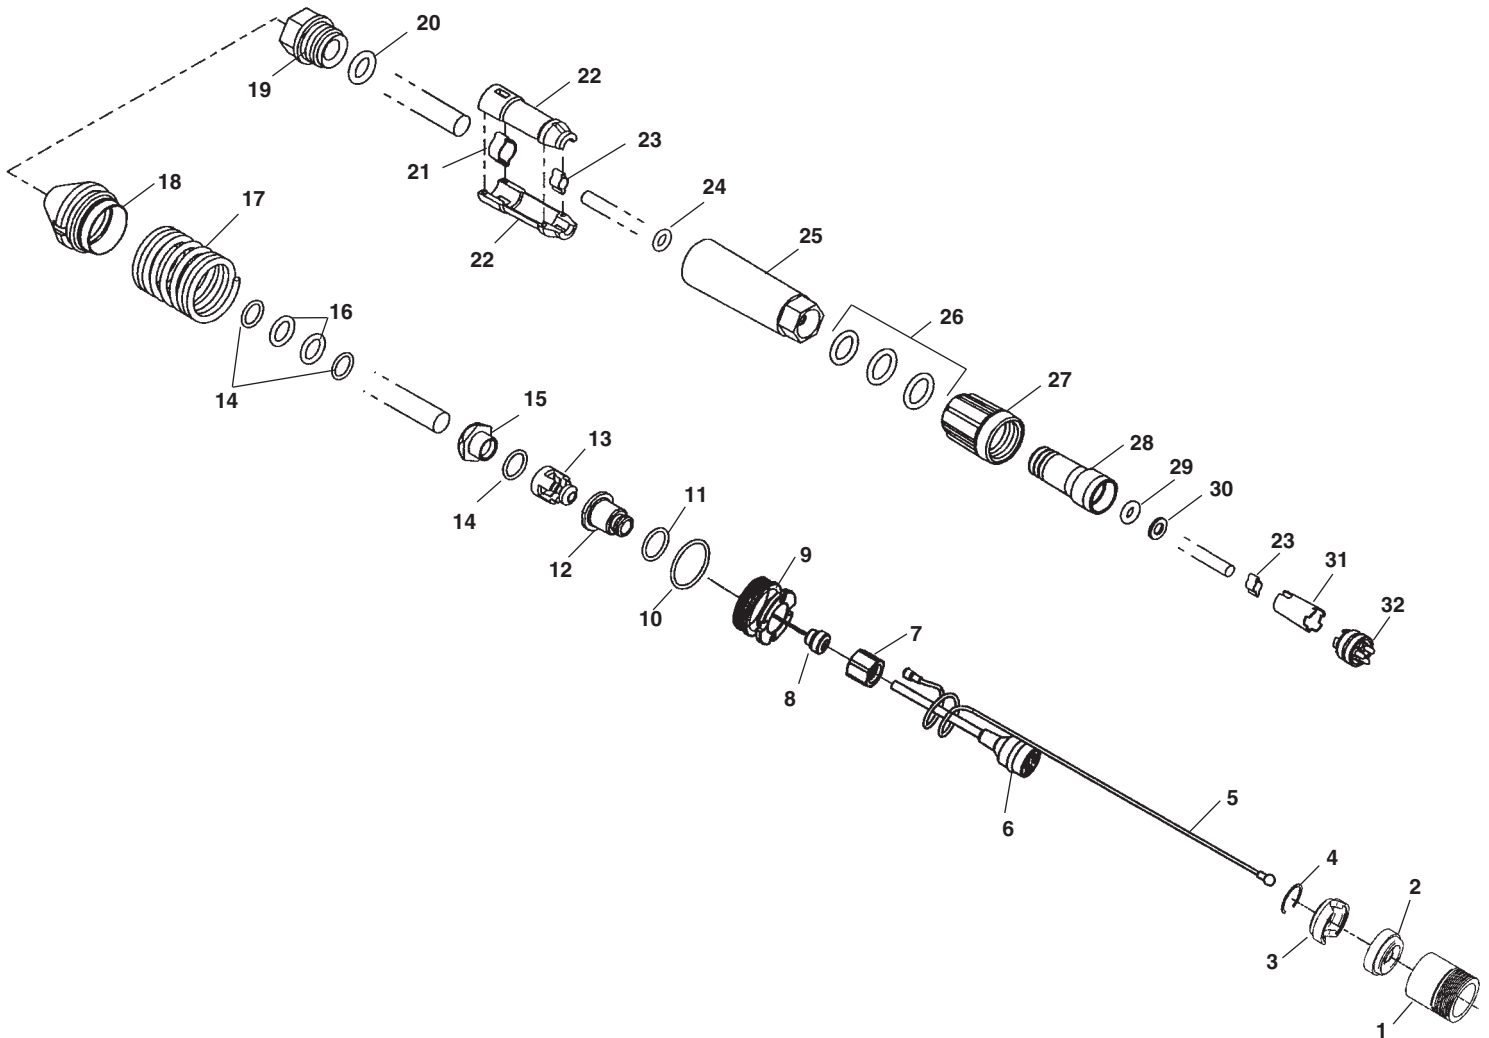

Regular Push Cable

**NOTE: Order parts by Catalog Number only.
DO NOT order by Reference Number.**

Ref. No.	Catalog No.	Description	Ref. No.	Catalog No.	Description
1	71482	O-Ring (2)	19	71657	Push Rod End Nut
2	71467	Locking Sleeve	20	71677	O-Ring
3	71477	Safe Ring	21	71667	Clamp
4	71247	Safety Cable (2)	22	71652	Inner Clam Shell (2)
5	71472	Back Up Ring	23	71607	Clamp (2)
6	71297	Camera Whip	24	71672	O-Ring
7	71287	Compression Nut	25	71662	Main Shell
8	71272	Back Up Ring	26	71582	O-Ring (3)
9	71277	O-Ring	27	71602	Locking Sleeve
10	71292	Spring Sleeve Cap	28	71592	In Line Shell
11	71487	O-Ring	29	71577	O-Ring
12	71502	Wire Sleeve	30	71587	Washer
13	71507	Push Bond	31	71597	Internal Back Shell
14	71512	O-Ring (2)	32	71612	Male Insert Assembly
15	71282	Push Nut	33	62032	Wet End Retermination Kit
16	71517	O-Ring (2)			Includes Ref. No. 1, 11, 13,14,
17	69987	Spring Assembly	34	66802	Dry End Reterm Kit Incl.
18	71302	Rear Spring Shell			

Regular Push Cable – Single Safety Cable

**NOTE: Order parts by Catalog Number only.
DO NOT order by Reference Number.**

Ref. No.	Catalog No.	Description	Ref. No.	Catalog No.	Description
1	20273	Locking Sleeve	18	71302	Rear Spring Shell
2	20288	Connector	19	71657	Push Rod End Nut
3	20283	Connector W/Slot	20	71677	O-Ring
4	20278	Retaining Ring	21	71667	Clamp
5	18823	Safety Cable	22	71652	Inner Clam Shell (2)
6	18818	Cord Asm	23	71607	Clamp (2)
7	71287	Compression Nut	24	71672	O-Ring
8	21928	Standard Compression Bushing	25	71662	Main Shell
9	21958	Spring Sleeve Cap	26	71582	O-Ring (3)
10	71482	O-Ring	27	71602	Locking Sleeve
11	71487	O-Ring	28	71592	In Line Shell
12	71502	Wire Sleeve	29	71577	O-Ring
13	71507	Push Bond	30	71587	Washer
14	71512	O-Ring (2)	31	71597	Internal Back Shell
15	71282	Push Nut	32	71612	Male Insert Assembly
16	71517	O-Ring (2)	33	62032	Wet End Retermination Kit
17	14823	Spring Assembly	34	66802	Dry End Reterm Kit Incl.