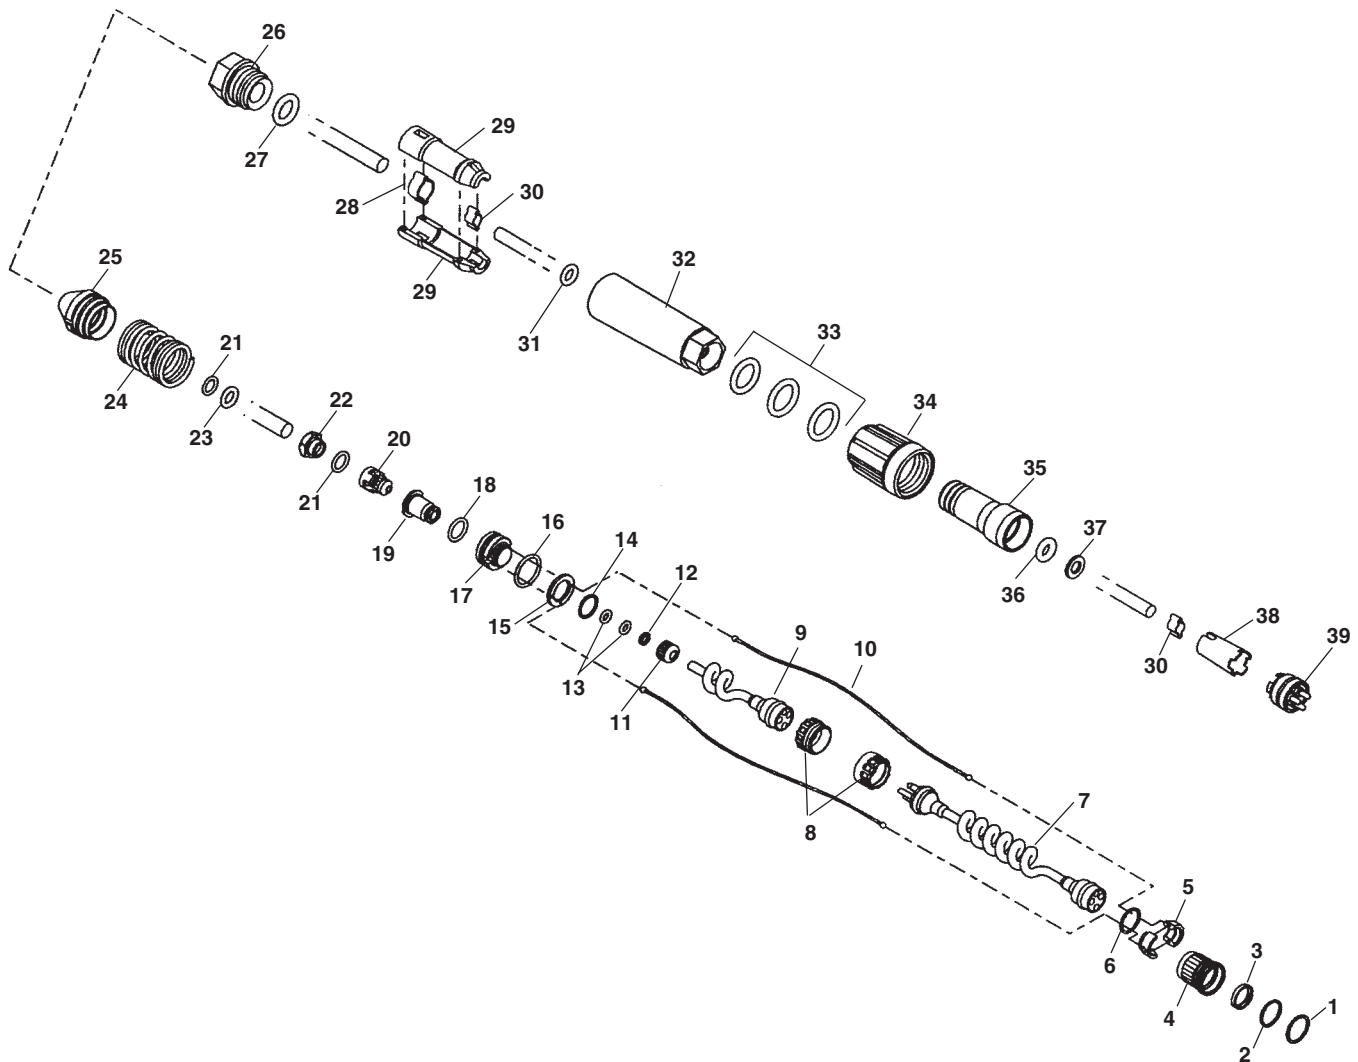

Mini Push Cable

**NOTE: Order parts by Catalog Number only.
DO NOT order by Reference Number.**

Ref. No.	Catalog No.	Description	Ref. No.	Catalog No.	Description
1	71012	Retaining Ring	23	71227	O-Ring
2	71007	Locking Sleeve Front Washer	24	70037	Spring Assembly - Mini
3	71017	Locking Sleeve Rear Washer	14973		Spring Assembly - Mini Color
4	71022	Conn. Locking Sleeve	25	71047	Rear Spring Shell
5	71027	Conn. Split Insert	26	71657	Push Rod End Nut
6	71002	Retaining Ring	27	71677	O-Ring
7	70982	Mini Coil Cord Assembly	28	71667	Clamp
8	84502	Locking Sleeves (Set of 4)	29	71652	Inner Clam Shell (2)
9	70987	Short Coil Cord Assembly	30	71607	Clamp (2)
10	70992	Safety Cable - Mini (2)	31	71672	O-Ring
11	71067	Compression Nut - Mini	32	71662	Main Shell
12	71032	Teflon Back Up	33	71582	O-Ring (3)
13	71037	O-Ring (2)	34	71602	Locking Sleeve
14	71237	Retaining Ring	35	71592	In Line Shell
15	71062	Cable Retainer - Mini	36	71577	O-Ring
16	71242	O-Ring	37	71587	O-Ring
17	71057	Spring Cap	38	71597	Internal Back Shell
18	71232	O-Ring	39	71612	Male Insert Assembly
19	71052	Wire Sleeve - Mini	40	71212	Mini Retermination Kit
20	71217	Mini Push Bond			Includes Ref. No. 13, 15, 17, 19, 20, 22
21	71222	O-Ring (2)		15808	Mini Red Cable Retermination Kit
22	70997	Mini Push Nut	41	66802	Dry End Retermination Kit