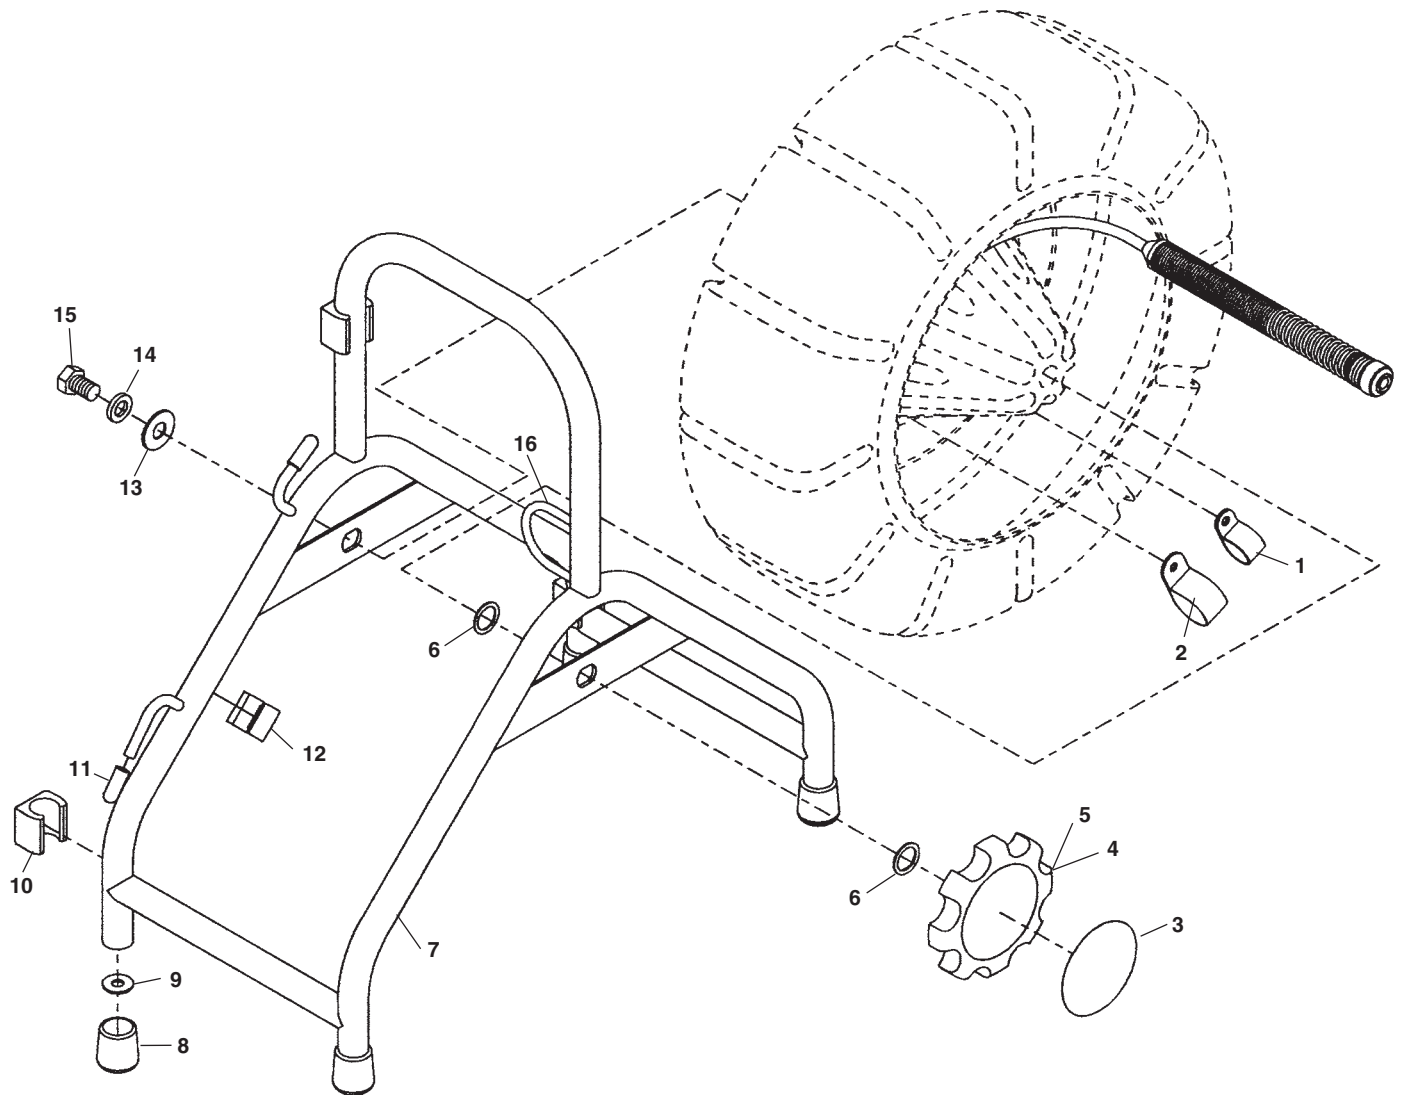

Interconnect Cord

**NOTE: Order parts by Catalog Number only.
DO NOT order by Reference Number.**

Ref. No.	Catalog No.	Description	Ref. No.	Catalog No.	Description
—	64627	Interconnect Cord 33'	6	71577	O-Ring (2)
—	67307	Interconnect Cord 10'	7	71592	In line Shell (2)
—	70907	Old Style Interconnect Cord 33'	8	71602	Locking Sleeve (2)
1	71487	O-Ring	9	71582	O-Rings (6)
2	71612	Male Insert	10	71617	Female Insert
3	71597	Internal Back Shell (2)	11	72817	Female Connector Assembly
4	71607	Clamp (2)	12	72822	Male Connector Assembly
5	71587	Washer (2)			

Regular Frame Assembly

**NOTE: Order parts by Catalog Number only.
DO NOT order by Reference Number.**

Ref. No.	Catalog No.	Description	Ref. No.	Catalog No.	Description
1	71262	1/2" Dry Clamp	12	66797	Frame
2	71267	7/8" Dry Clamp	13	72542	Rubber Cap (3)
3	68257	Axle Pin	14	72537	Back Up Washer (7)
4	68247	Axle	15	70042	Rubber Foot (7)
5	72527	Steel Washer	16	72562	End Cap (2)
6	68242	Wheel for SeeSnake (2)	17	72532	Wire Clip (2)
7	68252	Axle Spacer	18	72547	Rear Mount Bolt
8	71207	Decal for Tension Knob	19	72522	Lock Washer
9	68262	Tension Knob	20	72527	Flat Washer
10	72517	Bolt for Tension Knob	21	93387	Guide Loop
11	71092	Nylon Washer (2)			

Mini Frame Assembly

**NOTE: Order parts by Catalog Number only.
DO NOT order by Reference Number.**

Ref. No.	Catalog No.	Description	Ref. No.	Catalog No.	Description
1	71262	1/2" Dry Clamp	9	72537	Back Up Washer (4)
2	71267	7/8" Dry Clamp	10	72557	Frame Bumper (3)
3	71207	Decal for Tension Knob	11	72562	Rubber End Cap (2)
4	68262	Tension Knob	12	72532	Wire Clip
5	72517	Bolt for Tension Knob	13	72527	Steel Washer
6	68267	Nylon Washer (2)	14	72522	Lock Washer
7	71647	Frame - Mini	15	72547	Rear Mount Bolt
8	70042	Rubber Foot (4)	16	93392	Guide Loop