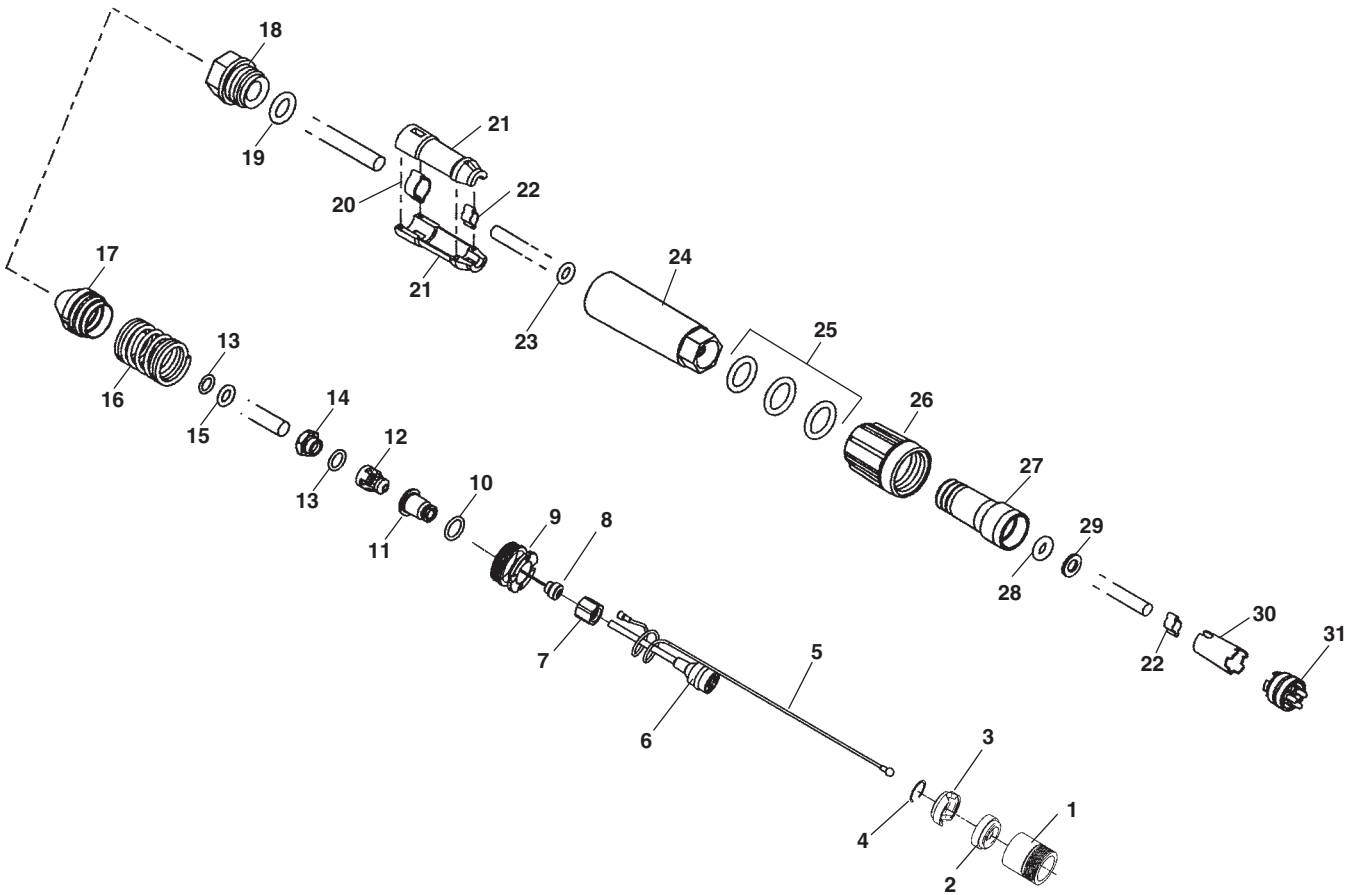

Regular Push Cable – Single Safety Cable

**NOTE: Order parts by Catalog Number only.
DO NOT order by Reference Number.**

Ref. No.	Catalog No.	Description	Ref. No.	Catalog No.	Description
1	20273	Locking Sleeve	18	71302	Rear Spring Shell
2	20288	Connector	19	71657	Push Rod End Nut
3	20283	Connector W/Slot	20	71677	O-Ring
4	20278	Retaining Ring	21	71667	Clamp
5	18823	Safety Cable	22	71652	Inner Clam Shell (2)
6	18818	Cord Asm	23	71607	Clamp (2)
7	71287	Compression Nut	24	71672	O-Ring
8	21928	Standard Compression Bushing	25	71662	Main Shell
9	21958	Spring Sleeve Cap	26	71582	O-Ring (3)
10	71482	O-Ring	27	71602	Locking Sleeve
11	71487	O-Ring	28	71592	In Line Shell
12	71502	Wire Sleeve	29	71577	O-Ring
13	71507	Push Bond	30	71587	Washer
14	71512	O-Ring (2)	31	71597	Internal Back Shell
15	71282	Push Nut	32	71612	Male Insert Assembly
16	71517	O-Ring (2)	33	62032	Wet End Retermination Kit
17	14823	Spring Assembly	34	66802	Dry End Reterm Kit Incl.

Mini Push Cable – Single Safety Cable

**NOTE: Order parts by Catalog Number only.
DO NOT order by Reference Number.**

Ref. No.	Catalog No.	Description	Ref. No.	Catalog No.	Description
1	20273	Locking Sleeve	17	71047	Rear Spring Shell
2	20288	Connector	18	71657	Push Rod End Nut
3	20283	Connector W/Slot	19	71677	O-Ring
4	20278	Retaining Ring	20	71667	Clamp
5	18823	Safety Cable	21	71652	Inner Clam Shell (2)
6	18818	Cord Asm	22	71607	Clamp (2)
7	71067	Compression Nut (Mini Cable)	23	71672	O-Ring
8	21908	Mini Compression Bushing	24	71662	Main Shell
9	21913	Spring Sleeve Cap (Mini Cable)	25	71582	O-Ring (3)
10	71232	O-Ring	26	71602	Locking Sleeve
11	71052	Wire Sleeve - Mini	27	71592	In Line Shell
12	71217	Mini Push Bond	28	71577	O-Ring
13	71222	O-Ring (2)	29	71587	O-Ring
14	70997	Mini Push Nut	30	71597	Internal Back Shell
15	71227	O-Ring	31	71612	Male Insert Assembly
16	22728	Spring Assembly - Mini B&W	32	15808	Mini Red Cable Retermination Kit
	22733	Spring Assembly - Mini Color	33	66802	Dry End Retermination Kit