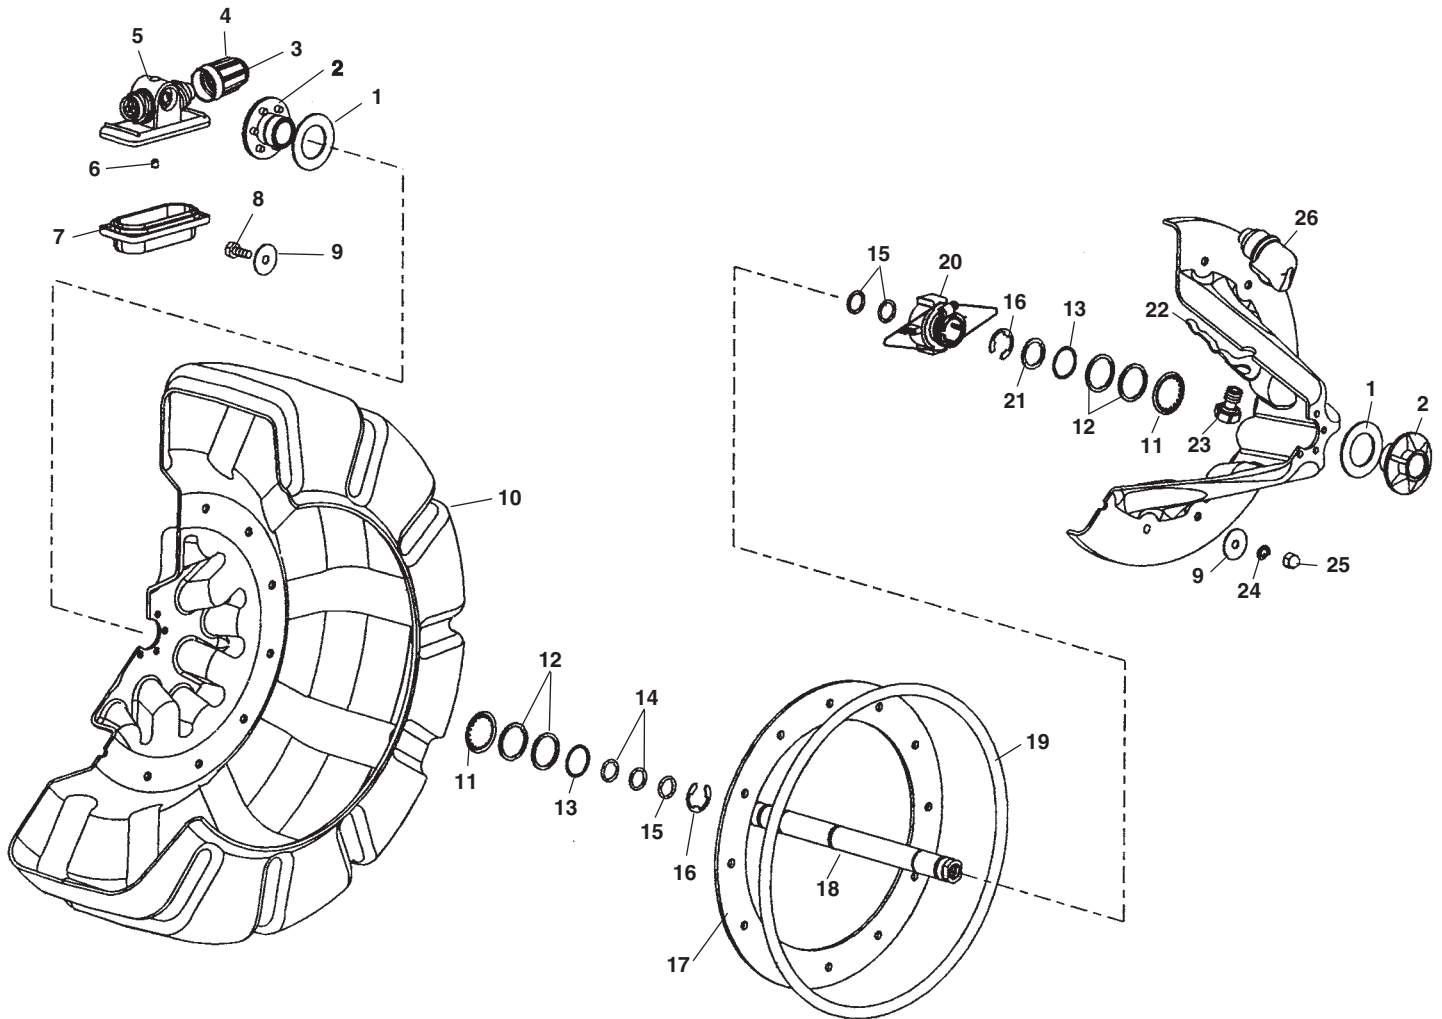

Mini Reel Assembly

**NOTE: Order parts by Catalog Number only.
DO NOT order by Reference Number.**

Ref. No.	Catalog No.	Description	Ref. No.	Catalog No.	Description
1	71557	Axle Gasket (2)	14	71132	O-Ring (2)
2	71552	Axle Bushing (2)	15	71127	O-Ring (3)
3	71202	Dust Cover for Locking Sleeve	16	71102	Retaining Ring (2)
4	71172	Locking Sleeve	17	71142	Gasket
5	71167	Hub Assembly	18	71082	Reel Axle
6	71162	Set Screw	19	71147	Cone O-Ring
7	71157	Hub Bottom Mini	20	71537	Slip Ring
8	71152	Screw (12)	21	71092	Nylon Washer
9	71192	Washer (24)	22	71117	Wire Clip
10	71177	Reel Assembly	23	71107	Bolt RA Welded Bulkhead
11	71087	Retaining Ring (2)	24	71187	Washer (12)
12	71092	Nylon Washer (4)	25	71182	Nut (12)
13	71097	Retaining Ring (2)	26	71112	Bulkhead Assembly