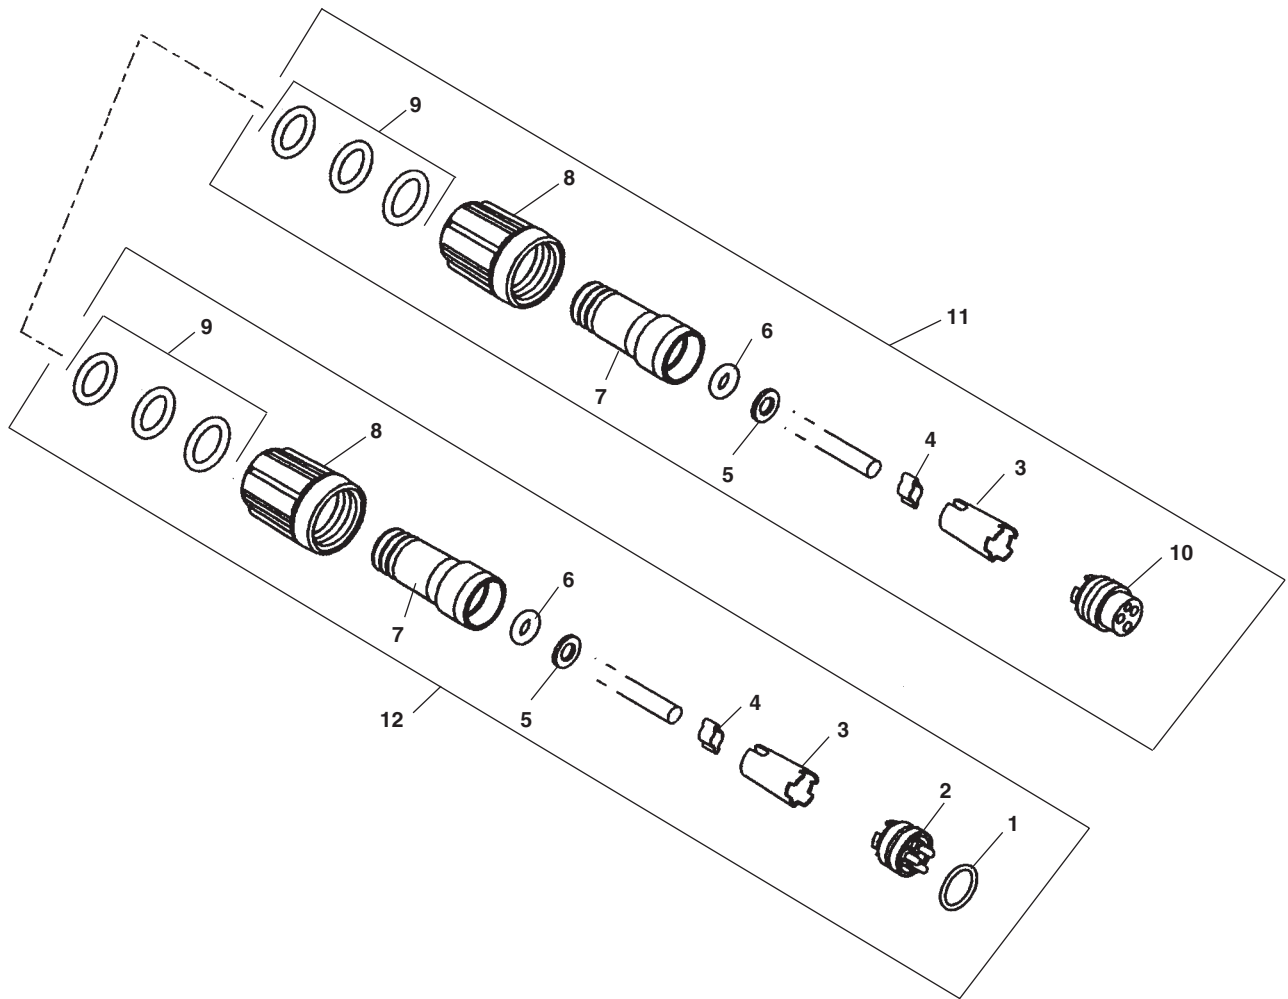

Interconnect Cord

**NOTE: Order parts by Catalog Number only.
DO NOT order by Reference Number.**

Ref. No.	Catalog No.	Description	Ref. No.	Catalog No.	Description
—	64627	Interconnect Cord 33'	6	71577	O-Ring (2)
—	67307	Interconnect Cord 10'	7	71592	In line Shell (2)
—	70907	Old Style Interconnect Cord 33'	8	71602	Locking Sleeve (2)
1	71487	O-Ring	9	71582	O-Rings (6)
2	71612	Male Insert	10	71617	Female Insert
3	71597	Internal Back Shell (2)	11	72817	Female Connector Assembly
4	71607	Clamp (2)	12	72822	Male Connector Assembly
5	71587	Washer (2)