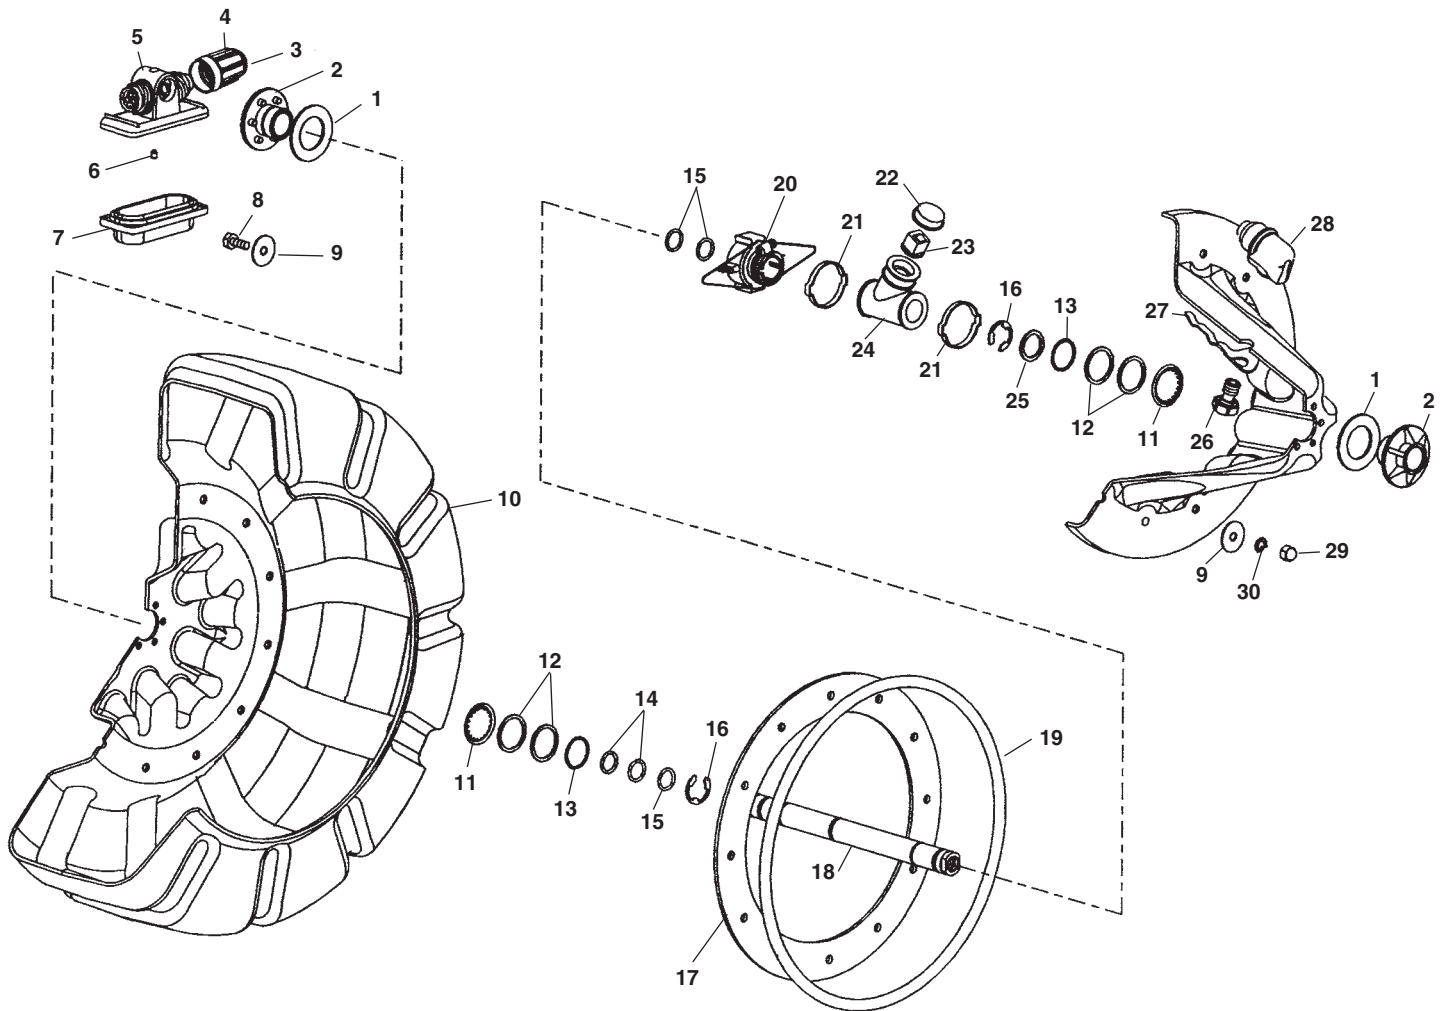

Regular Reel Assembly

**NOTE: Order parts by Catalog Number only.
DO NOT order by Reference Number.**

Ref. No.	Catalog No.	Description	Ref. No.	Catalog No.	Description
1	71557	Axle Gasket (2)	16	71102	Retaining Ring (2)
2	71552	Axle Bushing (2)	17	71542	Gasket Reg. System
3	71202	Dust Cover for Locking Sleeve	18	71567	Reel Axle
4	71172	Locking Sleeve	19	71547	Cone O-Ring
5	71167	Hub Assembly	20	71537	Slip Ring Assembly
6	71162	Screw	21	71492	Clamp 2-Ear (2)
7	71157	Hub Bottom	22	71532	Acrylic Widow
8	71572	Screw (12)	23	71527	IR Receiver
9	71192	Washer (24)	24	71522	IR Receiver Housing
10	71987	Reel Assembly	25	68267	Nylon Washer
11	71087	Retaining Ring (2)	26	71107	Bolt RA Welded Bulkhead
12	71092	Nylon Washer (4)	27	71117	Wire Clip
13	71097	Retaining Ring (2)	28	71112	Bulkhead Assembly
14	71132	O-Ring (2)	29	71182	Nut (2)
15	71127	O-Ring (3)	30	71187	Lock Washer (12)