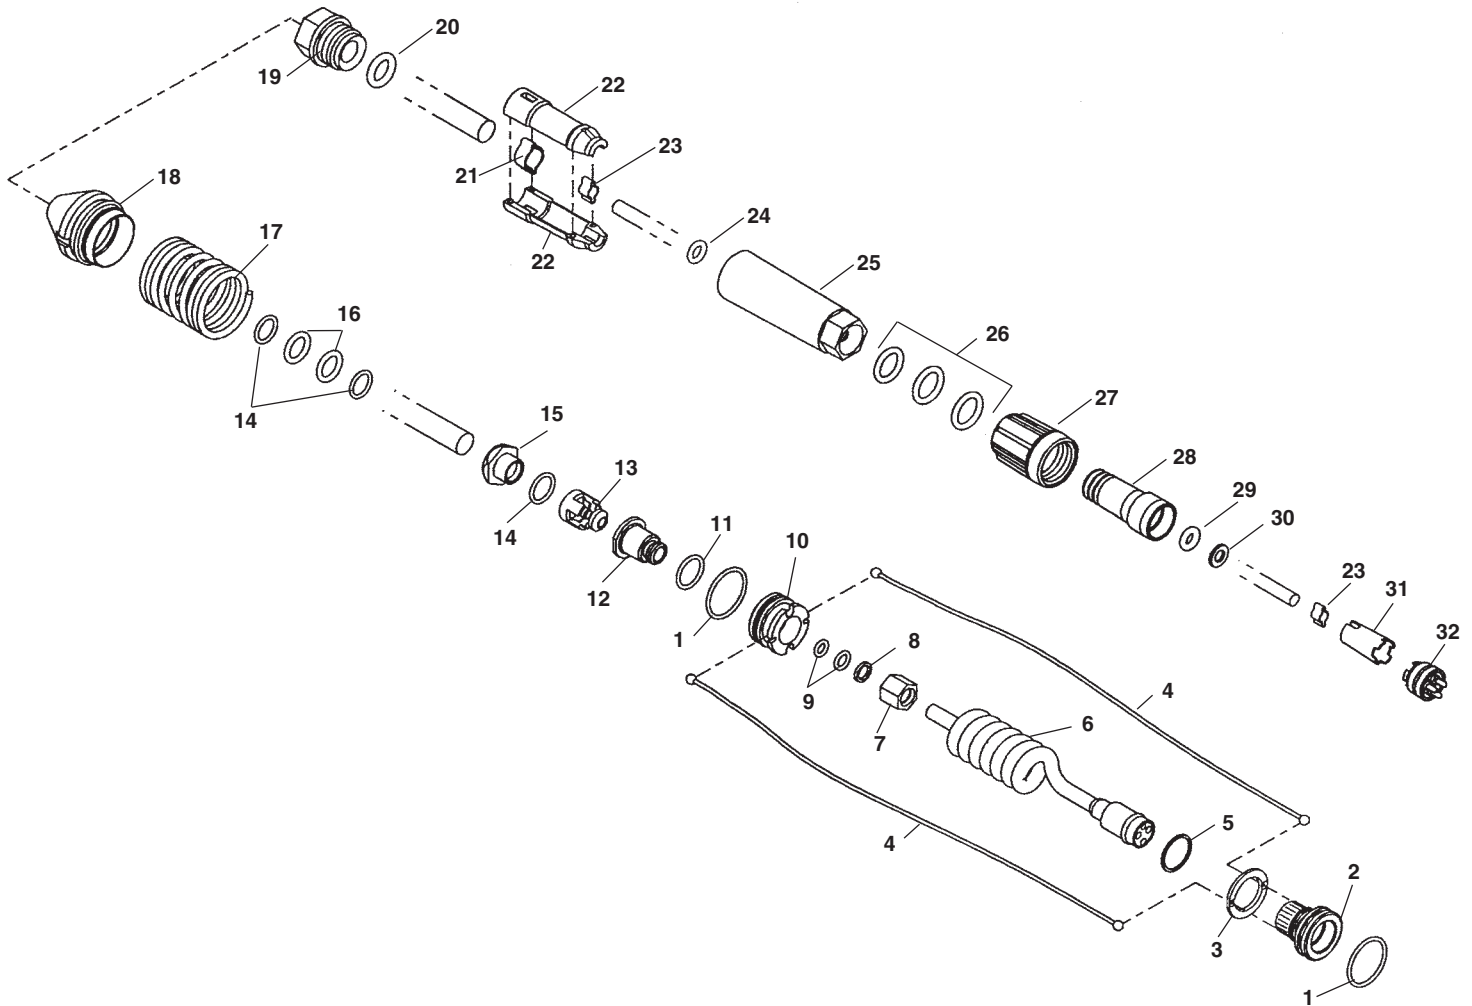

Regular Push Cable

**NOTE: Order parts by Catalog Number only.
DO NOT order by Reference Number.**

Ref. No.	Catalog No.	Description	Ref. No.	Catalog No.	Description
1	71482	O-Ring (2)	19	71657	Push Rod End Nut
2	71467	Locking Sleeve	20	71677	O-Ring
3	71477	Safe Ring	21	71667	Clamp
4	71247	Safety Cable (2)	22	71652	Inner Clam Shell (2)
5	71472	Back Up Ring	23	71607	Clamp (2)
6	71297	Camera Whip	24	71672	O-Ring
7	71287	Compression Nut	25	71662	Main Shell
8	71272	Back Up Ring	26	71582	O-Ring (3)
9	71277	O-Ring	27	71602	Locking Sleeve
10	71292	Spring Sleeve Cap	28	71592	In Line Shell
11	71487	O-Ring	29	71577	O-Ring
12	71502	Wire Sleeve	30	71587	Washer
13	71507	Push Bond	31	71597	Internal Back Shell
14	71512	O-Ring (2)	32	71612	Male Insert Assembly
15	71282	Push Nut	33	62032	Wet End Retermination Kit
16	71517	O-Ring (2)			Includes Ref. No. 1, 11, 13,14,
17	69987	Spring Assembly	34	66802	Dry End Reterm Kit Incl.
18	71302	Rear Spring Shell			

Regular Push Cable – Single Safety Cable

**NOTE: Order parts by Catalog Number only.
DO NOT order by Reference Number.**

Ref. No.	Catalog No.	Description	Ref. No.	Catalog No.	Description
1	20273	Locking Sleeve	18	71302	Rear Spring Shell
2	20288	Connector	19	71657	Push Rod End Nut
3	20283	Connector W/Slot	20	71677	O-Ring
4	20278	Retaining Ring	21	71667	Clamp
5	18823	Safety Cable	22	71652	Inner Clam Shell (2)
6	18818	Cord Asm	23	71607	Clamp (2)
7	71287	Compression Nut	24	71672	O-Ring
8	21928	Standard Compression Bushing	25	71662	Main Shell
9	21958	Spring Sleeve Cap	26	71582	O-Ring (3)
10	71482	O-Ring	27	71602	Locking Sleeve
11	71487	O-Ring	28	71592	In Line Shell
12	71502	Wire Sleeve	29	71577	O-Ring
13	71507	Push Bond	30	71587	Washer
14	71512	O-Ring (2)	31	71597	Internal Back Shell
15	71282	Push Nut	32	71612	Male Insert Assembly
16	71517	O-Ring (2)	33	62032	Wet End Retermination Kit
17	14823	Spring Assembly	34	66802	Dry End Reterm Kit Incl.