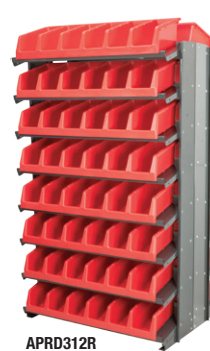

System Bin Shelving Systems

Bench Rack 12" D x 36 1/4" W x 25" H			Bin Dimensions (In.)			
Model No.	Description	Bin Model No.	L	W	H	Bin Qty.
APRBENCH312	Bench Pick Rack with System Bins	30312	12	33	5	3

Pick Rack Systems			Bin Dimensions (In.)			
Model No.	Description	Bin Model No.	L	W	H	Bin Qty.
APRS312	12" Single-Sided Pick Rack with System Bins	30312	12	33	5	8†
APRD312	12" Double-Sided Pick Rack with System Bins	30312	12	33	5	16†
APRS18318	18" Single-Sided Pick Rack with System Bins	30318	18	33	5	8†
APRD18318	18" Double-Sided Pick Rack with System Bins	30318	18	33	5	16†

APRD312R

System Bin Multi-Shelf Carts	Dimensions (In.)			Shelves	Caster	Handle (In.)	Bin/Qty.	Weight Capacity (lbs.)
	L	W	H					
R5SYT5HR2436	36	24 1/2	40	5	5" x 2" Polyolefin	Horiz. Tubular	30312/10*	1800
R5SYT8MR2436	36	24 1/2	43	5	8" x 2" Mold-On Rubber	Horiz. Tubular	30312/10*	2200
R5SYT5HR3636	36	36 1/2	40	5	5" x 2" Polyolefin	Horiz. Tubular	30318/10**	1800
R5SYT8MR3636	36	36 1/2	43	5	8" x 2" Mold-On Rubber	Horiz. Tubular	30318/10**	2200

System Bin Wire Systems		Bin Dimensions (In.)			Shelf Dimensions (In.)			Quantity	
Model No.	Description	L	W	H	D	L	H	Bins	Shelves
AWS143630312	Wire Shelving w/ 30312 Bins	33	12	5	14	36	74	10	11
AWS183630318	Wire Shelving w/ 30318 Bins	33	18	5	18	36	74	10	11

System Bin Shelving Systems		Bin Dimensions (In.)			Shelf Dimensions (In.)			Quantity	
Model Number	Description	L	W	H	D	L	H	Bins	Shelves
AS1279312	12" Shelving with System Bins	33	12	5	12	36	79	10	11
AS1879318	18" Shelving with System Bins	33	18	5	18	36	79	10	11

akro-mils.com

1293 South Main Street, Akron, Ohio 44301 • Tel: 800.253.2467 • Fax: 330.761.6348 • sales@akro-mils.com
In Canada: Ak-West, Inc. • Tel: 877.979.8940 • Fax: 403.225.1696 • sales@ak-westinc.com • ak-westinc.com