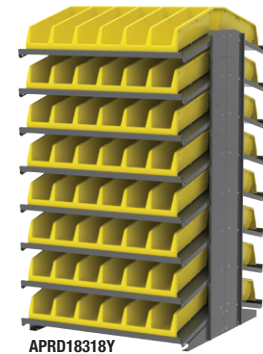

APRD18318Y

System Bin Multi-Shelf Carts	Dimensions (In.)			Shelves	Caster	Handle (In.)	Bin/Qty.	Weight Capacity (lbs.)
	L	W	H					
R5SYT5HR2436	36	24 1/2	40	5	5" x 2" Polyolefin	Horiz. Tubular	30312/10*	1800
R5SYT8MR2436	36	24 1/2	43	5	8" x 2" Mold-On Rubber	Horiz. Tubular	30312/10*	2200
R5SYT5HR3636	36	36 1/2	40	5	5" x 2" Polyolefin	Horiz. Tubular	30318/10**	1800
R5SYT8MR3636	36	36 1/2	43	5	8" x 2" Mold-On Rubber	Horiz. Tubular	30318/10**	2200