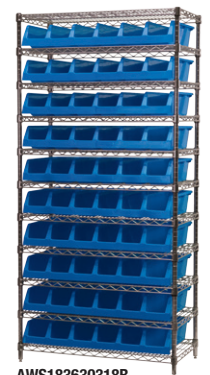

AWS183630318B

System Bin Wire Systems		Bin Dimensions (In.)			Shelf Dimensions (In.)			Quantity	
Model No.	Description	L	W	H	D	L	H	Bins	Shelves
AWS143630312	Wire Shelving w/ 30312 Bins	33	12	5	14	36	74	10	11
AWS183630318	Wire Shelving w/ 30318 Bins	33	18	5	18	36	74	10	11

System Bin Shelving Systems		Bin Dimensions (In.)			Shelf Dimensions (In.)			Quantity	
Model Number	Description	L	W	H	D	L	H	Bins	Shelves
AS1279312	12" Shelving with System Bins	33	12	5	12	36	79	10	11
AS1879318	18" Shelving with System Bins	33	18	5	18	36	79	10	11