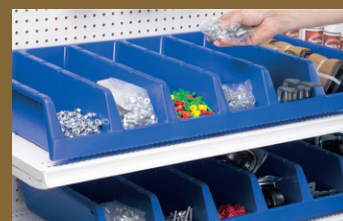

Bins work in retail and merchandising environments.