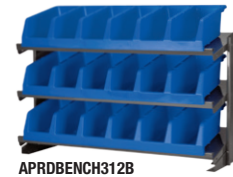

System Bin Shelving Systems

Bench Rack 12" D x 36 1/4" W x 25" H			Bin Dimensions (In.)			
Model No.	Description	Bin Model No.	L	W	H	Bin Qty.
APRBENCH312	Bench Pick Rack with System Bins	30312	12	33	5	3

APRBENCH312B

Pick Rack Systems			Bin Dimensions (In.)			
Model No.	Description	Bin Model No.	L	W	H	Bin Qty.
APRS312	12" Single-Sided Pick Rack with System Bins	30312	12	33	5	8†
APRD312	12" Double-Sided Pick Rack with System Bins	30312	12	33	5	16†
APRS18318	18" Single-Sided Pick Rack with System Bins	30318	18	33	5	8†
APRD18318	18" Double-Sided Pick Rack with System Bins	30318	18	33	5	16†