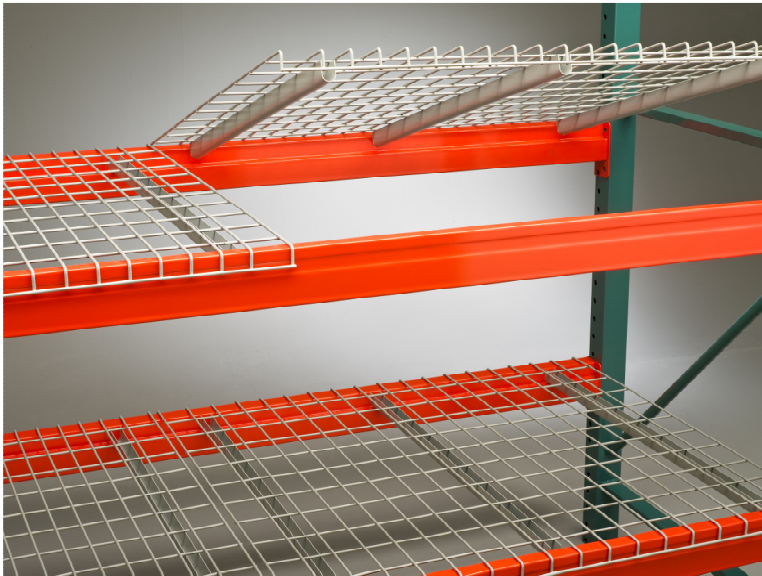

Step Beam Decking

Gray Powder Coat Finish

PRODUCT SHEET

Ready Deck™ wire decking offers a broad array of stock and quick ship sizes along with limitless custom options. Our deck is strong, safe and reliable and simply drops into place for easy installation. **Ready Deck™** increases fire safety by improving performance of your sprinkler system. It is self-cleaning and maintenance free and will provide years of durable use. The finish is gray powder coating which is a tough, durable finish also available in a variety of custom colors. Our **Ready Deck™** Stock Line will accommodate most standard step beams found in the industry today.

Standard U-Channel for 1-1/2" – 1-5/8" Step Beams

Part Number	Size (d x w)	Capacity
D2446-AA-3B1	24 x 46" (61 x 117 cm)	3500 (1588 kg)
D3046-AA-3B1	30 x 46" (76 x 117 cm)	3200 (1452 kg)
D3634-AA-3B1	36 x 34" (91 x 86 cm)	2600 (1179 kg)
D3646-AA-3B1	36 x 46" (91 x 117 cm)	2700 (1225 kg)
D3646-BB-3B1	36 x 46" (91 x 117 cm)	3200 (1452 kg)
D3652-AA-3B1	36 x 52" (91 x 132 cm)	2700 (1225 kg)
D3658-AA-3B1	36 x 58" (91 x 147 cm)	2700 (1225 kg)
D4234-AA-3A1	42 x 34" (107 x 86 cm)	2550 (1157 kg)
D4246-CA-3B1	42 x 46" (107 x 117 cm)	2200 (998 kg)
D4246-AA-3A1	42 x 46" (107 x 117 cm)	2500 (1134 kg)
D4246-BB-3A1	42 x 46" (107 x 117 cm)	3000 (1361 kg)
D4246-BB-4A1	42 x 46" (107 x 117 cm)	3600 (1633 kg)
D4252-AA-3B1	42 x 52" (107 x 132 cm)	2250 (1021 kg)