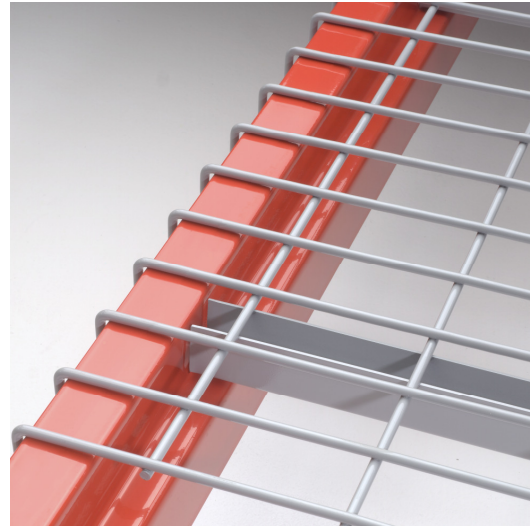

Step Beam Decking

Gray Powder Coat Finish

PRODUCT SHEET

Ready Deck™ wire decking offers a broad array of stock and quick ship sizes along with limitless custom options. Our deck is strong, safe and reliable and simply drops into place for easy installation. **Ready Deck™** increases fire safety by improving performance of your sprinkler system. It is self-cleaning and maintenance free and will provide years of durable use. The finish is gray powder coating which is a tough, durable finish also available in a variety of custom colors. Our **Ready Deck™** Stock Line will accommodate most standard step beams found in the industry today.

Standard U-Channel for 1-1/2" – 1-5/8" Step Beams

Part Number	Size (d x w)	Capacity
D2446-AA-3B1	24 x 46" (61 x 117 cm)	3500 (1588 kg)
D3046-AA-3B1	30 x 46" (76 x 117 cm)	3200 (1452 kg)
D3634-AA-3B1	36 x 34" (91 x 86 cm)	2600 (1179 kg)
D3646-AA-3B1	36 x 46" (91 x 117 cm)	2700 (1225 kg)
D3646-BB-3B1	36 x 46" (91 x 117 cm)	3200 (1452 kg)
D3652-AA-3B1	36 x 52" (91 x 132 cm)	2700 (1225 kg)
D3658-AA-3B1	36 x 58" (91 x 147 cm)	2700 (1225 kg)
D4234-AA-3A1	42 x 34" (107 x 86 cm)	2550 (1157 kg)
D4246-CA-3B1	42 x 46" (107 x 117 cm)	2200 (998 kg)
D4246-AA-3A1	42 x 46" (107 x 117 cm)	2500 (1134 kg)
D4246-BB-3A1	42 x 46" (107 x 117 cm)	3000 (1361 kg)
D4246-BB-4A1	42 x 46" (107 x 117 cm)	3600 (1633 kg)
D4252-AA-3B1	42 x 52" (107 x 132 cm)	2250 (1021 kg)