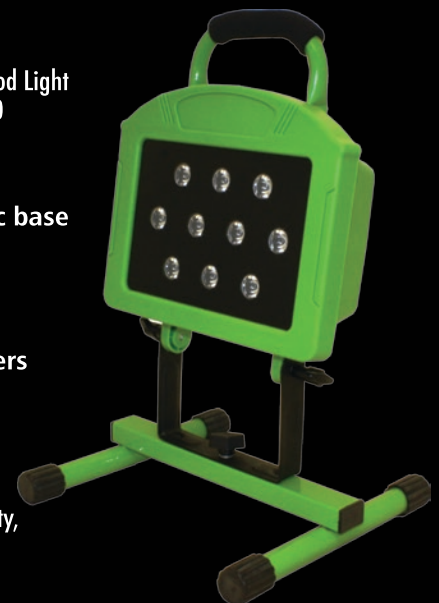

# WORKSTAR

Rechargeable, LED Work Light

	Model No. 511510	Model No. 511500
<b>LUMENS</b>	900 high 450 low	2,200 high 1,000 low
<b>LIGHTING RANGE</b>	50 ft.	65 ft.
<b>BUILD TYPE</b>	LED	LED
<b>LAMP LIFE</b>	50,000	50,000
<b>KELVIN</b>	5,000	5,000
<b>WATTAGE</b>	10	20
<b>WEIGHT</b>	2.2 lbs.	3.4 lbs.
<b>TEMP RATED</b>	-4°F - 140°F	-4°F - 140°F
<b>BATTERY TYPE</b>	3.7V 6000mah Li-Ion	7.4V 4.5ah Li-Ion
<b>RUN TIME</b>	4 hours high 8 hours low	3 hours high 7 hours low
<b>IP RATING</b>	IP65	IP65

Mini WorkStar LED Flood Light  
Model No. 511510

- > 4 hr. recharge time
- > Mount to tripod or magnetic base
- > Water & shock resistant
- > 120° beam spread
- > Includes wall charger

Option:  
Magnetic Mount  
Model No. 511520

WorkStar LED Flood Light  
Model No. 511500

- > 4 hr. recharge time
- > Mount to tripod or magnetic base
- > Water & shock resistant
- > USB charging port on back
- > Includes car and wall chargers
- > 30° beam spread