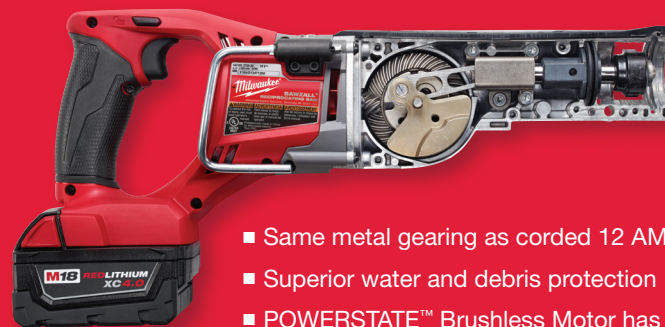

REDLITHIUM[™]
XC4.0

DRIVEN TO OUTPERFORM.™

M18 FUEL™ is engineered for the most demanding tradesmen in the world. Delivering unrivaled performance in a compact structure, all M18 FUEL™ products feature three Milwaukee®-exclusive innovations — the POWERSTATE™ Brushless Motor, REDLITHIUM™ Battery Pack and REDLINK PLUS™ Intelligence Hardware and Software — that deliver unmatched power, run-time and durability. Simply put, the M18 FUEL™ SAWZALL® reciprocating saw is the most powerful 18V cordless reciprocating saw on the market, the first to deliver true corded performance without the cord.

FASTER CUTTING

- Sustains torque and speed under load
- Reduced vibration provides faster starts in metal stock

LONGER TOOL LIFE

- Patented gear protecting clutch protects tool in abusive situation

- Same metal gearing as corded 12 AMP SAWZALL®
- Superior water and debris protection
- POWERSTATE™ Brushless Motor has no wearable parts which allows the motor to run longer without needing service