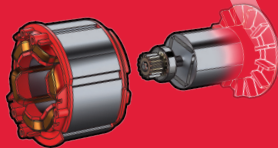

REDLITHIUM[™]
XC4.0

DRIVEN TO OUTPERFORM.™

M18 FUEL™ is engineered for the most demanding tradesmen in the world. Delivering unrivaled performance in a compact structure, all M18 FUEL™ products feature three Milwaukee®-exclusive innovations — the POWERSTATE™ Brushless Motor, REDLITHIUM™ Battery Pack and REDLINK PLUS™ Intelligence Hardware and Software — that deliver unmatched power, run-time and durability. Simply put, the M18 FUEL™ SAWZALL® reciprocating saw is the most powerful 18V cordless reciprocating saw on the market, the first to deliver true corded performance without the cord.

M18 FUEL

2 REDLINK PLUS™ INTELLIGENCE

- Most Advanced Electronic System on the Market for Maximum Performance
- Total System Communication with Overload Protection Increases Tool Life
- Built-in Fuel Gauge Displays Remaining Charge

1 POWERSTATE™ BRUSHLESS MOTOR

- Milwaukee® Designed and Built Brushless Motor
- Outperforms All Leading Competitors

3 REDLITHIUM™ XC4.0 BATTERY PACK

- Up to 2X Run-Time
- 20% More Power
- Up to 2X More Recharges than Leading Competitor
- Operates Below -18° C / 0° F