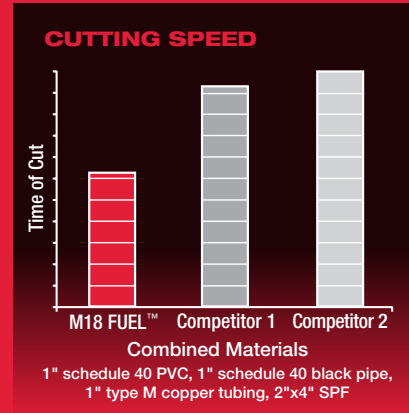

FASTER CUTTING

- Sustains torque and speed under load
- Reduced vibration provides faster starts in metal stock