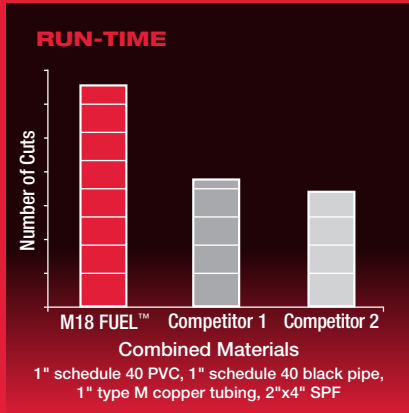

MORE RUN-TIME

- REDLITHIUM™ XC4.0 Batteries deliver more work per charge than any competitive lithium-ion battery
- POWERSTATE™ Brushless Motor creates less friction and sparking, providing a more efficient use of battery power