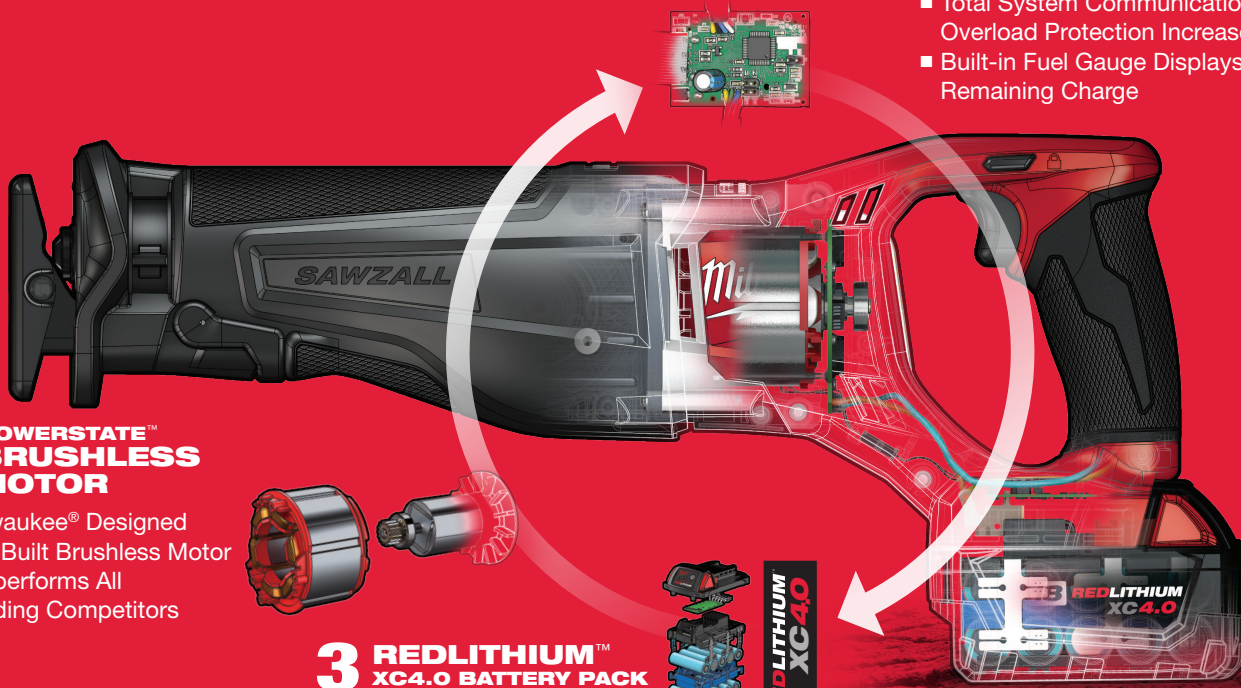

REDLITHIUM[™]
XC4.0

DRIVEN TO OUTPERFORM.™

M18 FUEL™ is engineered for the most demanding tradesmen in the world. Delivering unrivaled performance in a compact structure, all M18 FUEL™ products feature three Milwaukee®-exclusive innovations — the POWERSTATE™ Brushless Motor, REDLITHIUM™ Battery Pack and REDLINK PLUS™ Intelligence Hardware and Software — that deliver unmatched power, run-time and durability. Simply put, the M18 FUEL™ SAWZALL® reciprocating saw is the most powerful 18V cordless reciprocating saw on the market, the first to deliver true corded performance without the cord.

M18 FUEL

2 REDLINK PLUS™ INTELLIGENCE

- Most Advanced Electronic System on the Market for Maximum Performance
- Total System Communication with Overload Protection Increases Tool Life
- Built-in Fuel Gauge Displays Remaining Charge