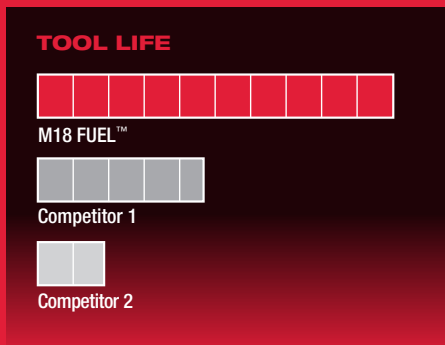

LONGER TOOL LIFE

- Patented gear protecting clutch protects tool in abusive situation