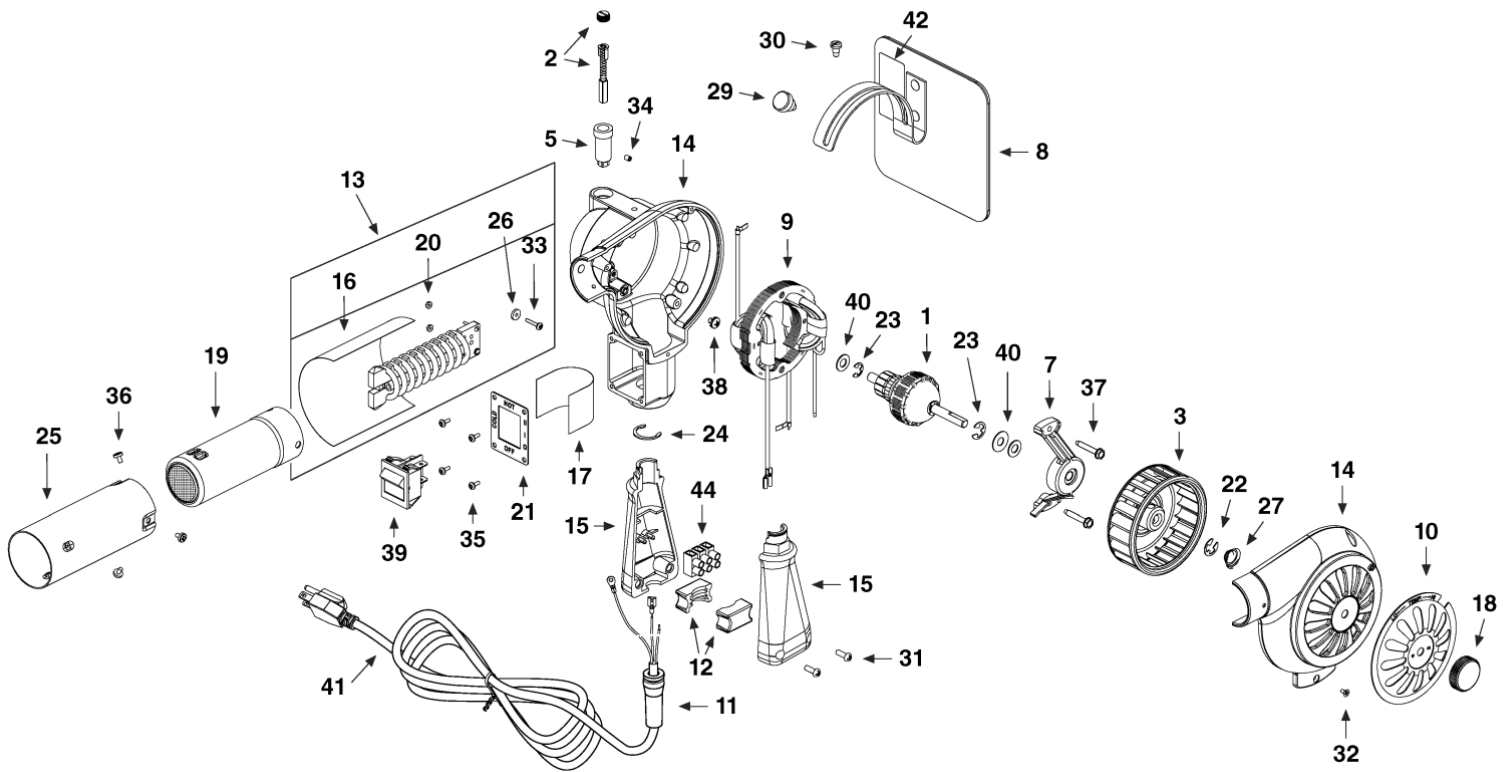

## MASTER HEAT GUN PARTS BREAKDOWN

### MASTER HEAT GUN REPLACEMENT PARTS

<u>ITEM #</u>	<u>WWG #</u>	<u>MODEL #</u>	<u>DESCRIPTION</u>
1	25WA99	ARM-542	ARMATURE, WITH RETAINING RINGS, 120V (A MODELS)
1	25WA99	ARM-543	ARMATURE, WITH RETAINING RINGS, 220V
1	22NP29	ARM-607	ARMATURE, WITH RETAINING RINGS, 120V (HG-751B)
2	1YML5	35257	KIT, 2 EACH BRUSH, CAP, SPRING
3	25VZ78	BLW-001	BLOWER WHEEL

## **MASTER HEAT GUN REPLACEMENT PARTS (PG. 2)**

<u>ITEM #</u>	<u>WWG #</u>	<u>MODEL #</u>	<u>DESCRIPTION</u>
5	N/A	BRH-025K	BRUSH HOLDER, 220V (KIT OF 2)
5	25VZ84	BRH-040K	BRUSH HOLDER, 120V (KIT OF 2)
7	25VZ79	BRY-141	UPPER BEARING BRACKET
8	22NP30	BSY-005	STAND
9	25WC01	FLD-450	FIELD, 220V
9	22NP31	FLD-451	FIELD, 120V (A MODELS)
9	22NP32	FLD-484	FIELD, 120V (HG-751B)
10	22NP33	GRD-007	SHUTTER GUARD
11	25VZ96	GRT-044	CABLE GUARD, 120V
12	25VZ95	GRT-045	CORD GRIP INSERT, 120V (PAIR)
12	25WA33	51090	CORD GRIP, 220V
13	1A503	HAS-011K	ELEMENT, HG-501A
13	25WA04	HAS-012K	ELEMENT, HG-202A
13	25WC02	HAS-013K	ELEMENT, HG-302A
13	25WC06	HAS-014K	ELEMENT, HG-502A
13	1A504	HAS-015K	ELEMENT, HG-751, HG-751A
13	25WC07	HAS-016K	ELEMENT, HG-752A
13	1A502	HAS-041K	ELEMENT, HG-301A
13	22NP34	HAS-042K	ELEMENT, HG-201A
13	2A443	HAS-043K	ELEMENT, HG-751B
14	25VZ73	HCA-001	HOUSING AND COVER SET
15	25VZ94	HDE-013	HANDLE
16	22NP35	INN-032	MICA
17	25VZ92	INN-101	BARRIER
18	25WC48	KNB-003	KNOB
19	22NP36	NAS-006	NOZZLE ASSEMBLY WITH SCREEN
20	25VZ85	NUT-017K	NUT, ELEMENT (KIT OF 2)
21	25VZ91	PLT-281	SWITCH PLATE
22	25VZ75	RIN-017	SNAP RING
23	25VZ82	RIN-026	RETAINING RING (KIT OF 2)
24	25VZ97	RIN-032	RING
25	22NP37	SHL-004	NOZZLE SHIELD
26	25VZ86	SPA-025	WASHER, RUBBER MOUNTING
27	25VZ74	SPG-029	SPRING
29	25VZ88	SRW-141	SCREW, CLAMP
30	25VZ89	SRW-321	SCREW, SHOULDER