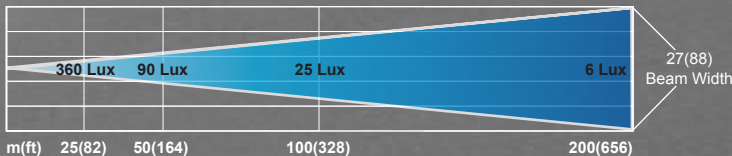

### Remote Control Searchlight

- Cr5 Pentabeam™ Technology
- Wireless Hand Held Remote Controlled Operation
- 370° Rotation x 135° Tilt
- Permanent and Portable Mounting Options
- U.V. Ray and Salt Water Resistant
- 5.5 Amps with 12v Power Source (24v Optional)
- 3-Year Limited Warranty

### Golight<sup>®</sup> Halogen Light Beam Dimensions

Illuminance (Lux) ■ 360 ■ 90 ■ 24 ■ 6

Peak Beam Intensity: 225,000 Candela

Maximum Beam Distance: 949 m / 3,113 ft

Beam Angle: 8°

Patent # - 5,673,989  
& 5,490,046