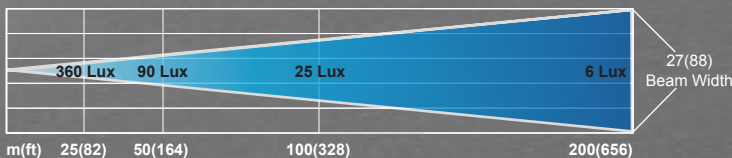

HALOGEN

GOLIGHT®

Heavy duty lighting power for your work truck or any application where light is key to success

GOLIGHT® RADIORAY®

Model 2000

Remote Control Searchlight

- Cr5 Pentabeam™ Technology
- Wireless Hand Held Remote Controlled Operation
- 370° Rotation x 135° Tilt
- Permanent Mounting
- U.V. Ray and Salt Water Resistant
- 5.5 Amps with 12v Power Source (24v Optional)
- 3-Year Limited Warranty

Patent # - 5,673,989
& 5,490,046

Golight® Halogen Light Beam Dimensions

Illuminance (Lux) ■ 360 ■ 90 ■ 24 ■ 6

Peak Beam Intensity: 225,000 Candela
Maximum Beam Distance: 949 m / 3,113 ft
Beam Angle: 8°

Grainger Part Number:
Model 2000 Light (GP# - 3YXX3)