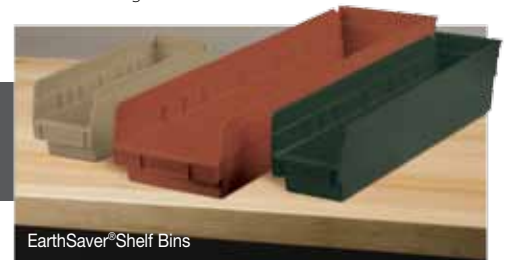

New Size!

AkroBin®
30234RECYSS

AkroBin®
30220RECYTC

AkroBin®
30250RECYTC

Dividers
Optional dividers keep items neatly separated in the bin.

Lids
Protect contents and keep items dust and debris free.

AkroBin®
30210RECYSS
30210RECYTC
30210RECYHG

EarthSaver® Shelf Bins

Now Available in 8 Sizes!

- Perfect for Manufacturing, Healthcare, Assembly, Retail, Distribution and Supply Rooms!
- Optional Accessories Further Customize Storage

EarthSaver® Shelf Bins

- More durable than corrugated bins
- Superior construction prevents Shelf Bins from spreading or cracking – even when filled to capacity
- Works with 12", 18" and 24" shelving or storage units
- Built-in rear hanglock allows bins to tilt out for complete access