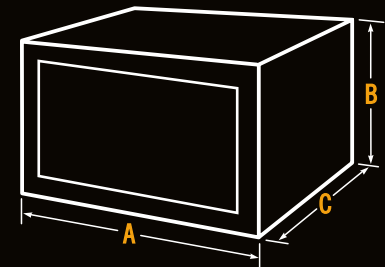

Delta Consolidated Industries, Inc.
A Danaher Company
PO Box 1846
4800 Krueger Dr.
Jonesboro, AR 72403

All information in this catalog is subject to change without notice.

© 2008 Delta Consolidated Industries, Inc.

For ordering, use part # LIT143

DELTA
Truck Storage Solutions
800-643-0084 www.deltastorage.com