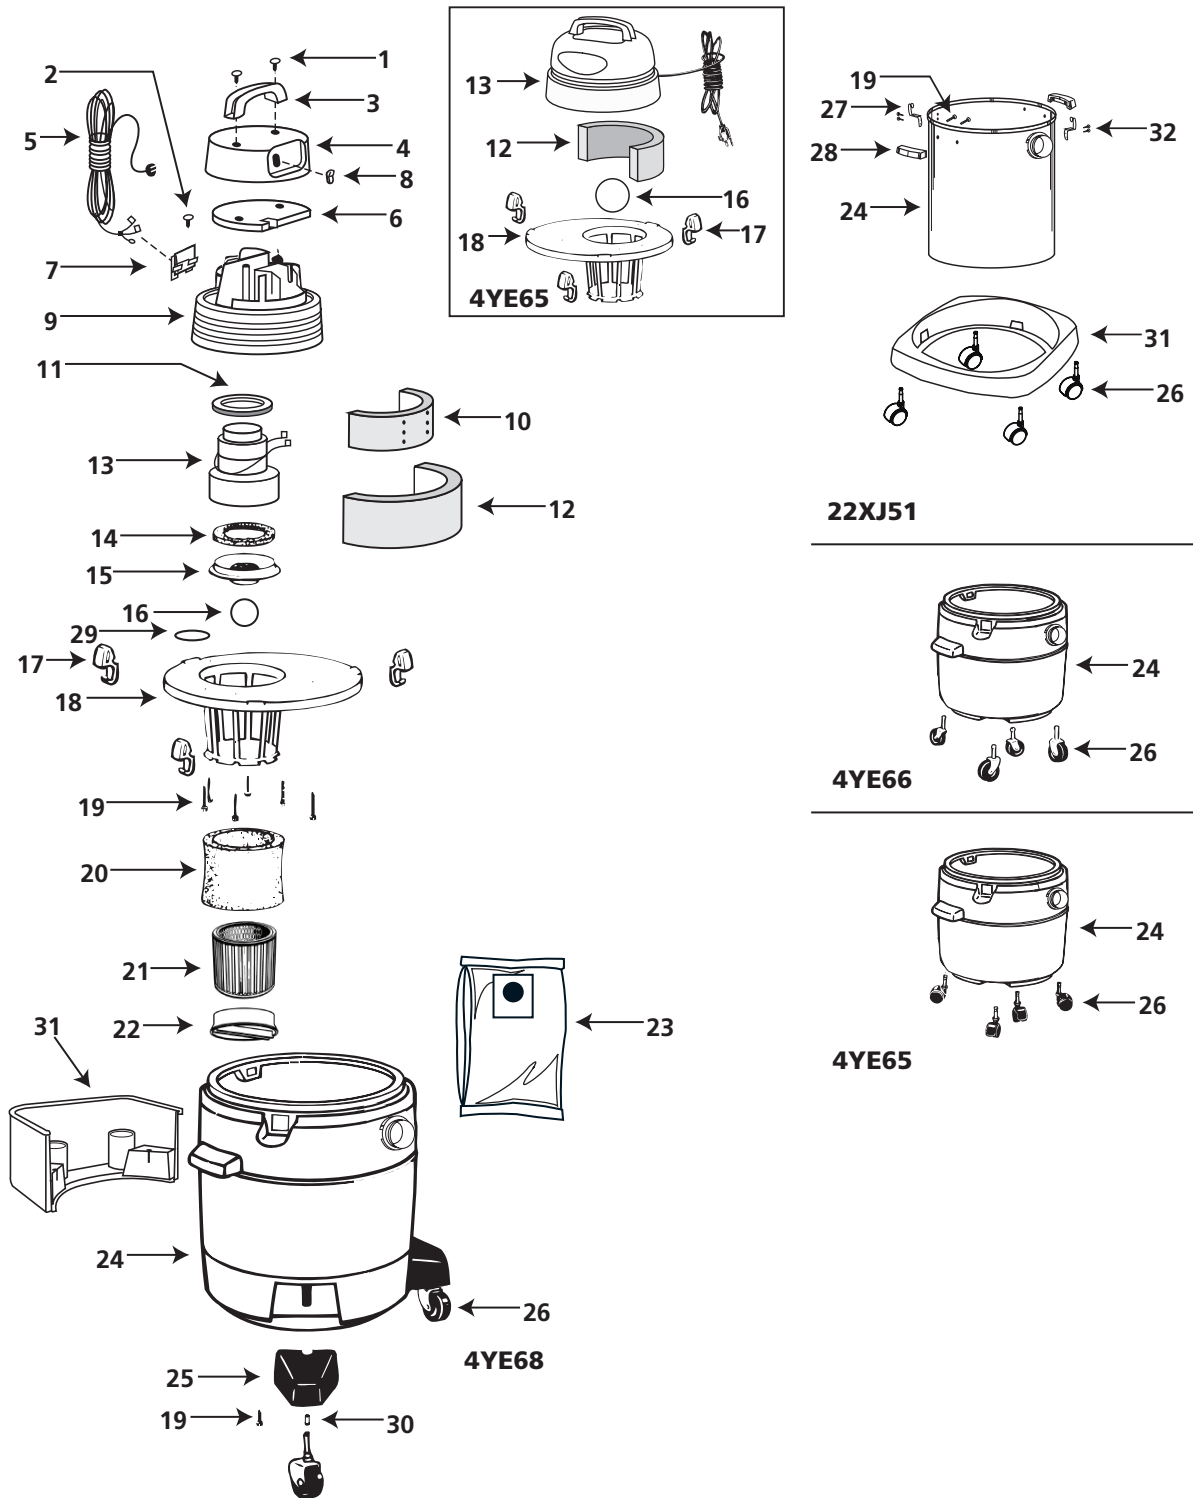

REPAIR PARTS ILLUSTRATION FOR 4YE65, 4YE66, 4YE68, 22XJ51

For Repair Parts, call 1-800 Grainger

24 hours a day – 365 days a year

Please provide following information:

- -Model number
- -Serial number (if any)
- -Part description and number as shown in parts list

REPAIR PARTS LIST FOR 4YE65, 4YE66, 4YE68, 22XJ51

Ref. No.	Description	Part Number for Models:				Qty.
		4YE65	4YE66	22XJ51	4YE68	
1	Screw truss head 1/4" x 3/4" type AB	N/A	*	*	*	2
2	Screw #8 x 1/2" Ph pan hd type AB	N/A	*	*	*	1
3	Top handle	N/A	2410500	2410500	2410500	1
4	Motor housing cover	N/A	1944960	1945291	1944962	1
5	Power cord	N/A	4152700	4152700	4152700	1
6	Foam insert cover	N/A	2412505	2412505	2412505	1
7	Cord retainer	N/A	2411107	2411107	2411107	1
8	Switch	N/A	8231900	8231900	8231900	1
9	Motor housing	N/A	2410714	2410714	2410714	1
10	Inner housing acoustical foam	N/A	1290400	1290400	1290400	1
11	Upper motor gasket	N/A	2070000	2070000	2070000	1
12	Acoustical foam, outer housing	1290508	1290503	1290503	1290503	1
13	Motor/Power unit	=1UND7	†1944748	†1944748	†1944748	1
14	Lower motor gasket	N/A	2071600	2071600	2071600	1
15	Grid plate	N/A	8860700	8860700	8860700	1
16	Ball float	0081100	0081100	0081100	0081100	1
17	Latch	8550101	8550101	N/A	8550101	3
18	Lid cage assembly	8965724	1944676 (includes 29)	1945138 (includes 29)	1944676 (includes 29)	1
19	Screw #10 x 3/4"	*	*	*	*	7/6/10/10
20	Foam sleeve	5X879A	5X879A	5X879A	5X879A	1
21	Cartridge filter	2W435	N/A	N/A	N/A	1
	HEPA cartridge filter	N/A	4TB93	4TB93	4TB93	1
22	Filter retainer	3008000	3008000	3008000	3008000	1
23	Collection filter bag (pkg of 5)	3UP64	3UP64	3UP65	3UP66	1
24	Tank assembly	8492297	8458097	1043897	8497897	1
25	Caster Foot	N/A	N/A	N/A	4913896	2
26	Caster	6774200	6775200	6772000	6775200	4
27	Metal tank clamp	N/A	N/A	0140000	N/A	3
28	Handles (set of 2) with hardware	N/A	N/A	9355196	N/A	1
29	Strip gasket	N/A	2071100	2071100	2071100	1
30	Caster Retainer	N/A	N/A	N/A	8565750	2
31	Accessory caddy/Caster Dolly	N/A	N/A	9381700	8564003	1
32	Rivet	N/A	N/A	0300299	N/A	6
Δ	8' x 1-1/4" Hose (2.44m x 3.18cm)	2Z290C	N/A	N/A	N/A	1
Δ	10' x 1-1/4" Hose (3.04m x 3.18cm)	N/A	5350003	5350003	N/A	1
Δ	1-1/4" dia. Plastic wands (3.18cm)	3770420	N/A	N/A	N/A	2
Δ	1-1/4" dia. Chrome wands (3.18cm)	N/A	3771100	3771100	N/A	2
Δ	Dual surface selector nozzle	0075804	0075804	0075804	N/A	1
Δ	10" Wet/Dry Floor nozzle (25.4cm)	7872534	N/A	N/A	N/A	1
Δ	10' x 1-1/2" hose (3.04m x 3.81cm)	N/A	N/A	N/A	0270006	1
Δ	1-1/2" dia. Chrome upper wands (3.81cm)	N/A	N/A	N/A	3261000	1
Δ	1-1/2" dia. Chrome lower wands (3.81cm)	N/A	N/A	N/A	3261100	1
Δ	14" Plastic master nozzle (35.56cm)	N/A	N/A	N/A	7281400	1
Δ	14" Squeegee insert (35.56cm)	N/A	N/A	N/A	7111400	1
Δ	14" Carpet insert (35.56cm)	N/A	N/A	N/A	7331400	1
Δ	14" Brush insert (35.56cm)	N/A	N/A	N/A	7341400	1
Δ	Crevice tool	0313001	0313001	0313001	2NVE8	1
Δ	Round dusting brush	0290400	0290400	0290400	2NVE6	1
Δ	Utility nozzle	0303501	0303501	0303501	2NVE7	1

(*) Standard hardware item, available locally.

(†) Motor brush kit 1940053.

(Δ) Not Shown.

(⇒) 4YE65 Replacement parts not available for power unit.

Do not attempt to service your Dayton vacuum beyond that described in the Operating Instructions and Parts Manual.