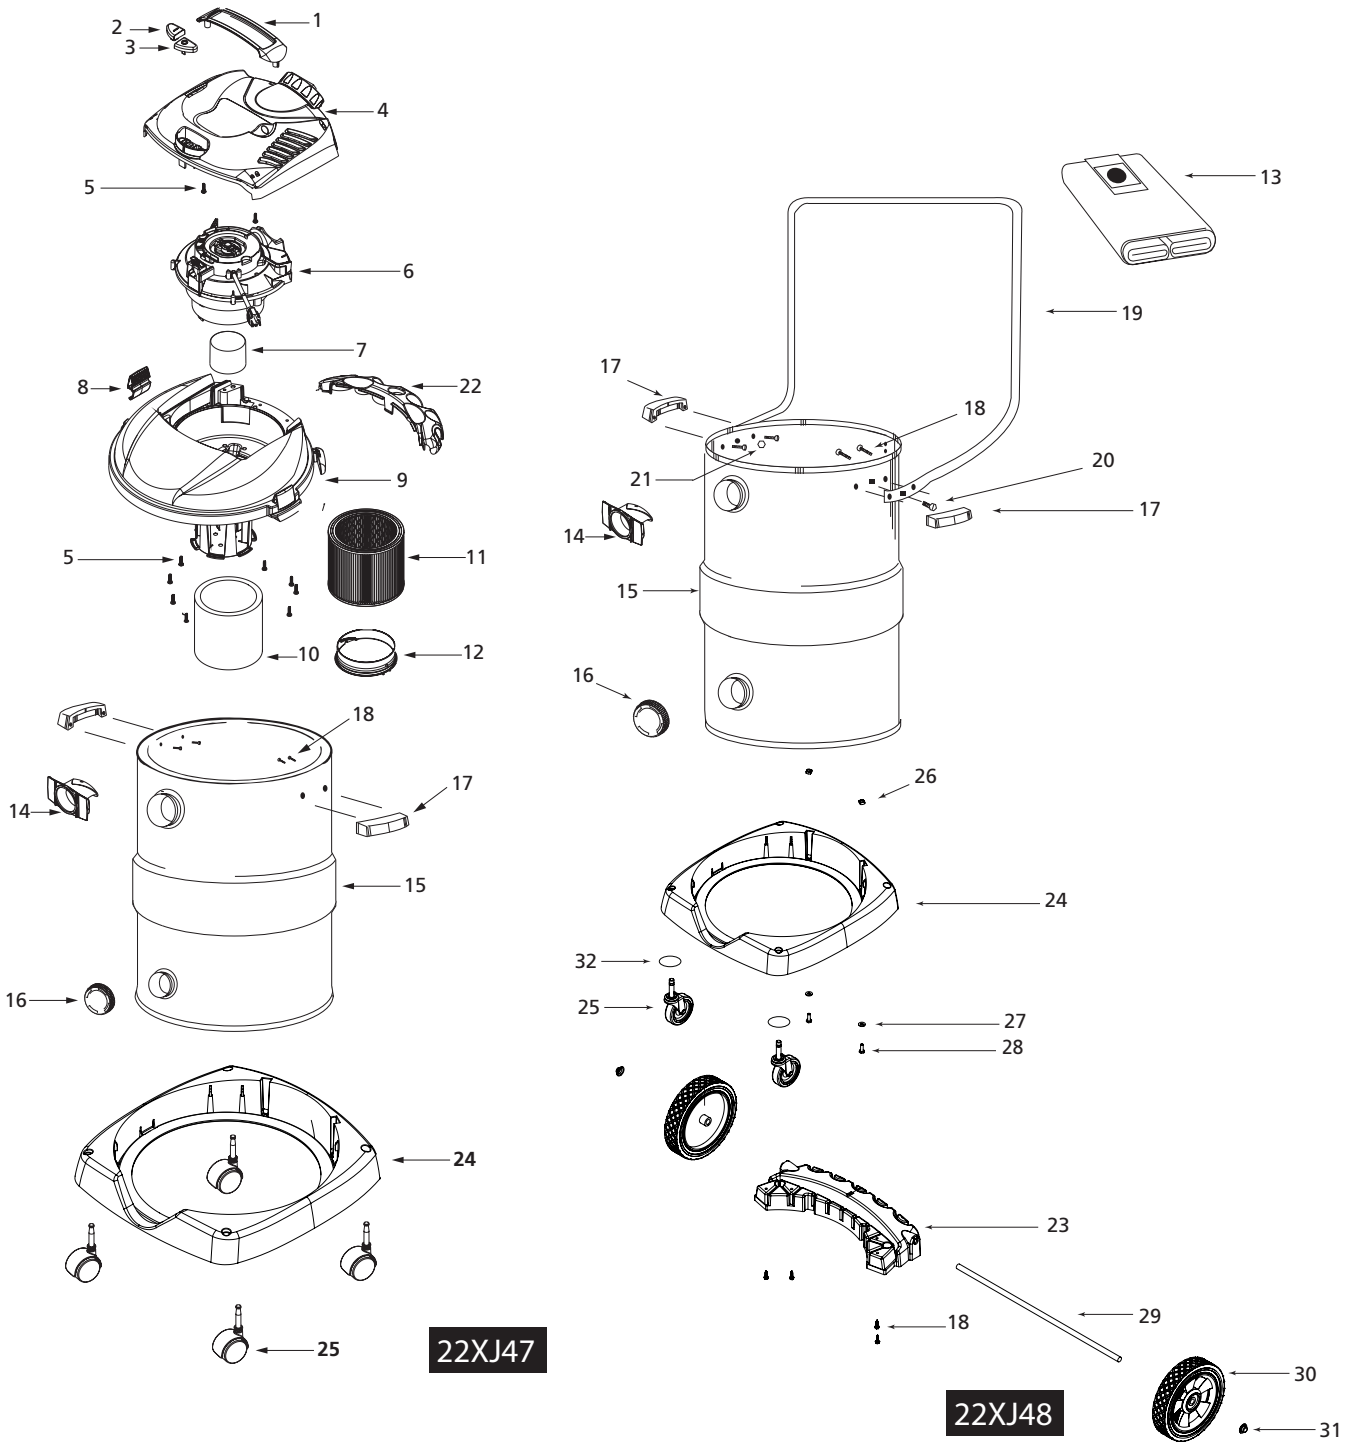

ILUSTRACIÓN DE PIEZAS DE REPARACIÓN PARA LAS UNIDADES 22XJ47, 22XJ48

22XJ47

22XJ48

Para piezas de reparación llame al 1-800 Grainger

Por favor, suministre la siguiente información:

- Número de modelo
- Número de serie (en caso de haber)
- Descripción y número de la pieza tal como aparece en la lista de piezas