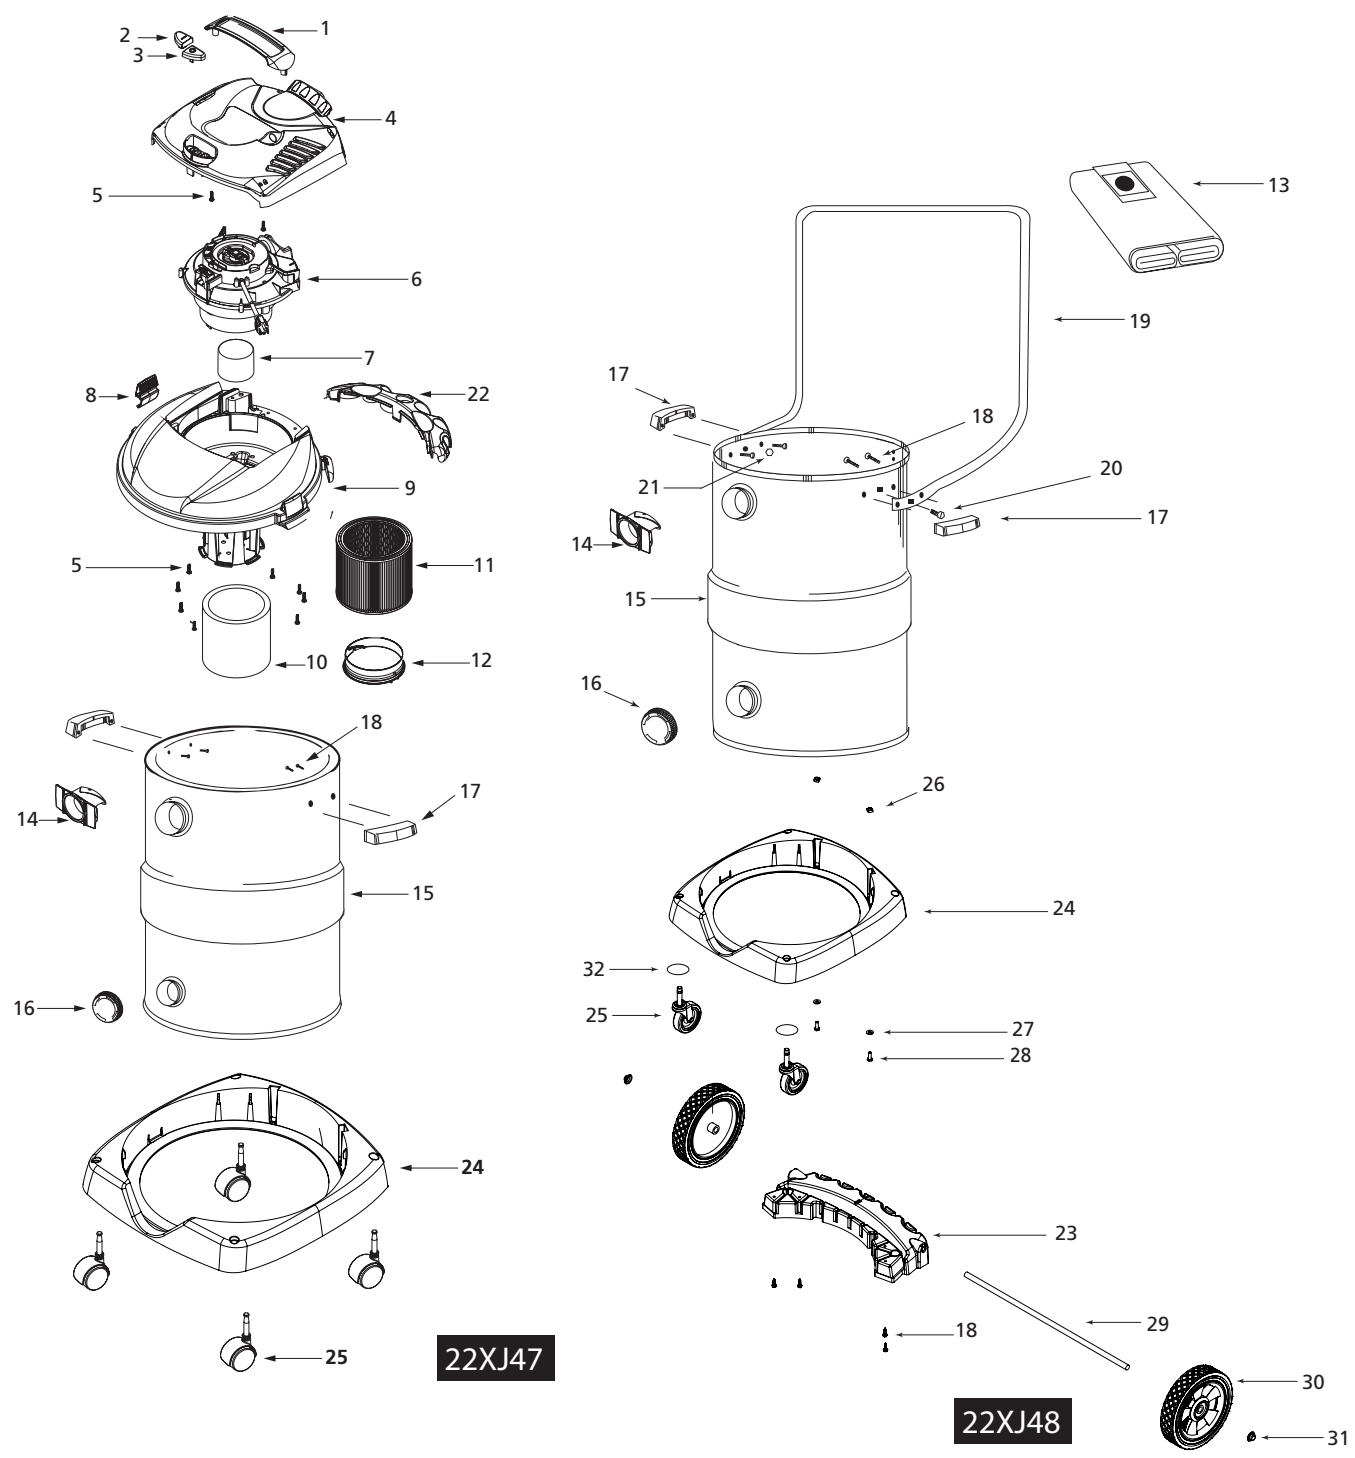

REPAIR PARTS ILLUSTRATION FOR 22XJ47, 22XJ48

22XJ47

22XJ48

For Repair Parts, call 1-800 Grainger

Please provide following information:

- -Model number
- -Serial number (if any)
- -Part description and number as shown in parts list

REPAIR PARTS LIST FOR 22XJ47, 22XJ48

Ref. No.	Description	Part Number for Models:		Qty.
		22XJ47	22XJ48	
1	Handle	3756001	3751001	1
2	Switch Button - I	7414200	7414200	1
3	Switch Button - O	7414210	7414210	1
4	Motor Cover Assembly (Incls 1,2,3)	3748820	3743043	1
5	Screw 10 x ¾" (1.9 cm) Trilobe Twin Lead	1517699	1517699	10
6	= Power Unit Assembly	8136197	1UND3	1
7	Float	3545000	3545000	1
8	Lid Latch	7444500	7444500	2
9	Lid Cage and Latch Assembly	1945259	1945260	1
10	Foam Sleeve	5X879A	5X879A	1
11	Cartridge Filter	2W435	2W435	1
12	Filter Retainer	3008000	3008000	1
13	Collection Filter Bag	N/A	1UG85	1
14	Inlet Deflector	7413120	7413120	1
15	Tank Assembly	1944913	1944911	1
16	Drain Cover	7446800	7446800	1
17	Side Tank Handle	9355100	9355100	2
18	#10 x ¾" (1.9cm) Screw Hex Head	1503999	1503999	4/8
19	Carriage Handle	N/A	2088100	1
20	Bolt ¼" (0.6cm) - 20 x ½" (1.3cm)	N/A	6401299	2
21	¼" (0.6cm) Hex Nut	N/A	1300199	2
22	Tool Holder	8412000	N/A	1
23	Dolly Tool Rack	N/A	9382750	1
24	Dolly	9381850	9382550	1
25	Caster	6774200	6773900	4/2
26	¼" (0.6 cm) Square Nut	N/A	0100299	2
27	Flat Washer (Metal)	N/A	0700399	2
28	Screw Hex Head ¼ (0.6cm) - 20 x ¾" (1.9cm) Long	N/A	0902999	2
29	Axle	N/A	2441000	1
30	8" (20.3 cm) Wheel	N/A	2425010	2
31	Cap Nut	N/A	4300299	2
32	Flat Washer (Plastic)	N/A	0704399	2
Δ	1¼" (3.18cm) Extension Wands	3770420	N/A	2
Δ	8 ft. x 1¼", Hose (2.44m x 3.18cm)	2Z290C	N/A	1
Δ	10" Wet/Dry Nozzle (25.4cm)	7872534	N/A	1
Δ	Utility Nozzle	0303501	N/A	1
Δ	Crevice Tool	0313001	N/A	1
Δ	8 ft. x 2½" Hose (2.4m x 6.35cm)	N/A	2Z212B	1
Δ	2½" (6.35cm) dia. Extension Wands	N/A	0150400	2
Δ	14" (35.5cm) Wet/Dry Floor Nozzle	N/A	0213696	1
Δ	8" (20.32cm) Utility Nozzle	N/A	5281500	1
Δ	Crevice Tool	N/A	0160400	1
Δ	Concentrator Nozzle	N/A	0890401	1
Δ	Elbow Grip	N/A	0223000	1
Δ	Hose Holder	N/A	3132630	1

(=) Replacement parts not available for power unit.

Δ Not Shown

Do not attempt to service your Dayton vacuum beyond that described in the Operating Instructions and Parts Manual.