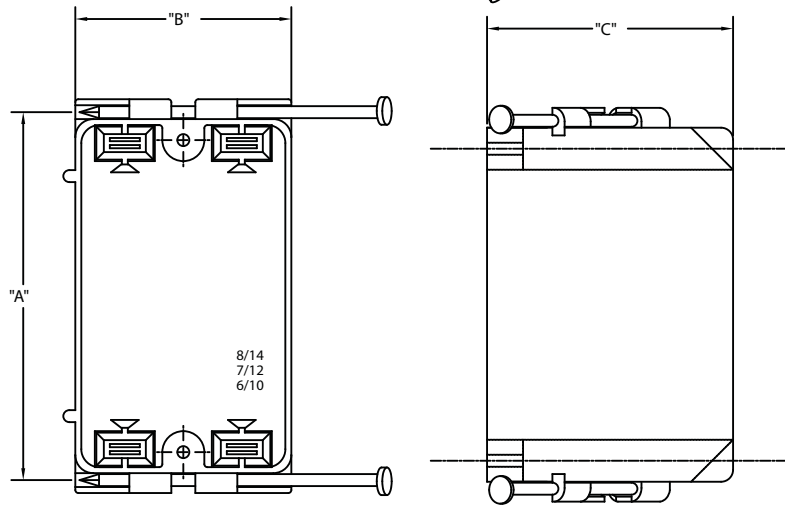

EZ Box Switch/Outlet Box Single Gang with Nails

The single gang switch/outlet box is constructed of sturdy PVC. The box has 4 knockouts and the mounting nails are turned at a sharp angle for quick installation between studs.

UL Listed
UL File # R18795 & E98429
UL Category Code QCMZ, QBWY & CEYY
UL 2 Hour Wall & Ceiling Fire Rated
Meets NEMA TC3 Requirements
Suitable for masonry walls
Material is Rigid PVC

Part Number	Size (Cubic Inch)	Item Weight	"A"	"B"	"C"
EZ16SNR	16	0.166	3.813	2.250	2.500
EZ18SNR	18	0.190	3.875	2.250	2.875
EZ20SNR	20	0.202	3.875	2.250	3.125
EZ23SNR	23	0.237	3.875	2.188	3.500