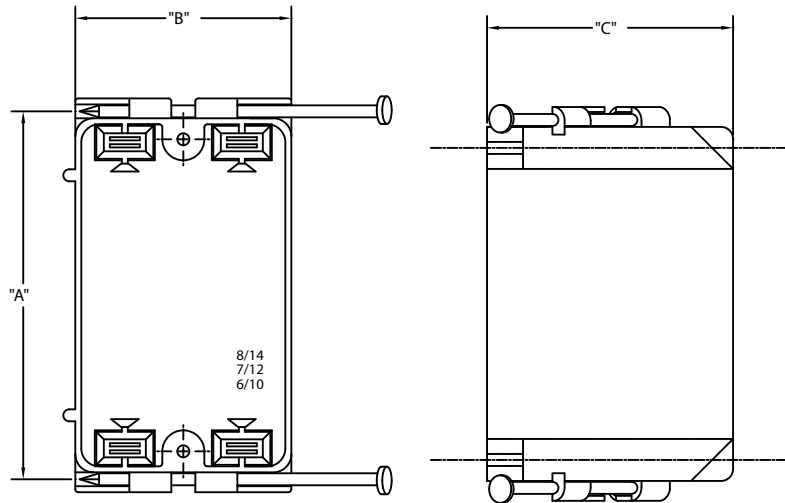

# EZ Box Red Single Gang Box with Nails for Fire Alarm or Smoke Detector Installations

The single gang switch/outlet box is constructed of sturdy PVC. Mounting nails are turned at a sharp angle for quick installation between studs.

UL Listed  
UL File # R18795 & E98429  
UL Category Code QCMZ, QBWY & CEYY  
UL 2 Hour Wall & Ceiling Fire Rated  
Meets NEMA TC3 Requirements  
Suitable for masonry walls  
Material is Rigid PVC

Part Number	Size (Cubic Inch)	Item Weight	"A"	"B"	"C"
EZ20SNAR	20	0.202	3.875	2.250	3.125