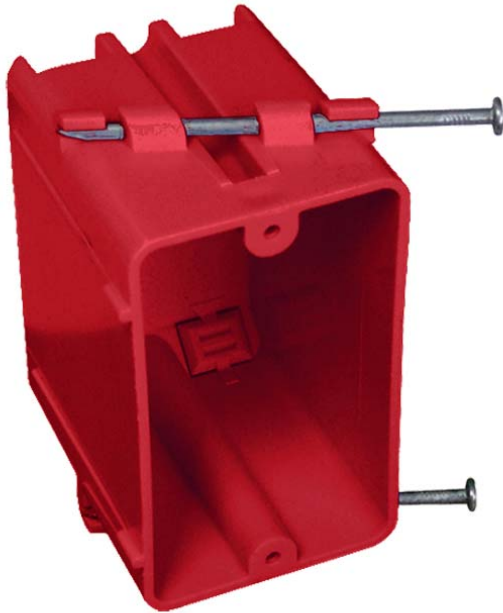

# EZ Box Red Single Gang Box with Nails for Fire Alarm or Smoke Detector Installations

The single gang switch/outlet box is constructed of sturdy PVC. Mounting nails are turned at a sharp angle for quick installation between studs.

UL Listed  
UL File # R18795 & E98429  
UL Category Code QCMZ, QBWY & CEYY  
UL 2 Hour Wall & Ceiling Fire Rated  
Meets NEMA TC3 Requirements  
Suitable for masonry walls  
Material is Rigid PVC

Part Number	Size (Cubic Inch)	Item Weight	"A"	"B"	"C"
EZ20SNAR	20	0.202	3.875	2.250	3.125