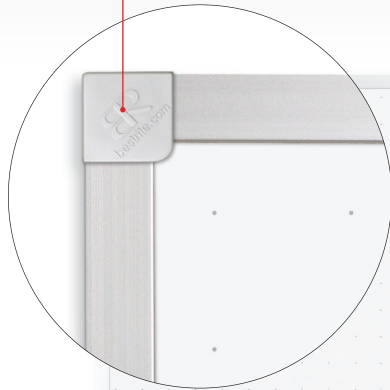

# TuF-Rite™ Whiteboard

with ABC Trim

Trim accented with matching brushed aluminum corner caps

B

Available with a pale gray dot pattern to enable straighter writing and drawing

A

\* Thermal fuse technology for superior erasing performance

Black plastic end caps eliminate sharp corners

## A-B. TuF-Rite™ Whiteboard with ABC Trim

- TuF-Rite™ dry erase whiteboard surface provides a vast improvement over standard economy melamine boards. Thermal fuse technology improves erasability and lasts up to three times as long.
- Surface also available with a pale gray dot grid pattern to enable straighter writing and easier chart and graph drawing.
- Anodized aluminum ABC Trim has a .88" profile with hairline mitered corners. Top corners are protected with aluminum end caps. Full-length accessory tray includes plastic end caps to eliminate sharp corners.
- Five year guarantee.