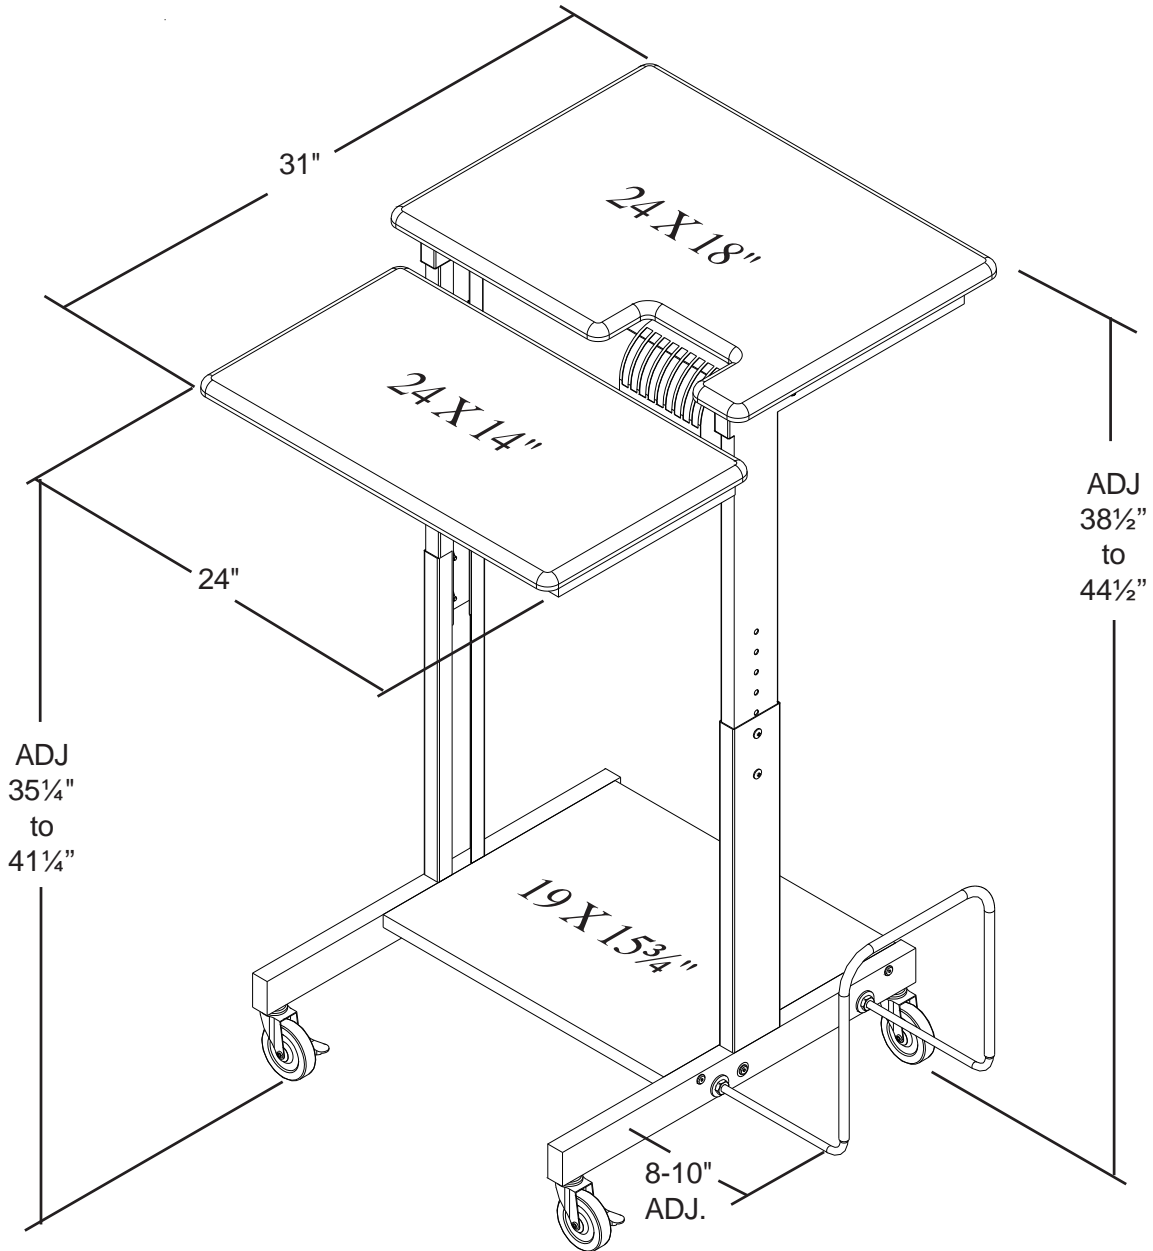

# #85052 Web-AV

Adjustable Bi-Level  
Presentation/Stand-Up Workstation

For more information  
1-800-749-2258

## Shipping Information

2.6 Cubic Feet  
Ships UPS  
33 lbs.