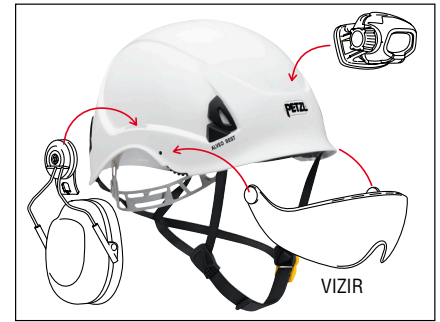

## ALVEO BEST A20B

Lightweight helmet for work at height and rescue

A20BYA

A20BRA

A20BWA

The ALVEO BEST is a lightweight helmet for workers at height. Its unventilated shell ensures protection against electrical risks and molten metal splash. Its CenterFit adjustment system adjusts the headband and keeps it centered on the head. The ALVEO BEST is designed to optimally accept hearing protection, the specific VIZIR visor, or a PIXA headlamp.

### Selling points

- Lightweight helmet with comfort foam that is barely felt on the head. Shock is absorbed by deformation of the expanded polystyrene liner.
- CenterFit adjustment system ensures centering and optimal stability of the helmet on the head
- Side slots for mounting hearing protection
- Inserts for accepting a VIZIR visor
- Slot for mounting PIXA headlamp
- Four clips for mounting a headlamp with an elastic headband
- Chin strap designed to limit risk of losing helmet during a fall (strength greater than 50 daN)
- Non-ventilated helmet protecting against electrical hazard and molten metal splash

### Specifications

- Size: 53-63 cm / 20.9-24.8 "
- Weight: 345 g / 12,2 oz
- Colors: yellow, red, white
- Certification:
  - CE\*
  - ANSI Z89.1-2009 Type I Class E

\* Meets requirements of EN 397 and EN 12492 standards in terms of protection against mechanical impacts  
 Meets requirements of EN 397 and EN 50365 standards in terms of electrical insulation  
 Meets optional requirements of the EN 397 standard : molten metal splash, lateral deformation, use in cold temperatures

CenterFit adjustment system: The two adjustment wheels act simultaneously to adjust the headband and keep the helmet centered on the head. Adjustment wheels can be manipulated while wearing gloves.

- Made in France
- 3-year guarantee
- Materials: ABS, expanded polystyrene, nylon, polycarbonate, high-strength polyester, polyethylene