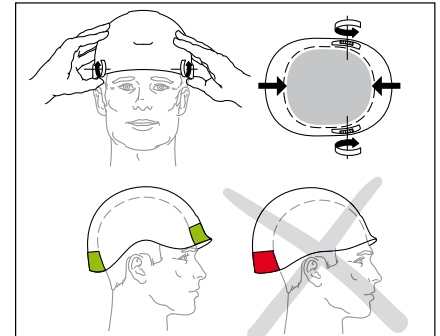

## ALVEO BEST A20B

Lightweight helmet for work at height and rescue

A20BYA

A20BRA

A20BWA

The ALVEO BEST is a lightweight helmet for workers at height. Its unventilated shell ensures protection against electrical risks and molten metal splash. Its CenterFit adjustment system adjusts the headband and keeps it centered on the head. The ALVEO BEST is designed to optimally accept hearing protection, the specific VIZIR visor, or a PIXA headlamp.

### Selling points

- Lightweight helmet with comfort foam that is barely felt on the head. Shock is absorbed by deformation of the expanded polystyrene liner.
- CenterFit adjustment system ensures centering and optimal stability of the helmet on the head
- Side slots for mounting hearing protection
- Inserts for accepting a VIZIR visor
- Slot for mounting PIXA headlamp
- Four clips for mounting a headlamp with an elastic headband
- Chin strap designed to limit risk of losing helmet during a fall (strength greater than 50 daN)
- Non-ventilated helmet protecting against electrical hazard and molten metal splash

### Specifications

- Size: 53-63 cm / 20.9-24.8 "
- Weight: 345 g / 12,2 oz
- Colors: yellow, red, white
- Certification:
  - CE\*
  - ANSI Z89.1-2009 Type I Class E

\* Meets requirements of EN 397 and EN 12492 standards in terms of protection against mechanical impacts  
 Meets requirements of EN 397 and EN 50365 standards in terms of electrical insulation  
 Meets optional requirements of the EN 397 standard : molten metal splash, lateral deformation, use in cold temperatures

CenterFit adjustment system: The two adjustment wheels act simultaneously to adjust the headband and keep the helmet centered on the head. Adjustment wheels can be manipulated while wearing gloves.

- Made in France
- 3-year guarantee
- Materials: ABS, expanded polystyrene, nylon, polycarbonate, high-strength polyester, polyethylene