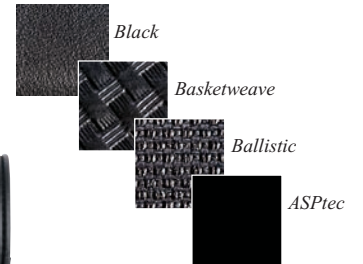

CASES

Clip	Black	56200
Duty	Black	56202
	Basketweave	56203
	Ballistic	56205
	ASPtec	56206

Tri-Fold Rings are light, strong and reusable. They allow Tri-Folds to be clipped to a Carabiner. Restraints can be rapidly removed from a case or pocket. Rings rapidly secure Tri-Folds to a subject.

Carabiners secure Tri-Folds and Scarabs to a tactical vest, belt or pants.