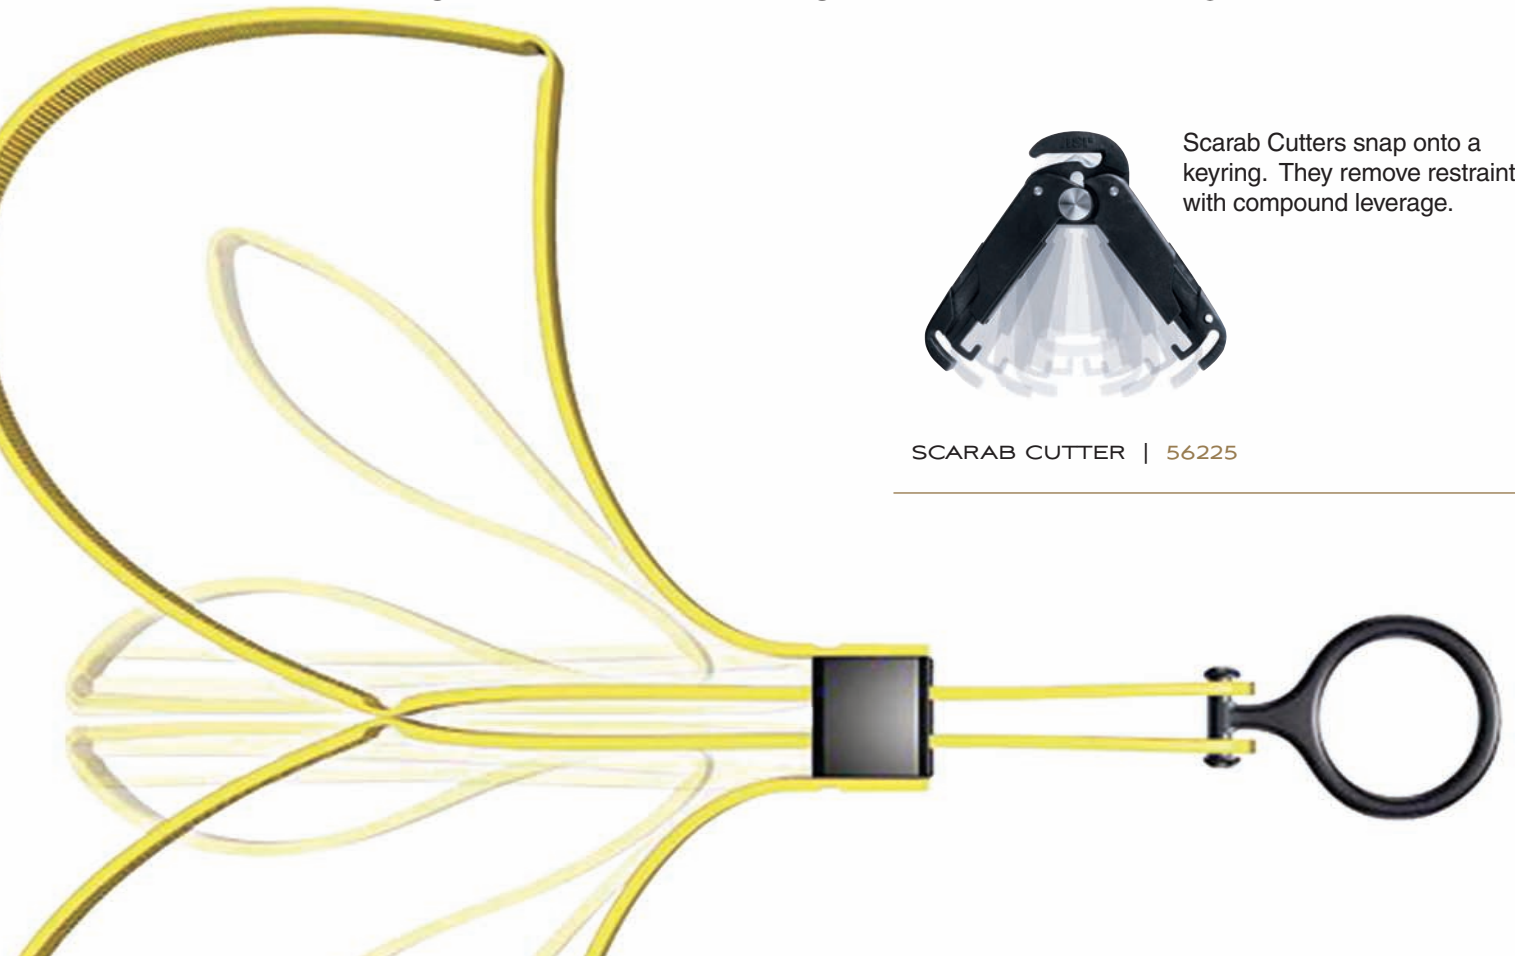

provide large pre-formed loops. Once expanded, the straps can be rapidly applied. The design allows both restraints to be pulled simultaneously with the reusable pull ring.

The end of each Tri-Fold strap incorporates a recessed identification plate. Tri-Folds can be pre-marked with a report number or used to identify specific subjects during a mass arrest.

Tri-Fold straps may be opened for use and returned to a folded position for storage. However, once they have been pulled past the recessed identification plate and the teeth engage the locking ratchet, it is not possible to retract the straps for storage.

POP

PLACE

PULL

Scarab Cutters snap onto a keyring. They remove restraints with compound leverage.

SCARAB CUTTER | 56225

YELLOW TRI-FOLD | 56190  
(6-PAK)

BLACK TRI-FOLD | 56192  
(6-PAK)

CASES

CLIP (HOLDS 2) | 56200

<b>Clip</b>	<b>Black</b>	56200
<b>Duty</b>	<b>Black</b>	56202
	<b>Basketweave</b>	56203
	<b>Ballistic</b>	56205
	<b>ASPtec</b>	56206

DUTY (HOLDS 3) | 56202

Tri-Fold Rings are light, strong and reusable. They allow Tri-Folds to be clipped to a Carabiner. Restraints can be rapidly removed from a case or pocket. Rings rapidly secure Tri-Folds to a subject.