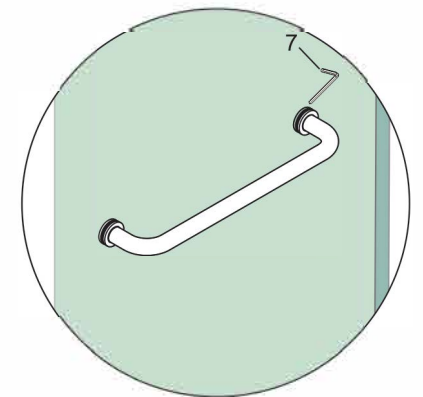

### ► Measurements

CODE	Material	C/C
SDTRDS07524XXX	SUS304	24"

\*Available in several finishes

### ► Components

#	Name	Qty
1	Handle	1
2	Metal Washer dia32mm	2
3	Gasket	4
4	Plastic Washer	2
5	Screw M6x30mm	2
6	Knob dia32mm	2
7	Allen Key 3mm	1

# Single Sided Towel Bar

## Installation Manual

Install the towel bar on the needed side

\* Use the 50mm screw for glass doors 6-12mm thick

Tighten knob to finish the installation by allen key.