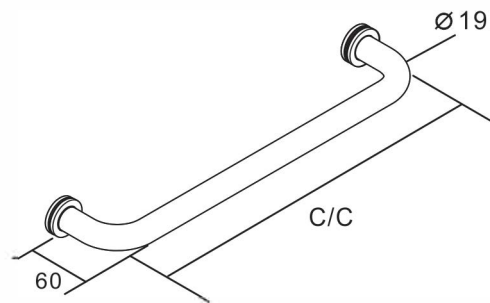

### ► Measurements

CODE	Material	C/C
SDTRDS07524XXX	SUS304	24"

\*Available in several finishes

## Installation Manual

Install the towel bar on the needed side

\* Use the 50mm screw for glass doors 6-12mm thick

Tighten knob to finish the installation by allen key.

#### ► Dimensions

CODE	Matériel	C/C
SDTRDS07524XXX	SUS304	24"

\*Plusieurs finis disponible