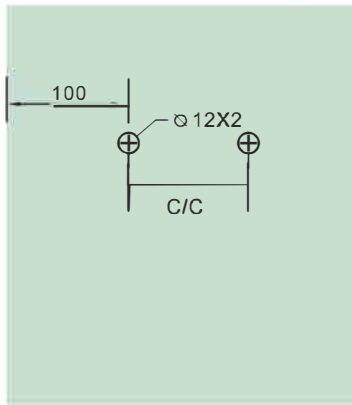

### ► Measurements

CODE	Material	C/C
SDTRDS07524XXX	SUS304	24"

\*Available in several finishes

## Installation Manual

Install the towel bar on the needed side

\* Use the 50mm screw for glass doors 6-12mm thick

Tighten knob to finish the installation by allen key.

#### ► Dimensions

CODE	Matériel	C/C
SDTRDS07524XXX	SUS304	24"

\*Plusieurs finis disponible