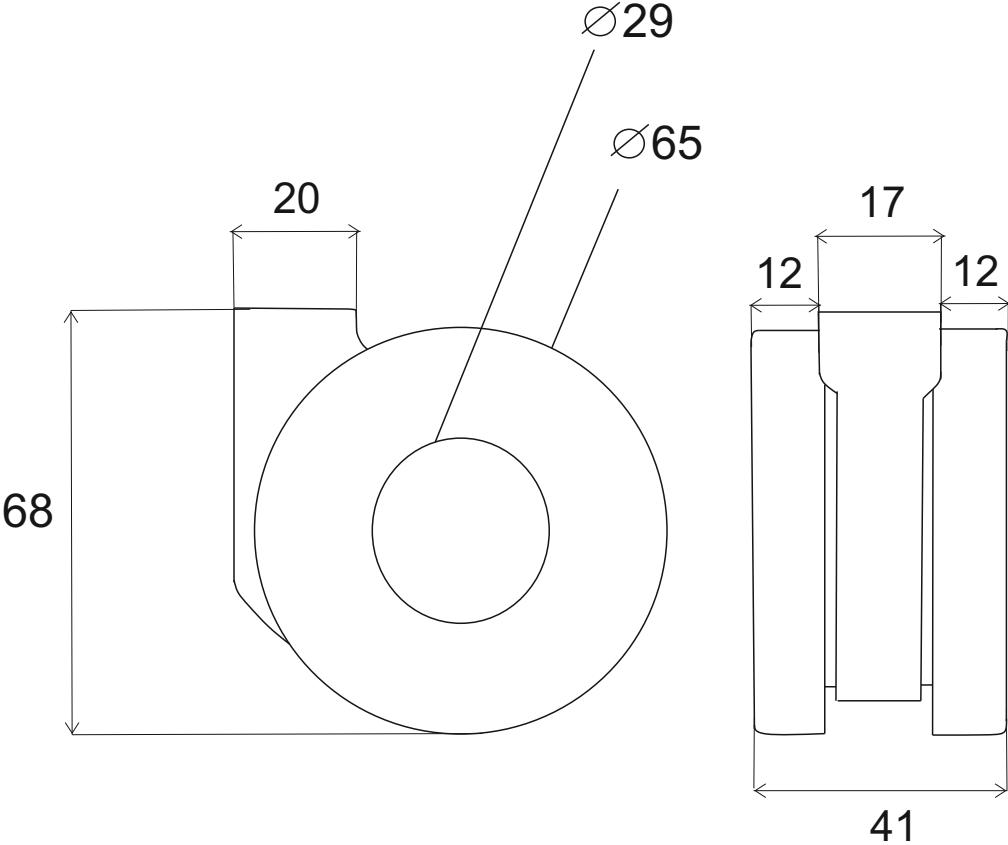

# Technical Drawing art. Moebius

47x47 plate attachment

11x20 pin attachment