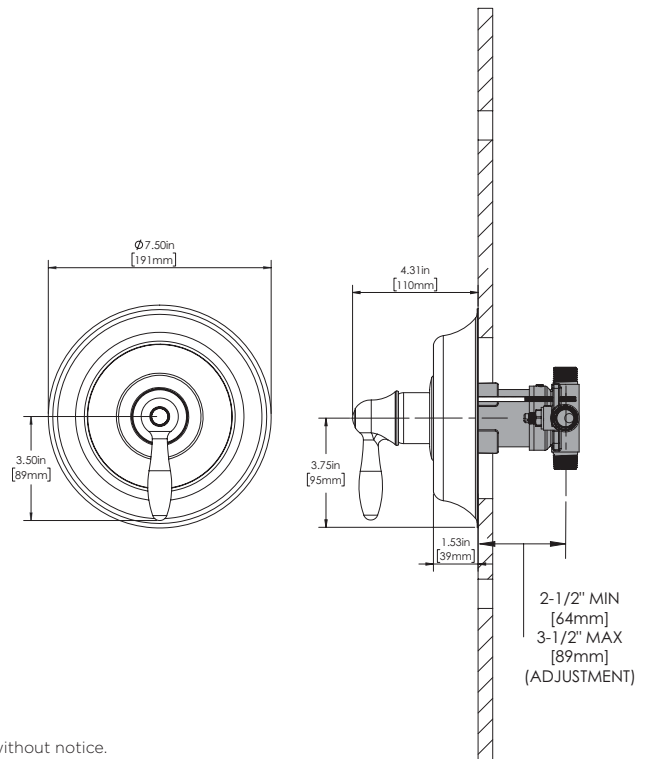

SentinelPro™ Thermostatic Pressure Balance Valve and Trim Combination

FEATURES:

- Chrome plated brass (trim plate)
- Metal valve handle & index
- Includes mounting plate and hardware

VALVE OPTIONS:

- CPV-TP: Speakman Thermostatic/Pressure Balance Valve

STOCK FINISH:

PC

STOCK FINISH:

BN

STANDARDS:

- ADA compliant

WARRANTY:

Visit www.speakman.com for full product warranty information

- Limited Lifetime Warranty (consumer)
- 5 Year Limited Warranty (commercial)

All dimensions are in inches (millimeters) unless otherwise specified and are subject to change without notice.

Architect/Engineer Approval Space:

P: 800-537-2107

F: 800-977-2747

W: WWW.SPEAKMAN.COM

R: 01-MAY 2022