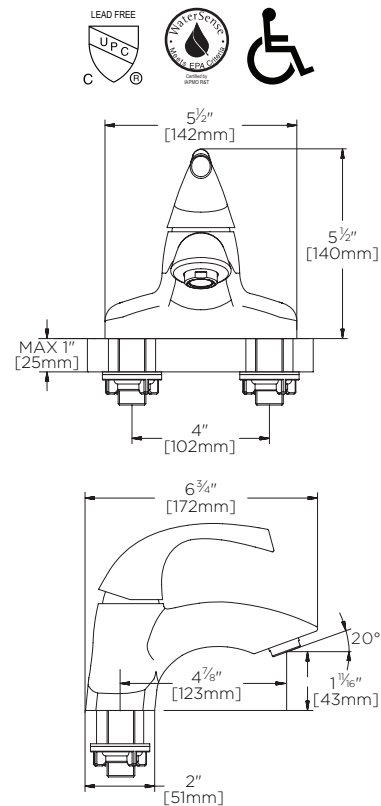

Echo™ Single Lever Faucet

FEATURES:

- 1.2 GPM (4.5 L/min) flow rate
- Brass construction
- Lever handle
- Ceramic cartridge
- Inlet supply lines not included, accepts 1/2" NPSM to 3/8" compression supply lines
- Pop-up drain with lift rod
- Corrosion resistant finishes
- Coordinates with Echo Collection

STOCK FINISHES:

PC BN

OPTIONS/ADD-ONS:

- -LD : Less Drain
- -BO: 0.5 GPM (1.89 L/min) flow rate
- -GD: with Grid Drain

STANDARDS:

- ASME A112.18.1/CSA B125.1 certified
- NSF/ANSI 61 certified
- NSF 372 certified
- WaterSense certified
- ADA compliant

WARRANTY:

Visit www.speakman.com for full product warranty information

- Limited Lifetime Warranty (consumer)
- 5 Year Limited Warranty (commercial)

1. All dimensions are in inches (millimeters) unless otherwise specified and are subject to change without notice.

Architect/Engineer Approval Space:

P: 800-537-2107
F: 800-977-2747
W: WWW.SPEAKMAN.COM
R: 04-NOVEMBER 2021W