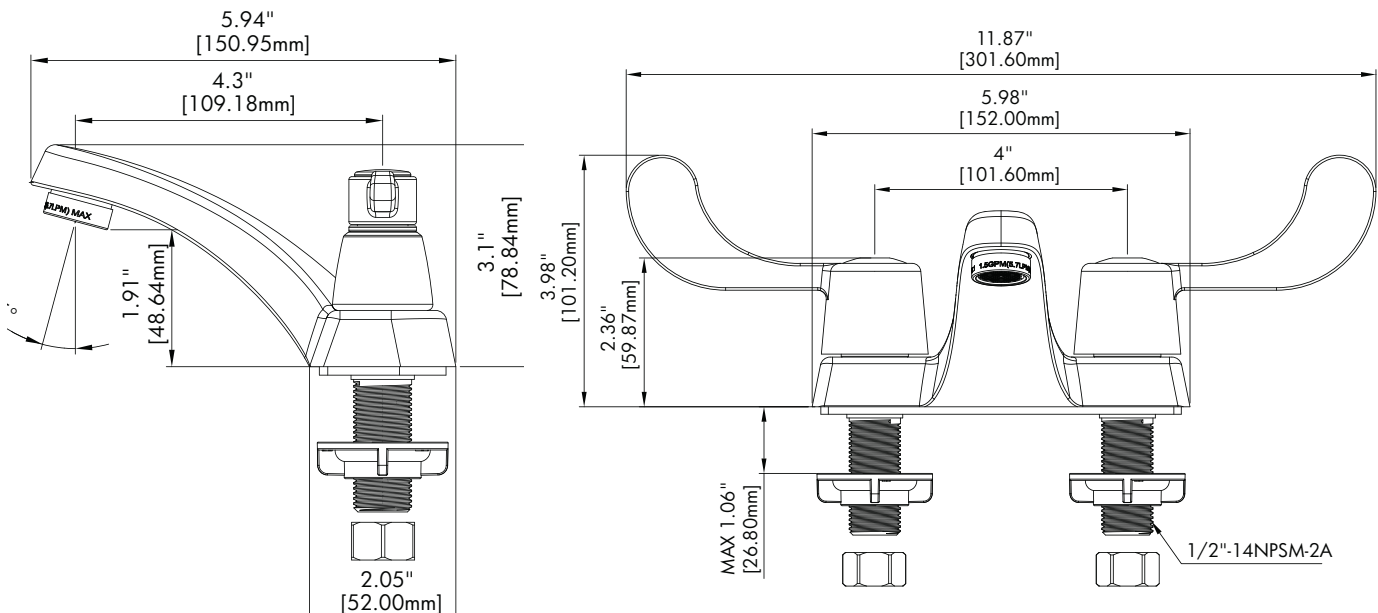

Commander® 4" Centerset Faucet

FEATURES:

- Brass construction with corrosion resistant polished chrome finish
- Vandal-resistant 4" wrist blade handle with color-coded indexes
- 1/4 turn ceramic cartridges to ensure drip-free performance
- 0.5 GPM (1.89 L/min) flow control
- Accommodates installations up to 1-1/16" thick
- 4" fixed centers
- 1/2" -14 NPSM inlets (supply lines not included)
- Drain assembly not included

1. All dimensions are in inches (millimeters) unless otherwise specified and are subject to change without notice.

Architect/Engineer Approval Space:

P: 800-537-2107
 F: 800-977-2747
 W: WWW.SPEAKMAN.COM
 R: 03-APRIL 2022