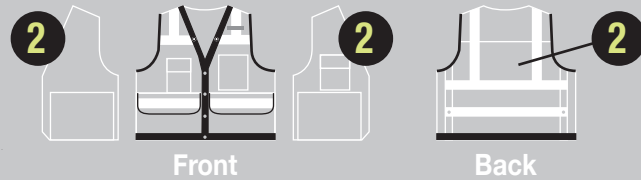

SV59-3

Class 3/Level 2 Surveyor Heavy Duty

ANSI/ISEA 107-2010

Class 3 safety vests are designed to protect the worker with maximum visibility. These vests are designed with the most Hi-Viz material coverage and reflective stripes for workers exposed to complex work environments. Class 3 vests are required in environments with high-speed traffic, high-risk environments and where the worker must be visible through a full range of motions at a minimum of 1280 feet (390 meters).

Surveyor Class 3 - Heavy Duty

Heavy Duty Contractor Surveyor's vest with large back "plan" pocket. Built with rugged ANSI 107 HiViz material, reinforced wear points, and long-wearing web reinforcement along outer edges. Mesh upper and sleeves, front and back, for breathability and comfort. Pockets in tough woven twill fabric provide maximum durability.