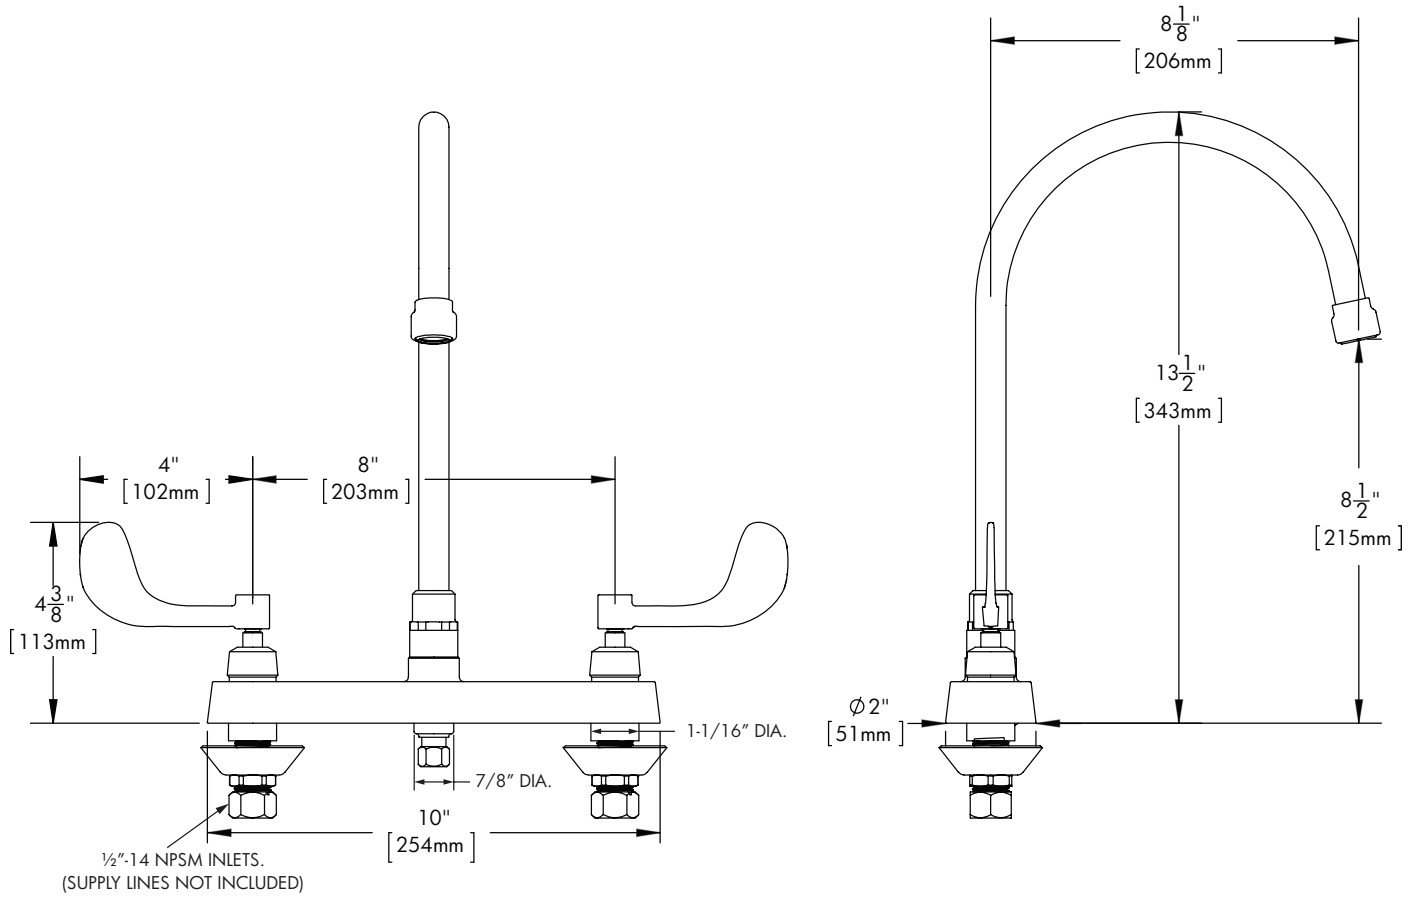

Commander® 8" Widespread Deck Faucet

FEATURES:

- Brass construction with corrosion resistant polished chrome finish
- 8" deep gooseneck rigid/swivel spout
- Vandal-resistant lever handle with color-coded indexes
- 1/4 turn ceramic cartridges to ensure drip-free performance
- Vandal-resistant 0.5 GPM (1.89 L/min) flow control
- Accommodates installations up to 3/4" thick
- 8" fixed centers
- 1/2" -14 NPSM inlets (supply lines not included)
- Drain assembly not included

Information continues on next page

1. All dimensions are in inches (millimeters) unless otherwise specified and are subject to change without notice.

Commander® 8" Widespread Deck Faucet

1. All dimensions are in inches (millimeters) unless otherwise specified and are subject to change without notice.