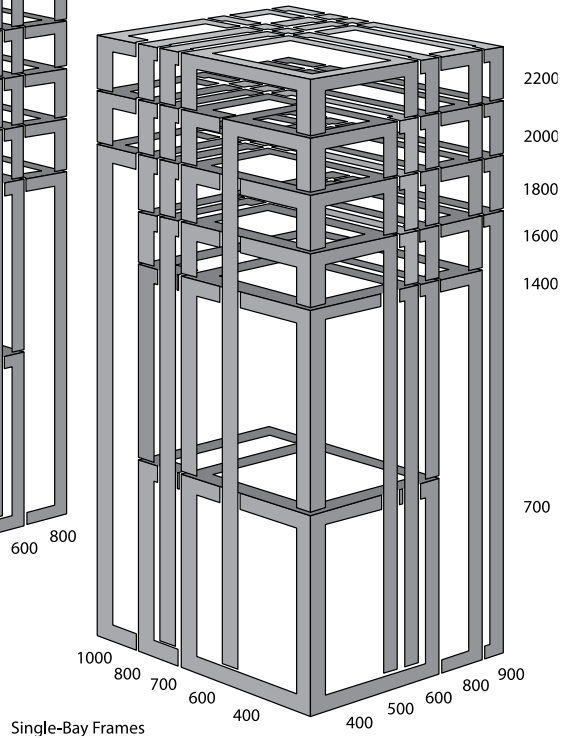

PROLINE FRAMES

Selection

A full range of sizes for single- and double-bay applications, PROLINE offers the broadest range of standard sizes in the industry.

Frame Type	Heights mm/in.	Widths mm/in.	Depths mm/in.
Single-Bay Frames	700	600 and 800	600
	1200	600 and 800	500
	1400	600 and 800	500, 600 and 800
	1600	600, 700 and 800	400, 500, 600 and 800
	1800	400, 600, 800 and 1000	400, 500, 600 and 800
	2000	400, 600, 700, 800 and 1000	400, 500, 600 and 800
	2200	600, 700, 800 and 1000	500, 600, 800 and 900
Double-Bay Frames	700	1200	600
	1600	1200	500, 600 and 800
	1800	1200, 1600 and 1800	400, 500, 600 and 800
	2000	1200 and 1600	400, 500, 600 and 800
	2200	1200	500, 600 and 800

SINGLE-BAY FRAMES

- 12 gauge, roll-formed frame sections for strength
- Flange on door and side openings deflect liquids away from the enclosure interior
- Rectangular frame holes are designed for metric cage nut fasteners
- Round frame holes allow numerous grounding locations using M5 thread-forming screws
- Access to both sides of frame mounting holes allows standard components to be easily installed
- Provisions for slide-in subpanel, rack mounting and accessory mounting
- Simple means for joining frames to create multiple-bay enclosures
- An open roll-formed profile design affords complete surface corrosion protection and assembly access
- Sealed mounting for all external accessories
- Finished with RAL 7035 textured gray polyester powder paint