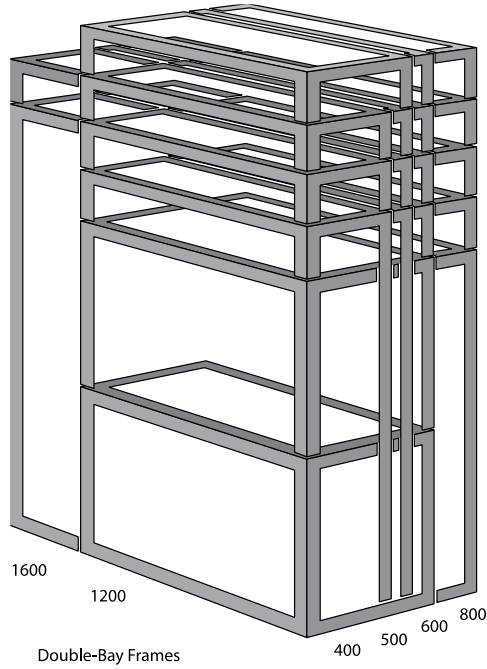

PROLINE FRAMES

Selection

A full range of sizes for single- and double-bay applications, PROLINE offers the broadest range of standard sizes in the industry.

Frame Type	Heights mm/in.	Widths mm/in.	Depths mm/in.
Single-Bay Frames	700	600 and 800	600
	1200	600 and 800	500
	1400	600 and 800	500, 600 and 800
	1600	600, 700 and 800	400, 500, 600 and 800
	1800	400, 600, 800 and 1000	400, 500, 600 and 800
	2000	400, 600, 700, 800 and 1000	400, 500, 600 and 800
	2200	600, 700, 800 and 1000	500, 600, 800 and 900
Double-Bay Frames	700	1200	600
	1600	1200	500, 600 and 800
	1800	1200, 1600 and 1800	400, 500, 600 and 800
	2000	1200 and 1600	400, 500, 600 and 800
	2200	1200	500, 600 and 800

SINGLE-BAY FRAMES

- 12 gauge, roll-formed frame sections for strength
- Flange on door and side openings deflect liquids away from the enclosure interior
- Rectangular frame holes are designed for metric cage nut fasteners
- Round frame holes allow numerous grounding locations using M5 thread-forming screws
- Access to both sides of frame mounting holes allows standard components to be easily installed
- Provisions for slide-in subpanel, rack mounting and accessory mounting
- Simple means for joining frames to create multiple-bay enclosures
- An open roll-formed profile design affords complete surface corrosion protection and assembly access
- Sealed mounting for all external accessories
- Finished with RAL 7035 textured gray polyester powder paint