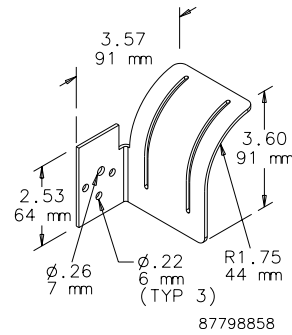

UNIVERSAL TRANSITION BRACKET

Provides support for cable in transitions between horizontal and vertical routing. Mounts to strut, grid strap or PROLINE and Network Vertical Tie-Down Cable Managers. Can be used with VELCRO® Cable Wrap (order separately). Made of steel coated with RAL 9005 black polyester powder paint. Includes mounting hardware.

VELCRO is a trademark of Velcro Industries B.V.

BULLETIN: DACCY

Catalog Number	Description	Pkg. Qty.
ETRB8	Horizontal or vertical transition	8

87798858

CABLE SPOOLS

Spools maintain minimum cable radius and direct cable. Fasten easily to Heavy Duty or Seismic racks with a single screw. Can also be used with patch panels, grid straps or plywood walls for general cable management. Mounting screws included.

BULLETIN: DACCY

Catalog Number	Height (in.)	Usable Height (mm)	Material	Pkg. Qty.
PSPOOL	1.44	37	ABS, UL-V0 rated	10
P4SPOOL	3.81	97	ABS, UL-V0 rated	10

VELCRO® CABLE WRAP

Securely holds cable to cable manager and unfastens easily for cable maintenance. VELCRO® is 0.5-in. (12.7-mm) wide. Available in 8- and 12-in. (203- and 305-mm) lengths in both screw fastener and wrap styles. M5 self-tapping screw is used on Net Series or PROLINE frames.

VELCRO is a trademark of Velcro Industries B.V.

BULLETIN: DACCY

87951397

Catalog Number	Description	L (in.)	L (mm)	Color	Pkg. Qty.
ECWTD8B	Screw fastener style. Includes M5 mounting screw.	8.00	203	Black	10
ECWTD12B	Screw fastener style. Includes M5 mounting screw.	12.00	305	Black	10
ECW8B	Wrap style	8.00	203	Black	10
ECW8R	Wrap style	8.00	203	Red	10
ECW8BL	Wrap style	8.00	203	Blue	10
ECW8Y	Wrap style	8.00	203	Yellow	10
ECW12B	Wrap style	12.00	305	Black	10
ECW12R	Wrap style	12.00	305	Red	10
ECW12BL	Wrap style	12.00	305	Blue	10
ECW12Y	Wrap style	12.00	305	Yellow	10