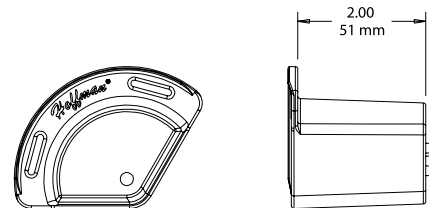

Fiber Management Spools mount inside the cabinet and help maintain proper bends when routing cable. Molded of black plastic. Includes thread-forming M5 mounting screws. Slots provided on flange for VELCRO® cable wrap.

VELCRO is a trademark of Velcro Industries B.V.

BULLETIN: DTX

Catalog Number	Radius (in.)	Radius (mm)	Pkg. Qty.
TOPTKSPL	1.18	30	4