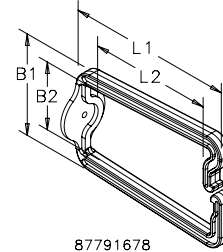

D-RING CABLE MANAGERS

D-Rings, made of black plastic, can be used to manage cables horizontally, vertically or as transition occurs. Snap feature allows easy cable access as well as forming a tightly closed connection. Package includes 10 rings and 10 mounting screws.

BULLETIN: DACCY

| Catalog Number | B1 in./mm | B2 in./mm | L1 in./mm | L2 in./mm | Pkg. Qty. |
|----------------|--------------|--------------|--------------|--------------|-----------|
| ECM3DR10 | 1.72 44 | 1.22 31 | 3.50 89 | 2.88 73 | 10 |
| ECM6DR10 | 3.00 76 | 2.22 56 | 5.33 135 | 4.42 112 | 10 |

BULLETIN: DACCY

| Catalog Number | Height (in.) | Usable Height (mm) | Material | Pkg. Qty. |
|----------------|--------------|--------------------|------------------|-----------|
| PSPOOL | 1.44 | 37 | ABS, UL-V0 rated | 10 |
| P4SPOOL | 3.81 | 97 | ABS, UL-V0 rated | 10 |

VELCRO is a trademark of Velcro Industries B.V.

BULLETIN: DACCY

87951397

| Catalog Number | Description | L (in.) | L (mm) | Color | Pkg. Qty. |
|----------------|--|---------|--------|--------|-----------|
| ECWTD8B | Screw fastener style. Includes M5 mounting screw. | 8.00 | 203 | Black | 10 |
| ECWTD12B | Screw fastener style. Includes M5 mounting screw. | 12.00 | 305 | Black | 10 |
| ECW8B | Wrap style | 8.00 | 203 | Black | 10 |
| ECW8R | Wrap style | 8.00 | 203 | Red | 10 |
| ECW8BL | Wrap style | 8.00 | 203 | Blue | 10 |
| ECW8Y | Wrap style | 8.00 | 203 | Yellow | 10 |
| ECW12B | Wrap style | 12.00 | 305 | Black | 10 |
| ECW12R | Wrap style | 12.00 | 305 | Red | 10 |
| ECW12BL | Wrap style | 12.00 | 305 | Blue | 10 |
| ECW12Y | Wrap style | 12.00 | 305 | Yellow | 10 |