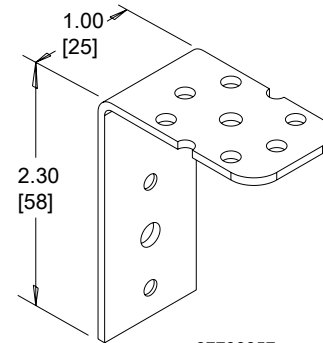

BULLETIN: DACCY

| Catalog Number | B1 in./mm | B2 in./mm | L1 in./mm | L2 in./mm | Pkg. Qty. |
|----------------|--------------|--------------|--------------|--------------|-----------|
| ECM3DR10 | 1.72 44 | 1.22 31 | 3.50 89 | 2.88 73 | 10 |
| ECM6DR10 | 3.00 76 | 2.22 56 | 5.33 135 | 4.42 112 | 10 |

87791678

UNIVERSAL D-RING BRACKET

Mounts D-Ring (order separately) on PROLINE or Network Vertical Tie-Down Cable Manager, PROLINE Front-to-Back D-Ring Bracket or grid strap. D-Ring locks into hole provided. Made of steel coated with RAL 9005 black polyester powder paint. Includes mounting hardware.

BULLETIN: DACCY

| Catalog Number | Description | Pkg. Qty. |
|----------------|-------------------------|-----------|
| EDRBK10 | D-Ring mounting bracket | 10 |

87798857

FIBER MANAGEMENT SPOOL

Fiber Management Spools mount inside the cabinet and help maintain proper bends when routing cable. Molded of black plastic. Includes thread-forming M5 mounting screws. Slots provided on flange for VELCRO® cable wrap.