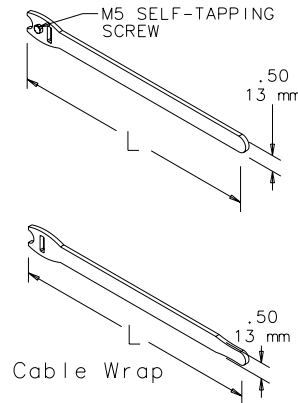

87798858

CABLE SPOOLS

Spools maintain minimum cable radius and direct cable. Fasten easily to Heavy Duty or Seismic racks with a single screw. Can also be used with patch panels, grid straps or plywood walls for general cable management. Mounting screws included.

BULLETIN: DACCY

| Catalog Number | Height (in.) | Usable Height (mm) | Material | Pkg. Qty. |
|----------------|--------------|--------------------|------------------|-----------|
| PSPOOL | 1.44 | 37 | ABS, UL-V0 rated | 10 |
| P4SPOOL | 3.81 | 97 | ABS, UL-V0 rated | 10 |

VELCRO® CABLE WRAP

Securely holds cable to cable manager and unfastens easily for cable maintenance. VELCRO® is 0.5-in. (12.7-mm) wide. Available in 8- and 12-in. (203- and 305-mm) lengths in both screw fastener and wrap styles. M5 self-tapping screw is used on Net Series or PROLINE frames.

VELCRO is a trademark of Velcro Industries B.V.

BULLETIN: DACCY

87951397

| Catalog Number | Description | L (in.) | L (mm) | Color | Pkg. Qty. |
|----------------|--|---------|--------|--------|-----------|
| ECWTD8B | Screw fastener style. Includes M5 mounting screw. | 8.00 | 203 | Black | 10 |
| ECWTD12B | Screw fastener style. Includes M5 mounting screw. | 12.00 | 305 | Black | 10 |
| ECW8B | Wrap style | 8.00 | 203 | Black | 10 |
| ECW8R | Wrap style | 8.00 | 203 | Red | 10 |
| ECW8BL | Wrap style | 8.00 | 203 | Blue | 10 |
| ECW8Y | Wrap style | 8.00 | 203 | Yellow | 10 |
| ECW12B | Wrap style | 12.00 | 305 | Black | 10 |
| ECW12R | Wrap style | 12.00 | 305 | Red | 10 |
| ECW12BL | Wrap style | 12.00 | 305 | Blue | 10 |
| ECW12Y | Wrap style | 12.00 | 305 | Yellow | 10 |