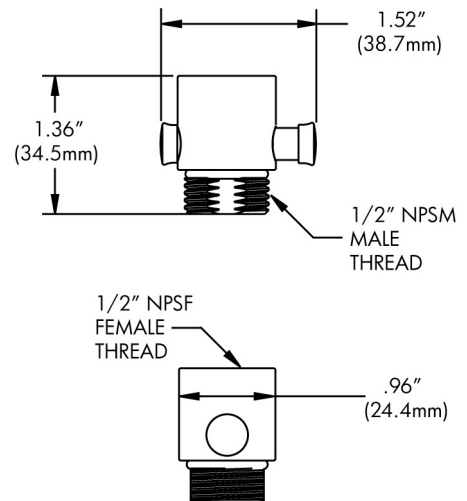

Pause Trickle Adapter

FEATURES:

- Pause/Trickle Adapter for Hand-held Showers.
- Connects to the base on hand-held showers.
- ½ In. NPSF Female outlet.
- ½ In. NPSM Male inlet

STOCK FINISHES:

PC BN BBZ MB ORB

WARRANTY:

Visit www.speakman.com for full product warranty information

- 1 Year Limited Warranty (commercial)

All dimensions are in inches (millimeters) unless otherwise specified and are subject to change without notice.