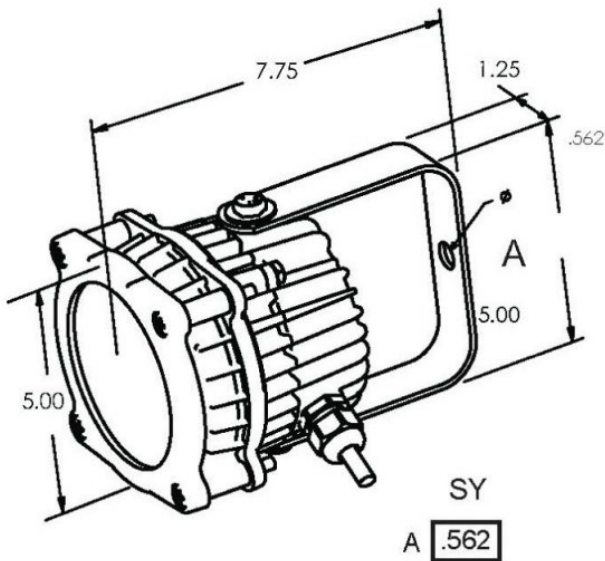

LED DOCK LIGHT

15 watt

50,000 Hours average rated life, 15 Watts, 100V-240V,
660 Focused Lumens, 3 Year Warranty

Housing	Die cast aluminum for thermal management
Swivel	Friction joint to allow for 270° angle adjustment
Body	Safety yellow TGIC polyester powder coat paint
Lens	Impact resistant, optically clear acrylic lens with silicone gasket
Fastener	Steel, non-corrosive bright zinc plate
Input Voltage	100-240,277 Volts, 50/60hz
Driver	Constant current electronic driver
Weight	4.8 lbs
Power	15 Watts
CRI	> 0.95
Lifetime	Rated life of 50,000 hours (L70)
UL/IP Rating	Wet locations / IP 65, NEMA3 compliant
Optical System	5 Cree™ high intensity LED emitters with custom focusing options

MOUNTING OPTIONS

Attached to a dock fan

Available as combo package with dockarm