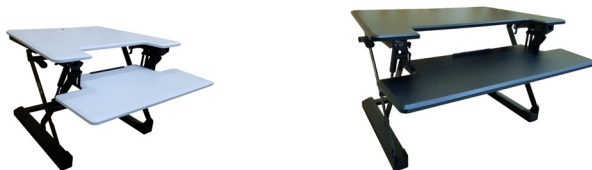

Tabletop Lift Desks

	27"W Tabletop Lift Desk	35"W Tabletop Lift Desk
Part Number	HSD0401-***	HSD0402-***
Minimum Dimensions	22.8"D x 27"W x 6"H	22.8"D x 35"W x 6"H
Height Range	6" to 19.5"H	6" to 19.5"H
Assembled Weight	40 lbs.	75 lbs.
Weight Capacity	Up to 33 lbs. on top + 4 lbs. on keyboard tray	Up to 33 lbs. on top + 4 lbs. on keyboard tray
Monitor Accommodation	1 monitor	2 monitors
Keyboard Dimensions	12.6"D x 27"W x 1.5"H	12.6"D x 35"W x 1.5"H
Tabletop Color Options	Black or White	Black or White