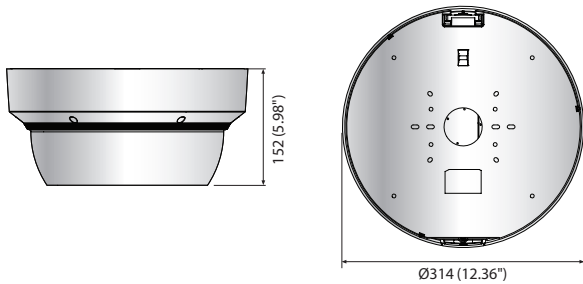

Dimensions

Unit : mm (inch)

Accessories (Optional)

PNM-9080VQ

VIDEO	
Imaging Device	1/2.8" 2.38M CMOS x4
Total / Effective Pixels	1,945(H) x 1,109(V) 2.16M x 4 / 1,945(H) x 1,097(V) 2.13M x 4
Scanning System	Progressive Scan
Min. Illumination	Color : 0.015 Lux (F1.4, 1/30sec), B/W : 0.0015 Lux (F1.4, 1/30sec)
S / N Ratio	50dB
Video Out	CVBS : 1.0 Vp-p / 75Ω composite, 720 x 480(N), 720 x 576(P), for installation (selectable CVBS per Channel)
LENS	
Focal Length (Zoom Ratio)	2.8 ~ 12mm (4.3x) motorized varifocal
Max. Aperture Ratio	F1.4(Wide) ~ F3.6(Tele)
Angular Field of View	H : 119.5°(Wide) ~ 27.9°(Tele), V : 62.8°(Wide) ~ 15.7°(Tele), D : 142.1°(Wide) ~ 32.0°(Tele)
Min. Object Distance	0.5m (1.64ft)
Focus Control	Simple focus (Motorized V/F) / Manual, Remote control via network (Manual, Simple focus)
Lens / Mount Type	DC Auto Iris, P-Iris / Board-in Type
PAN / TILT / ROTATE	
Pan / Tilt / Rotate Range	Quad mode : ±30° / 10° ~ 41° / ±90°, Center mode : ±60° / 10° ~ 41°, 10° ~ 90°(CH2/Center) / ±90°
OPERATIONAL	
Camera Title	Off / On (Displayed up to 85 characters) : Each Ch - W/W : English / Numeric / Special Characters - China : English / Numeric / Special / Chinese Characters - Common : Multi-line (Max 5), Color (Grey / Green / Red / Blue / Black / White), Transparency, Auto Scale by Resolution
Day & Night	Auto (ICR) / Color / B/W / External / Schedule
Backlight Compensation	Off / BLC / HLC (Masking / Dimming), WDR
Wide Dynamic Range	150dB
Contrast Enhancement	SSDR (Off / On)
Digital Noise Reduction	SSNRV (2D + 3D Noise Filter) (Off / On)
Digital Image Stabilization	Off / On (Built-in Gyro sensor)
Defog	Off / Auto / Manual
Motion Detection	Off / On (8ea, 8point Polygonal zones)
Privacy Masking	Off / On (32ea, polygonal zones) - Color : Grey / Green / Red / Blue / Black / White - Mosaic
Gain Control	Off / Low / Middle / High / Manual
White Balance	ATW / AWC / Manual / Indoor / Outdoor (included Mercury & Sodium)
Contrast	Level Adjustment
LDC	Off / On (5 Levels with Min / Max)
Electronic Shutter Speed	Minimum / Maximum / Anti flicker (2 ~ 1/12,000sec)
Digital Zoom	24x
Flip / Mirror	Flip : Off / On, Mirror : Off / On, Hallway View : 90° / 270°
Intelligent Video Analytics	Tampering, Loitering, Directional Detection, Defocus Detection, Fog Detection, Virtual Line, Enter/Exit, (Dis) Appear, Motion Detection
Alarm I/O	Input 1ea / Output 1ea
Alarm Triggers	Alarm Input, Motion Detection, Video Analytics, Network Disconnect, SD card error
Alarm Events	File upload via FTP, E-Mail, Notification via E-Mail, Local Storage (SD/SDHC/SDXC) recording at Event Triggers, External output Support
Pixel Counter	Support
NETWORK	
Ethernet	RJ-45 (10/100/1000BASE-T)
Video Compression Format	H.265 / H.264 (MPEG-4 Part 10/AVC) : Main / Baseline / High, Motion JPEG
Resolution	1920 x 1080, 1280 x 1024, 1280 x 960, 1280 x 720, 1024 x 768, 800 x 600, 800 x 450, 720 x 576, 640 x 480, 640 x 360, 320 x 240
Max. Framerate	H.265 / H.264 : Max. 60fps at all resolutions, Motion JPEG : Max. 30fps
Smart Codec / WiseStreamII	Manual Mode (Area-Based : 5ea) / Support
Video Quality Adjustment	H.265 / H.264 : Target Bitrate Level Control, MJPEG : Quality Level Control
Bitrate Control Method	H.265 / H.264 : CBR or VBR, with WiseStream, MJPEG : VBR
Streaming Capability	Multiple Streaming (Up to 40 Profiles)
IP	IPv4, IPv6
Protocol	TCP/IP, UDP/IP, RTP(UDP), RTP(TCP), RTCP, RTSP, NTP, HTTP, HTTPS, SSL/TLS, DHCP, PPPoE, FTP, SMTP, ICMP, IGMP, SNMPv1/v2c/v3(MIB-2), ARP, DNS, DDNS, QoS, PIM-SM, UPnP, Bonjour
Security	HTTPS (SSL) Login Authentication, Digest Login Authentication IP Address Filtering, User Access Log, 802.1X Authentication (EAP-TLS, EAP-LEAP)
Streaming Method	Unicast / Multicast
Max. User Access	20 users at Unicast Mode
Edge Storage	SD / SDHC / SDXC 4slot (Each CH) - Motion Images recorded in the SD / SDHC / SDXC memory card can be downloaded. Local PC for Instant Recording
Application Programming Interface	ONVIF profile S, SUNAPI (HTTP API)
Webpage Language	English, Korean, Chinese, French, Italian, Spanish, German, Japanese, Russian, Swedish, Portuguese, Czech, Polish, Turkish, Dutch, Hungary, Greek Supported OS : Windows 7, 8, 10, Mac OS X 10.10, 10.11, 10.12 Non-plugin WebViewer Supported Browser : Google Chrome 54, MS Edge 38, Mozilla Firefox 49 (Windows 64bit only), Apple Safari 9 (Mac OS X only)
Web Viewer	Plug-in WebViewer Supported Browser : MS Explore 11, Apple Safari 9 (Mac OS X only)
ENVIRONMENTAL	
Operating Temperature / Humidity	-40°C ~ +55°C (-40°F ~ +131°F) / Less than 90% RH
Storage Temperature / Humidity	-50°C ~ +60°C (-58°F ~ +140°F) / Less than 90% RH
Ingress Protection / Vandal Resistance	IP66 / IK10
ELECTRICAL	
Input Voltage / Current	12V DC, PoE+
Power Consumption	Max. 21.6W (12V DC), Max. 25.5W (PoE+)
MECHANICAL	
Color / Material	Ivory / Aluminum
Dimensions (WxH)	Ø314 x 152mm (Ø12.36" x 5.98")
Weight	4.83kg (10.65lb)