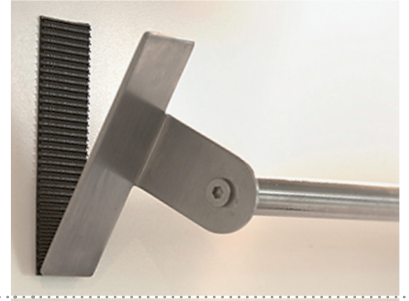

# HEAVY DUTY

Our Heavy Duty tapes, coins and strips are the ideal options for keeping things organized and connected. Ideal for tools, equipment, wall hangings and projects that require a little extra strength.

**VELCRO® Brand Industrial Strength** tapes, coins, and strips offer significantly more holding power than everyday VELCRO® Brand Sticky Back fasteners. They feature a molded plastic hook and a heavy duty, water-resistant adhesive for superior holding power on smooth surfaces including plastic.