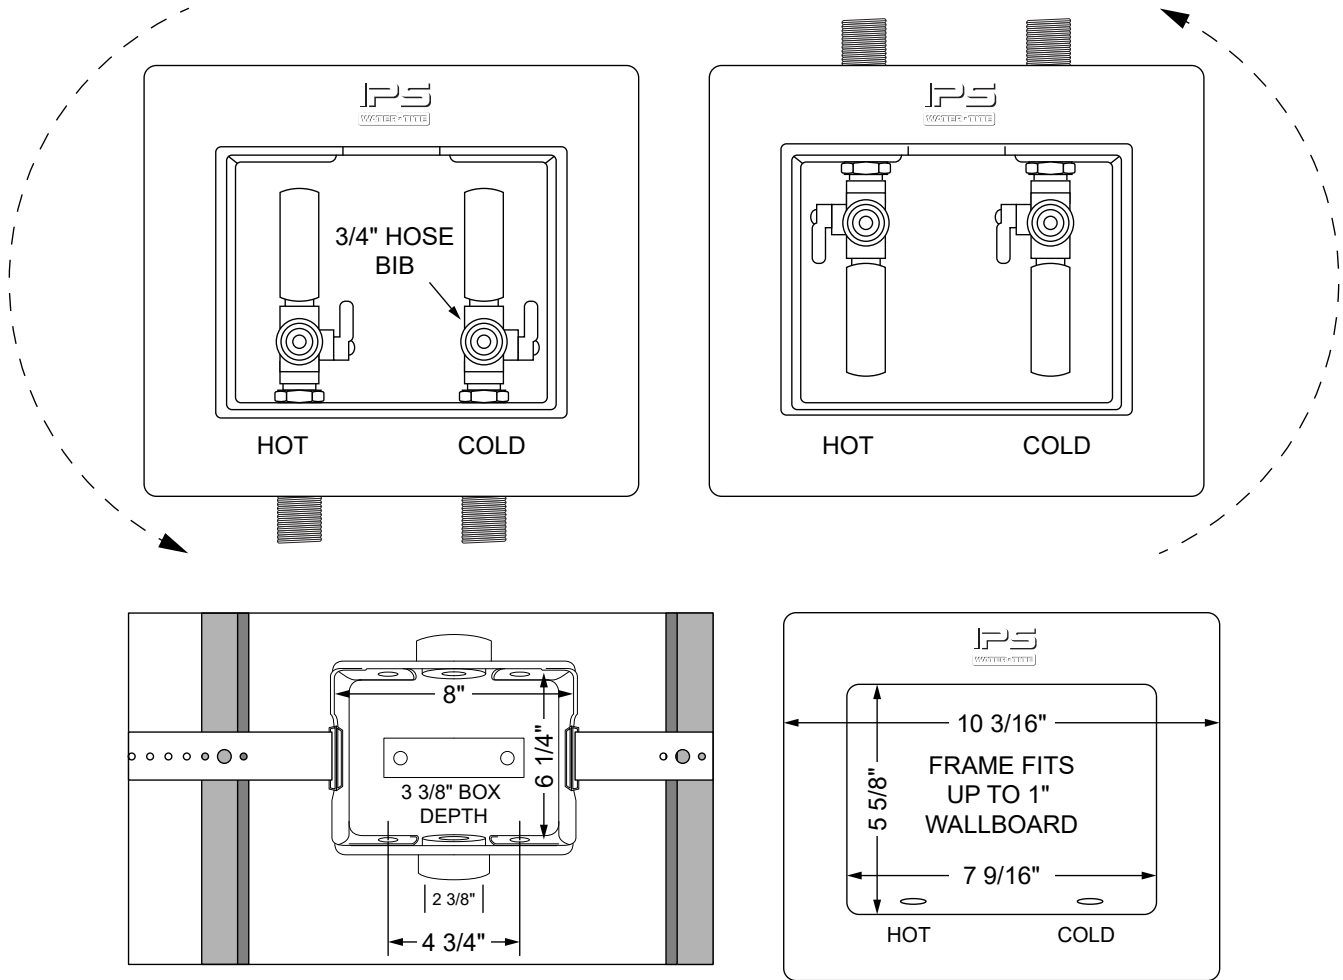

Center Drain Washing Machine Outlet Box with Quarter Turn Valves and Hammer Arresters

Specifications:

Furnish and install center drain washing machine outlet box. Unit shall be Water-Tite product code checked below as manufactured by IPS Corporation.

Item #	Product Description	Model #	Quantity
85708	Brass Qtr Turn Valves* w/Arresters - 1/2" Sweat Conx.	W4700 HA	10
85711	Brass Qtr Turn Valves* w/Arresters Installed - 1/2" CPVC Conx.	W4701 HA	10
85716	Brass Qtr Turn Valves* w/Arresters Installed - 1/2" PEX Conx.	W4702 HA	10
85738	Brass Qtr Turn Valves* w/Arresters Installed - 1/2" Wirsbo Conx.	W4711HA	10
Contractor Pack			
85709	Brass Qtr Turn Valves* w/Arresters Installed - 1/2" Sweat Conx.	W4700 HACP	20
85712	Brass Qtr Turn Valves w/Arresters Installed - 1/2" CPVC Conx.	W4701 HACP	20
85739	Brass Qtr Turn Valves* w/Arresters Installed - 1/2" Wirsbo Conx.	W4711HACP	20