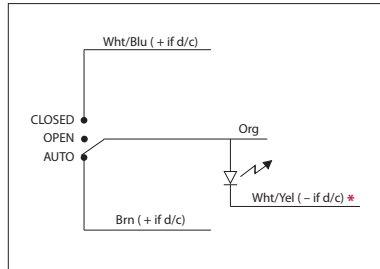

PREPACKAGED SWITCH

SIBLS

Enclosed Switch 5 Amp, 30 Vac/dc, 3 Position
Maintained, On/Off/On with LED Indicator

SIBLS-RD
• Red housing

SPECIFICATIONS

- Operating Temperature:** -30 to 140° F
- Humidity Range:** 5 to 95% (noncondensing)
- Dimensions:** 1.700" x 2.800" x 1.500"
(w/ .500" NPT Nipple)
- Wires:** 16", 600V Rated
- Approvals:** CE, RoHS
- Housing Rating:** UL Accepted for Use in Plenum, NEMA 1
- Switch Rating:** 5 Amp @ 30Vac/dc

- Notes:**
- Switch position label can be custom printed according to your needs, simply consult factory
 - Connection to Wht/Yel may be omitted if LED is not needed *