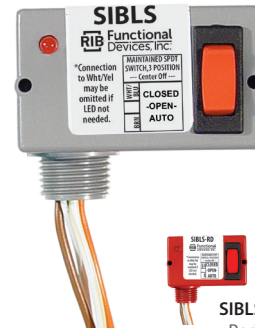

PREPACKAGED SWITCH

SIBLS

Enclosed Switch 5 Amp, 30 Vac/dc, 3 Position
Maintained, On/Off/On with LED Indicator

SIBLS-RD
• Red housing

SPECIFICATIONS

- Operating Temperature:** -30 to 140° F
- Humidity Range:** 5 to 95% (noncondensing)
- Dimensions:** 1.700" x 2.800" x 1.500"
(w/ .500" NPT Nipple)
- Wires:** 16", 600V Rated
- Approvals:** CE, RoHS
- Housing Rating:** UL Accepted for Use in Plenum, NEMA 1
- Switch Rating:** 5 Amp @ 30Vac/dc

- Notes:**
- Switch position label can be custom printed according to your needs, simply consult factory
 - Connection to Wht/Yel may be omitted if LED is not needed *