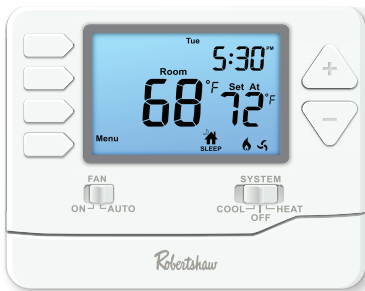

RS9220

Programmable Thermostat
Multi-Stage – 2 Heat / 2 Cool

Robertshaw®

RS9220

Features and Benefits

- Quick, easy installation
- Modern, user-friendly design and operation
- 7-day, 5-1-1 or non-programmable
- Large, easy-to-read 4.6-square-inch blue backlit display
- Filter change reminder (selectable on/off)
- Adjustable temperature differential (swing)

Description

Contractors can offer owners easy, yet powerful and reliable two-stage heating and cooling control in a simple, modern design with the RS9220 programmable wall thermostat.

Easy installation.

- Large terminal blocks
- Universal sub-base

Easy setup.

- Quick-access menu button
- Contractor/technician setup menu
- Easy-to-understand programming menus
- Intuitive wake, leave, return, sleep programming icons

- Factory pre-set energy-efficiency program

Simple, yet powerful control.

- Large, easy-to-read 4.6-square-inch blue backlit display
- Easy-access front-load battery compartment
- Adjustable temperature differential (swing) for energy optimization and maximum system life