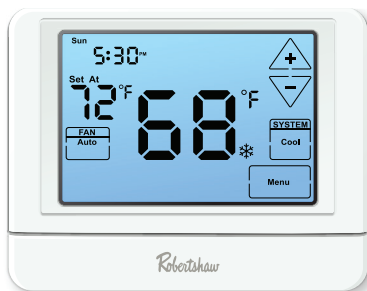

# RS9110T

Programmable Thermostat  
Single Stage – 1 Heat / 1 Cool

Robertshaw®

RS9110T

## Features and Benefits

- Quick, easy installation
- Modern, user-friendly design and operation
- 7-day, 5-1-1 or non-programmable
- Large 8.8-square-inch blue backlit touchscreen display
- Auto changeover
- Adjustable temperature differential (swing)

## Description

Contractors can offer owners easy, yet powerful and reliable single-stage heating and cooling control in a simple, modern design with the RS9110T programmable wall thermostat.

### Simple, yet powerful control.

- Large, easy-to-read 8.8-square-inch blue backlit touchscreen display
- Easy-access front-load battery compartment
- Adjustable temperature differential (swing) for energy optimization and maximum