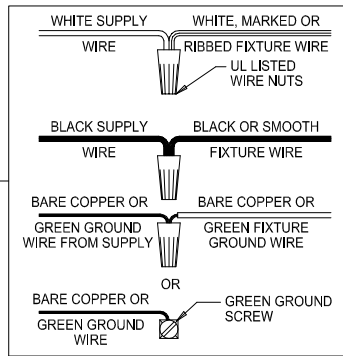

CAUTION: Read instructions carefully and turn electricity off at main circuit breaker panel before beginning installation.

710034

WARNING - If any Special Control Devices are used with this Fixture, Follow the Instructions Carefully to assure full compliance with N.E.C. requirements. If there are any questions, contact a Qualified Electrical Contractor.

CAUTION - All glass is fragile, use care when handling Glass component(s) and or Lamp(s).

CANOPY MOUNTING & WIRE CONNECTION ASSEMBLY STEPS:

1. D,E → A
2. K → D
3. B,A → C
4. F → G
5. H,J → D

FIXTURE ASSEMBLY STEPS: