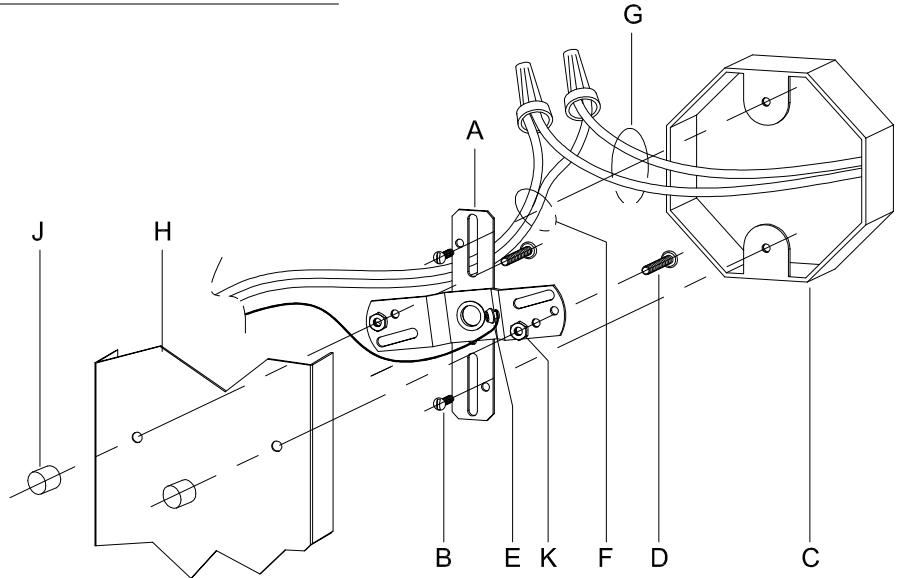

CAUTION: Read instructions carefully and turn electricity off at main circuit breaker panel before beginning installation.

710034

WARNING - If any Special Control Devices are used with this Fixture, Follow the Instructions Carefully to assure full compliance with N.E.C. requirements. If there are any questions, contact a Qualified Electrical Contractor.

CAUTION - All glass is fragile, use care when handling Glass component(s) and or Lamp(s).

CANOPY MOUNTING & WIRE CONNECTION ASSEMBLY STEPS:

1. D,E → A
2. K → D
3. B,A → C
4. F → G
5. H,J → D

FIXTURE ASSEMBLY STEPS: