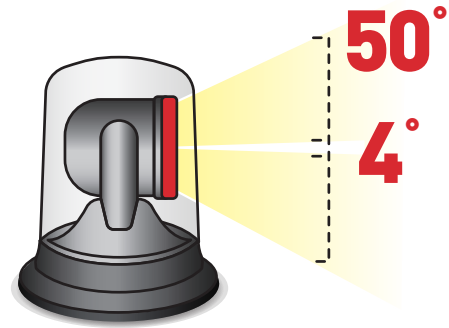

# NIGHTSPIRE™

**ADJUSTABLE SPOT AND FLOOD LED LIGHT  
WITH WIRELESS CONTROL**

**NIGHTSPIRE™**

**POWERFUL.  
INNOVATIVE.  
RELIABLE.**

Safety is the number one priority for truck operators in work zones—demand a spot and flood light that's powerful, innovative and reliable.

From spot light to flood light, the **NightSpire™** provides 360-degrees of continuous rotation to direct light where it is needed.

**FLOOD TO SPOT**  
Adjustable flood to spot capability  
Digitally controlled lens adjusts between  
50-degrees to 4-degrees

**TILT**  
130° of vertical  
tilt

**MULTI-SELECT**  
Sync up to three lights  
with one controller.