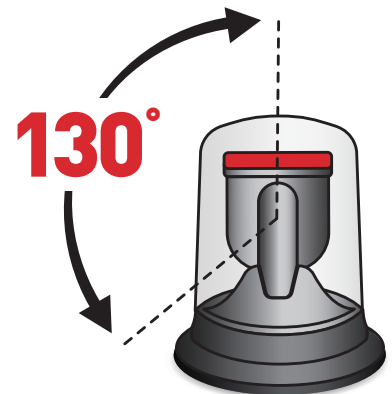

# NIGHTSPIRE™

**ADJUSTABLE SPOT AND FLOOD LED LIGHT  
WITH WIRELESS CONTROL**

**NIGHTSPIRE™**

**POWERFUL.  
INNOVATIVE.  
RELIABLE.**

Safety is the number one priority for truck operators in work zones—demand a spot and flood light that's powerful, innovative and reliable.

From spot light to flood light, the **NightSpire™** provides 360-degrees of continuous rotation to direct light where it is needed.

**FLOOD TO SPOT**  
Adjustable flood to spot capability  
Digitally controlled lens adjusts between  
50-degrees to 4-degrees

**TILT**  
130° of vertical  
tilt

**MULTI-SELECT**  
Sync up to three lights  
with one controller.