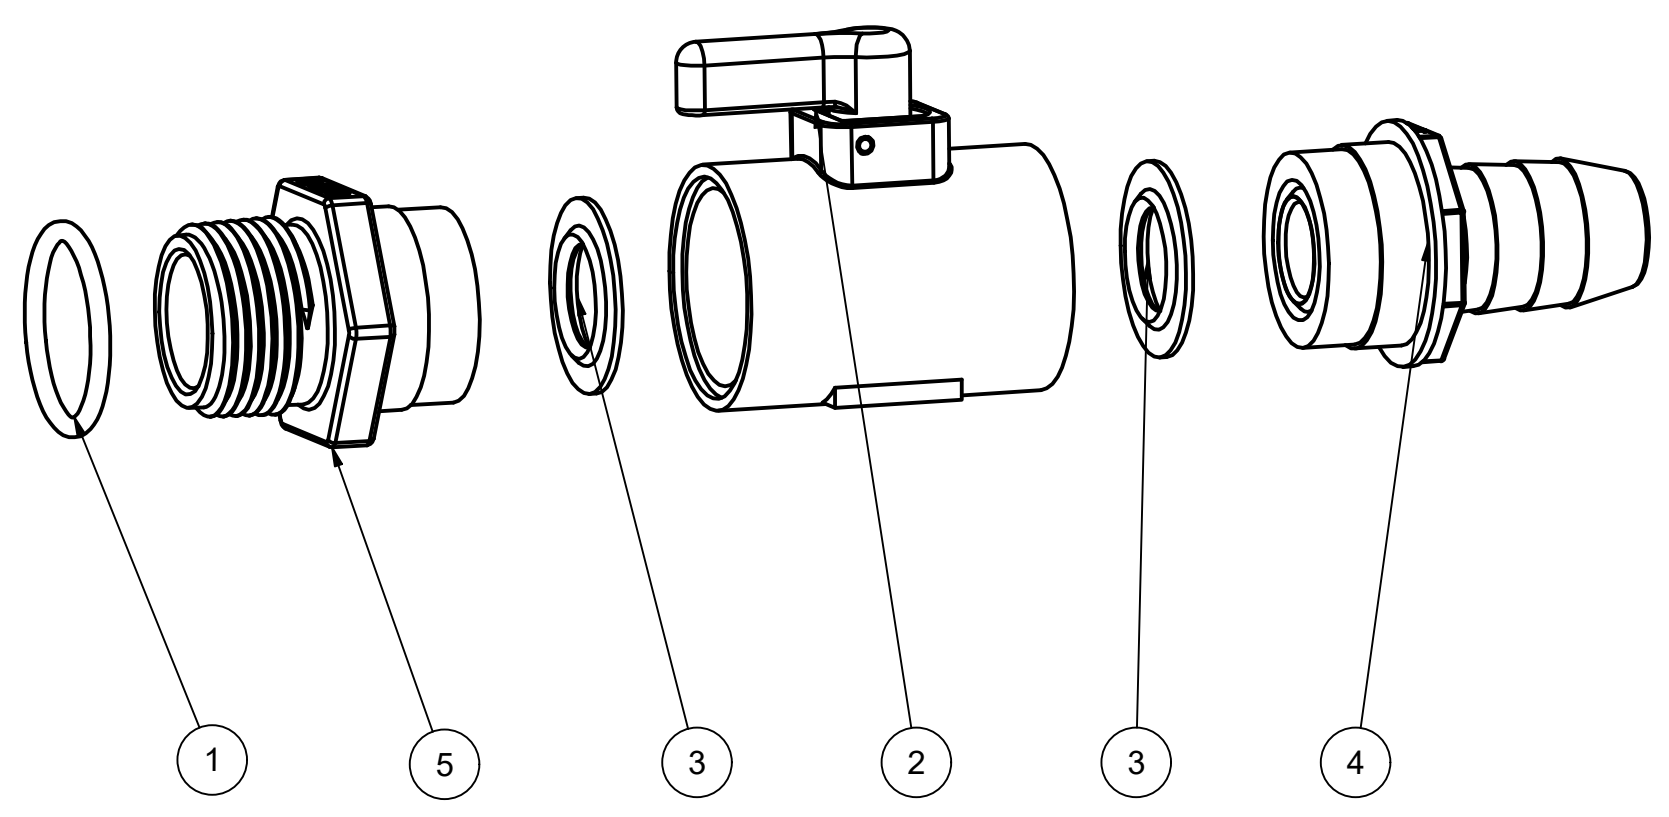

PARTS LIST			
ITEM	QTY	PART NUMBER	DESCRIPTION
1	1	13778V	AS568A -119 O-RING, FKM, BROWN
2	1	LV050SUBV	LV050 Sub-Assembly
3	2	LV05258V	1/2" MICRO-VALVE SEAT
4	1	LVHB07256	3/4" HB ENDPLATE
5	1	LVMT07556	3/4" NPT END PLATE

BANJO CORPORATION
 150 BANJO DRIVE, CRAWFORDSVILLE, IN 47933
 WEB SITE: WWW.BANJOCORP.COM
 E-MAIL: BANJOSALES@IDEXCORP.COM

DESCRIPTION	3/4"HOSE BARB X 3/4"MNPT MICRO-VALV
PART NUMBER	LVHB075MTV