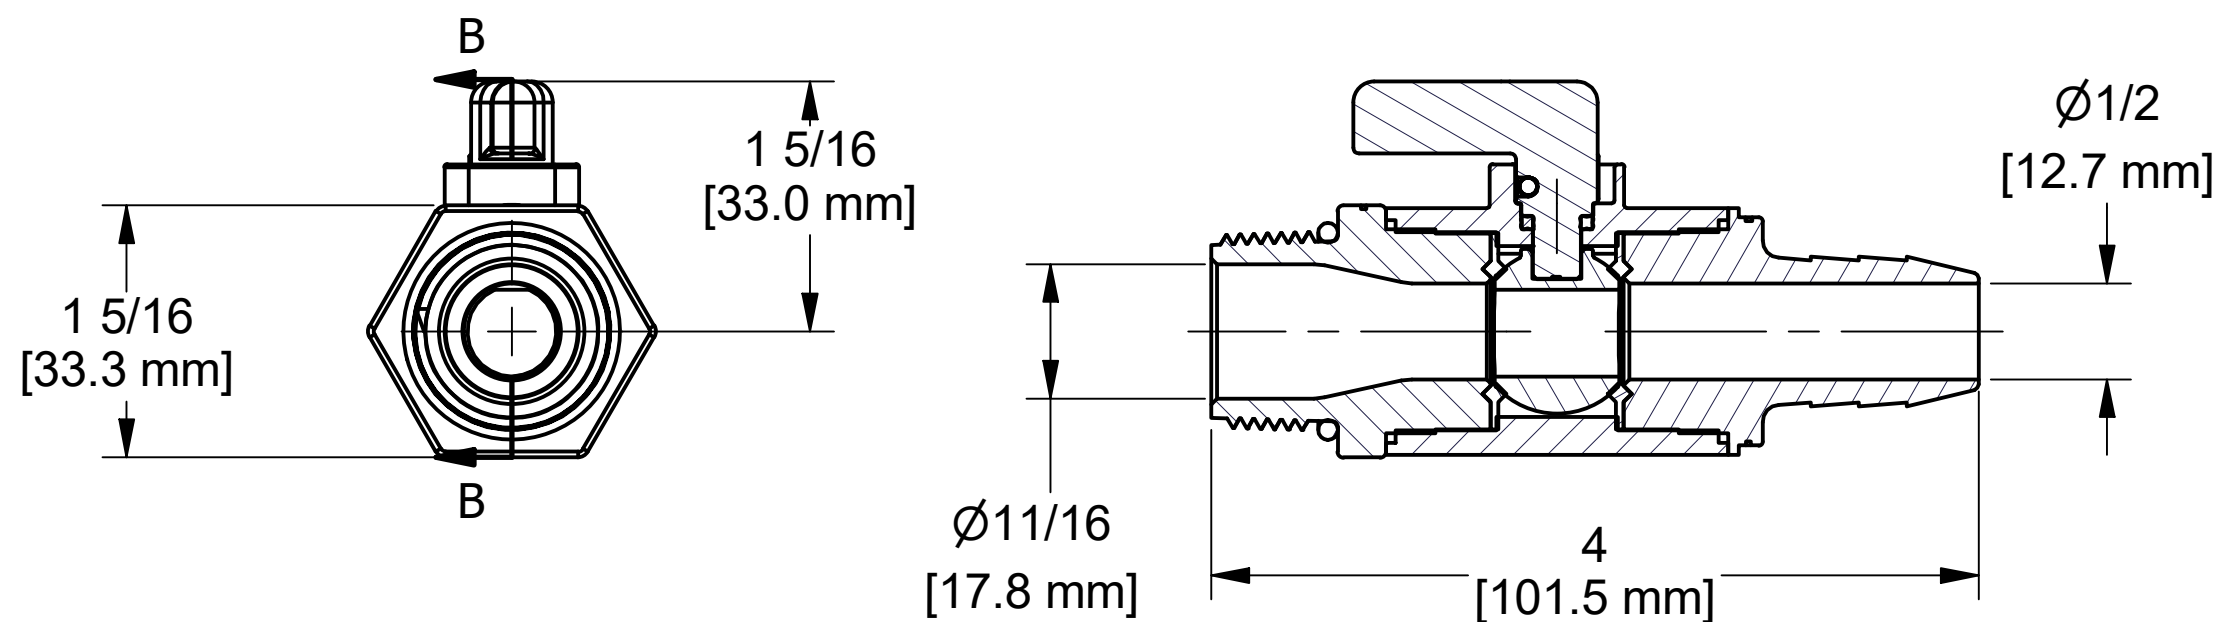

PARTS LIST			
ITEM	QTY	PART NUMBER	DESCRIPTION
1	1	13778V	AS568A -119 O-RING, FKM, BROWN
2	1	LV050SUBV	LV050 Sub-Assembly
3	2	LV05258V	1/2" MICRO-VALVE SEAT
4	1	LVHB07256	3/4" HB ENDPLATE
5	1	LVMT07556	3/4" NPT END PLATE

BANJO CORPORATION
 150 BANJO DRIVE, CRAWFORDSVILLE, IN 47933
 WEB SITE: WWW.BANJOCORP.COM
 E-MAIL: BANJOSALES@IDEXCORP.COM

DESCRIPTION	3/4"HOSE BARB X 3/4"MNPT MICRO-VALV
PART NUMBER	LVHB075MTV