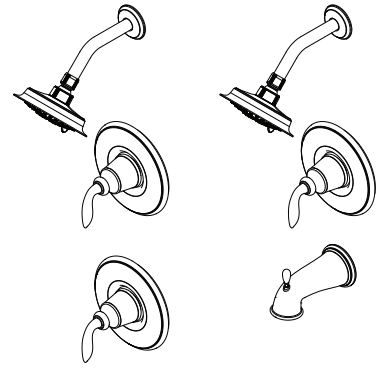

Avalon™ Tub and Shower Trim

- | | |
|---|--|
| R89-1CBC Finish(C) <input type="checkbox"/> | LG89-7CBC Finish(C) <input type="checkbox"/> |
| R89-1CBK Finish(K) <input type="checkbox"/> | LG89-7CBK Finish(K) <input type="checkbox"/> |
| R89-1CBY Finish(Y) <input type="checkbox"/> | LG89-7CBY Finish(Y) <input type="checkbox"/> |
| | LG89-8CBC Finish(C) <input type="checkbox"/> |
| | LG89-8CBK Finish(K) <input type="checkbox"/> |
| | LG89-8CBY Finish(Y) <input type="checkbox"/> |

Specifications

- Trim Only, Valve Not Included

Features

- 1.8 GPM Flow Rate (Showerhead)
- SecurePfit™ Trim
- Easy To Clean Nozzles
- No Exposed Screws
- Requires OX8 or JX8 Valve Bodies
- Trim Only, Valve Not Included
- Flange Only (1CB Only)
- Shower Only (7CB Only)
- Tub & Shower (8CB Only)
- Quick Connect IP Tub Spout (8CB Only)
- 5 Function Showerhead (Full Spray, Massage, Combo, Rise, and Drench)
- Pforever Warranty®

Dimensions