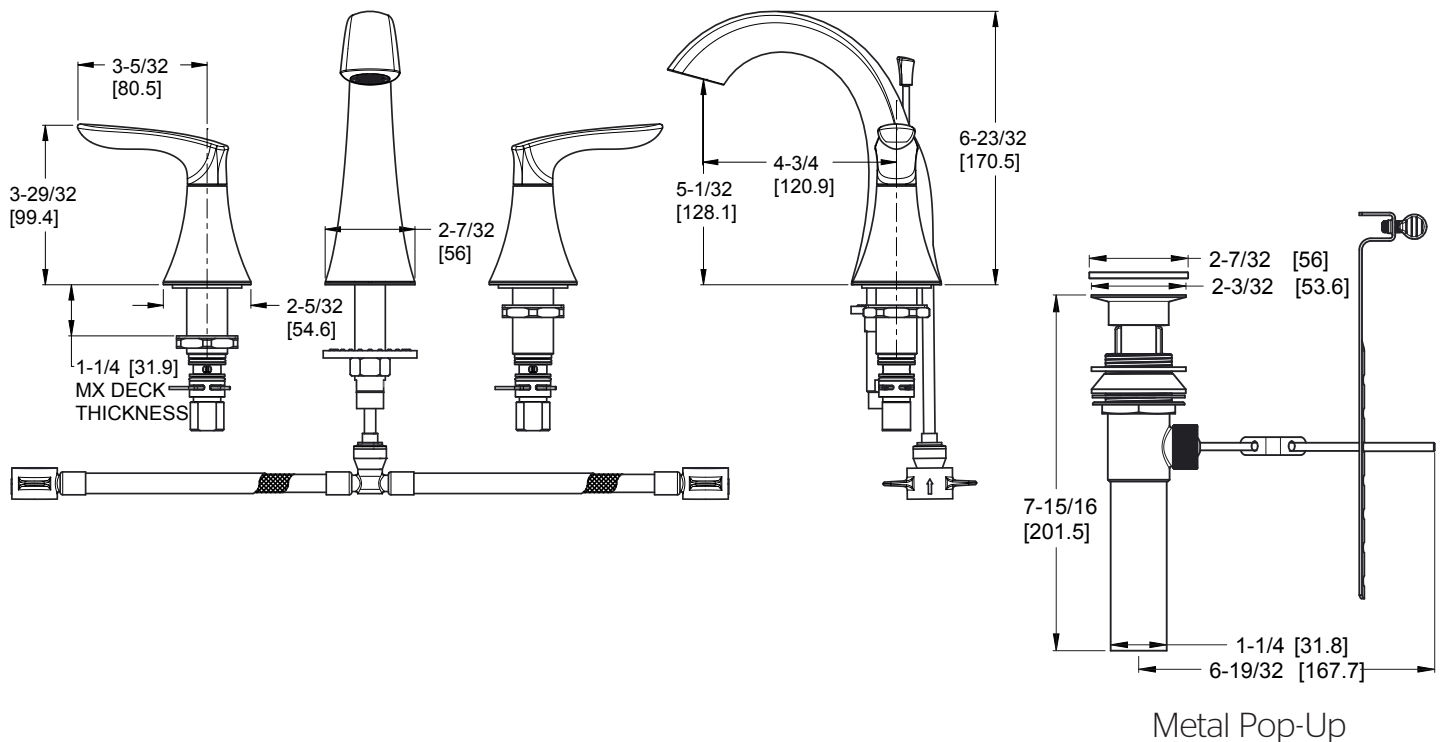

8" Widespread Lavatory Faucet

- LG49-WROC Finish(C)
- LG49-WROK Finish(K)
- LG49-WROY Finish(Y)

Specifications

Features

- 1.2 GPM Flow Rate
- All Metal Construction
- Fixed Hub
- Metal Pop-Up
- PVD Finish
- Pforever Seal Ceramic Disc Valves
- Pforever Warranty®

- Two-Handle
- 3-Hole Installation
- Pforever Seal

Code Compliance

Pfister products are designed and manufactured in compliance with the following standards and codes:

- IAPMO Certified
- CSA B125 Certified
- ASME A112.18.1
- NSF 61/9 Annex G (Low lead)
- Cal Green Compliant
- CEC Compliant
- EPA WaterSense Certification 1.2 gpm, 4.5 L/Min
- ADA Compliant-ANSI A117.1 (Lever handles only)

Dimensions

Ø1 Min to Ø1-1/2 Max. Deck Hole Openings