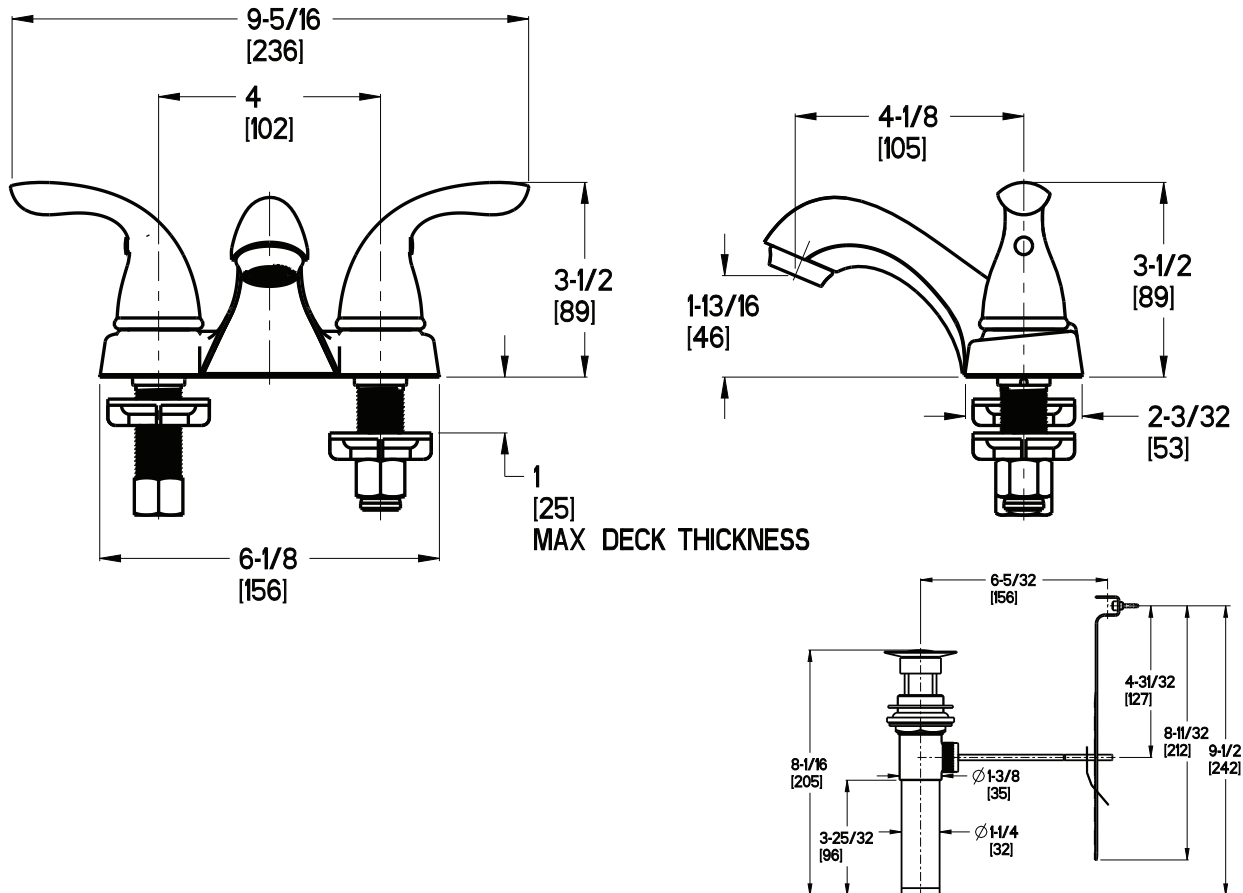

Pfirst Series™ 4" Centerset Lavatory Faucet

- LG143-6100 Finish(C)
- LG143-610K Finish(K)
- LG143-610Y Finish(Y)

Specifications

- Two-Handle
- 3-Hole Installation
- Pforever Seal

Features

- 1.2 GPM Flow Rate
- All Metal Construction
- Metal Pop-Up
- Washerless Cartridge
- Pforever Warranty®

Dimensions

Ø1 Min to Ø1-1/2 Max. Deck Hole Openings

Metal Pop-Up