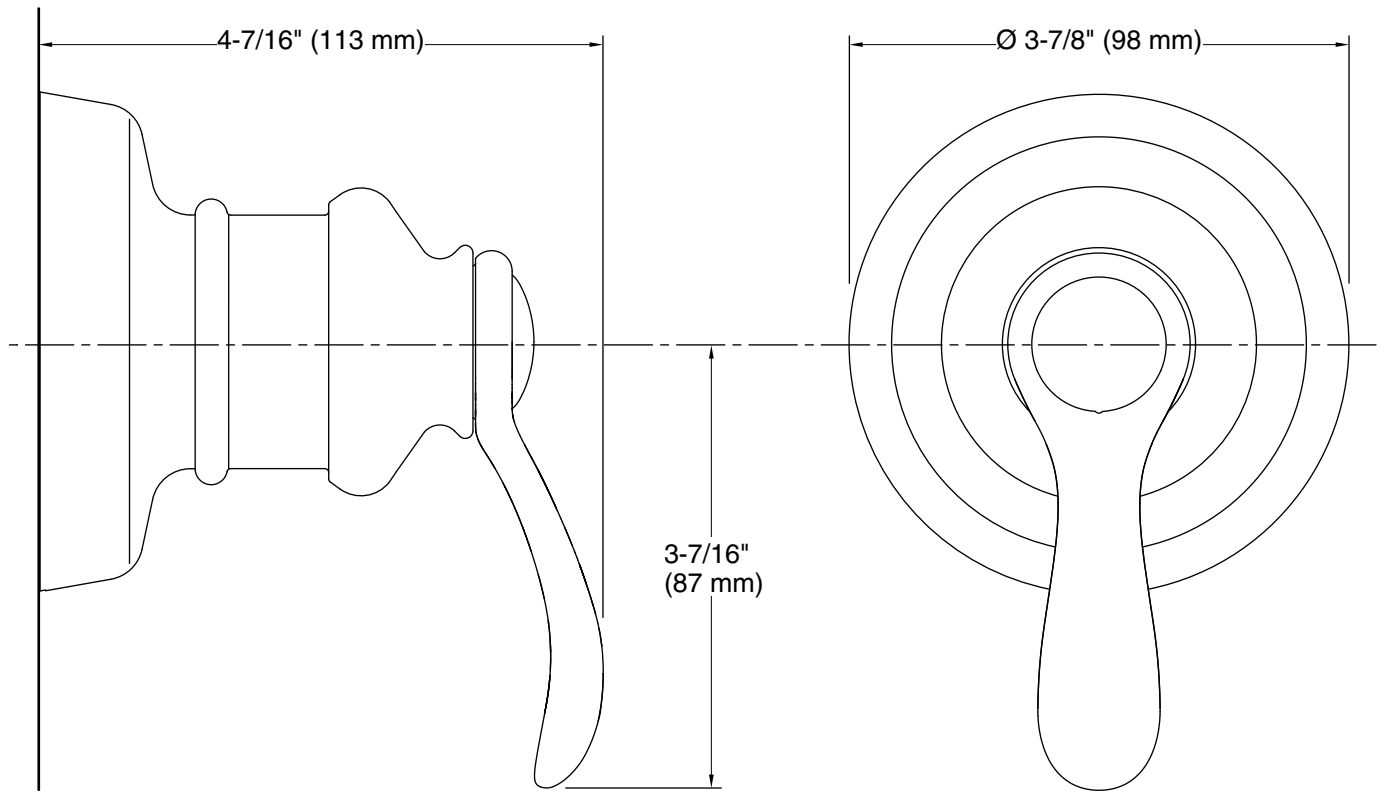

Technical Information

All product dimensions are nominal.

Notes

Install this product according to the installation instructions.

ADA, OBC, CSA B651 compliant when installed to the specific requirements of these regulations.