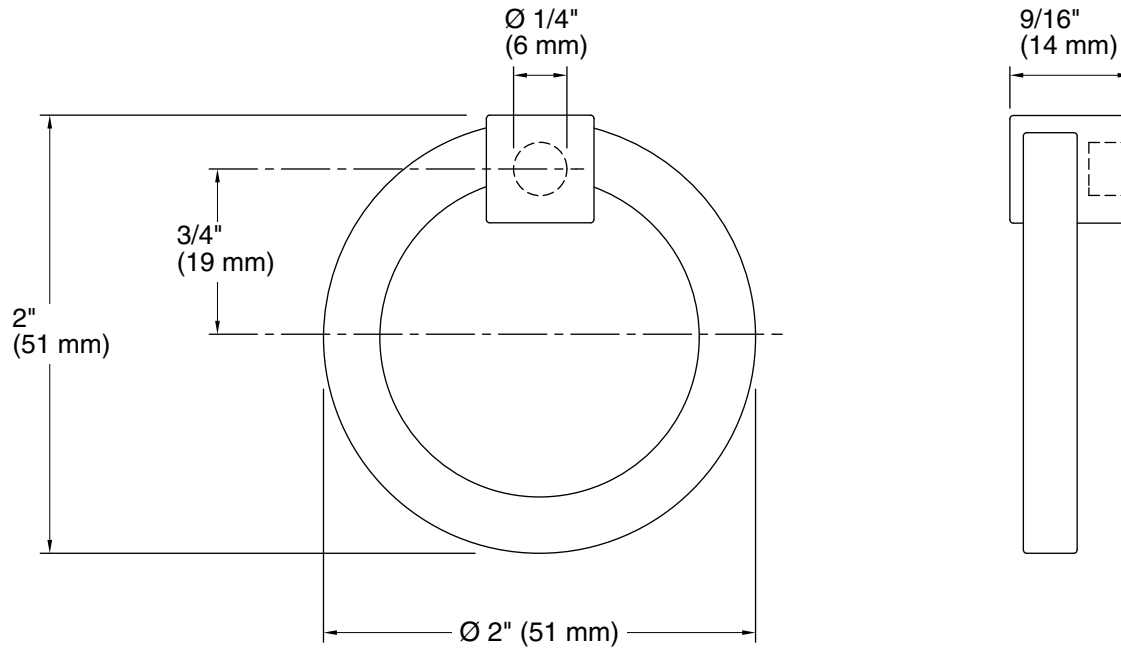

Color	Code	Description
NA	HF1	Chrome
	HF2	Brushed
	HF3	Black

Technical Information

All product dimensions are nominal.

Material: Metal