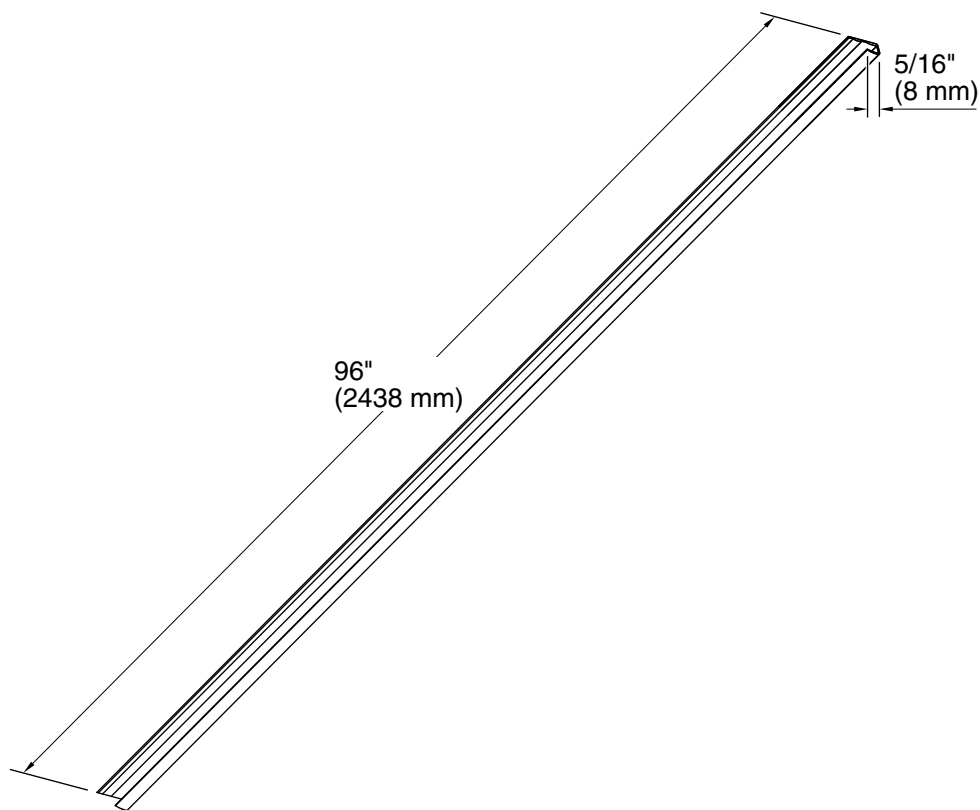

## Features

- For use with KOHLER Choreograph wall panels.
- Package contains two 96" lengths.
- Field trimmable height.

### Technical Information

All product dimensions are nominal.

Material: Aluminum