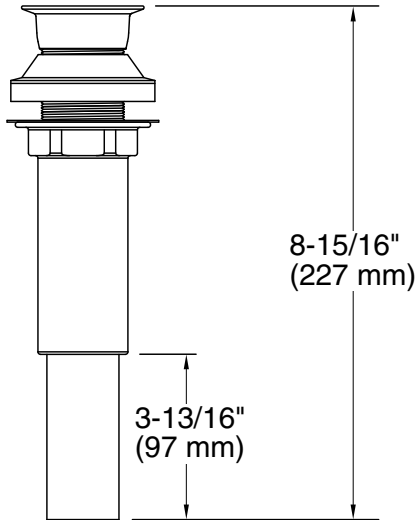

Features

- 1-1/4" (32 mm) connection.
- Without overflow.
- Decorative trim cap designs.
- Flower design.

Material

- Solid-brass construction for durability and reliability.

Recommended Products/Accessories

1-1/4"
(32 mm) OD

Technical Information

All product dimensions are nominal.

Notes

Install this product in accordance with the installation instructions.