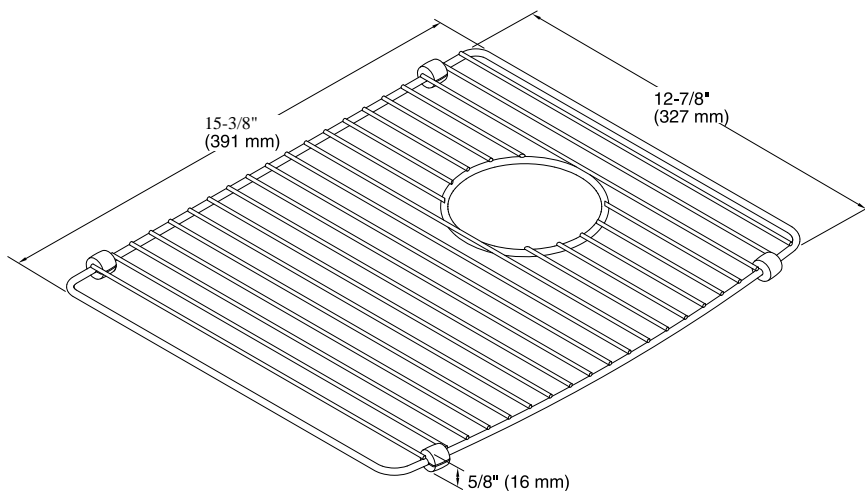

**Deerfield®**  
Right-Bowl Sink Rack  
**K-6122**

**Features**

- Fits in the right bowl of the K-5873 Deerfield kitchen sink.
- Helps protect sink surface from daily wear.
- Reversible design allows rack to fit in either bowl.
- Dishwasher-safe.
- Rubber feet provide added protection.

**Available Colors/Finishes**

*Color tiles intended for reference only.*

Color	Code	Description
	ST	Stainless Steel

**Deerfield®**  
Right-Bowl Sink Rack  
**K-6122**

**Technical Information**

All product dimensions are nominal.