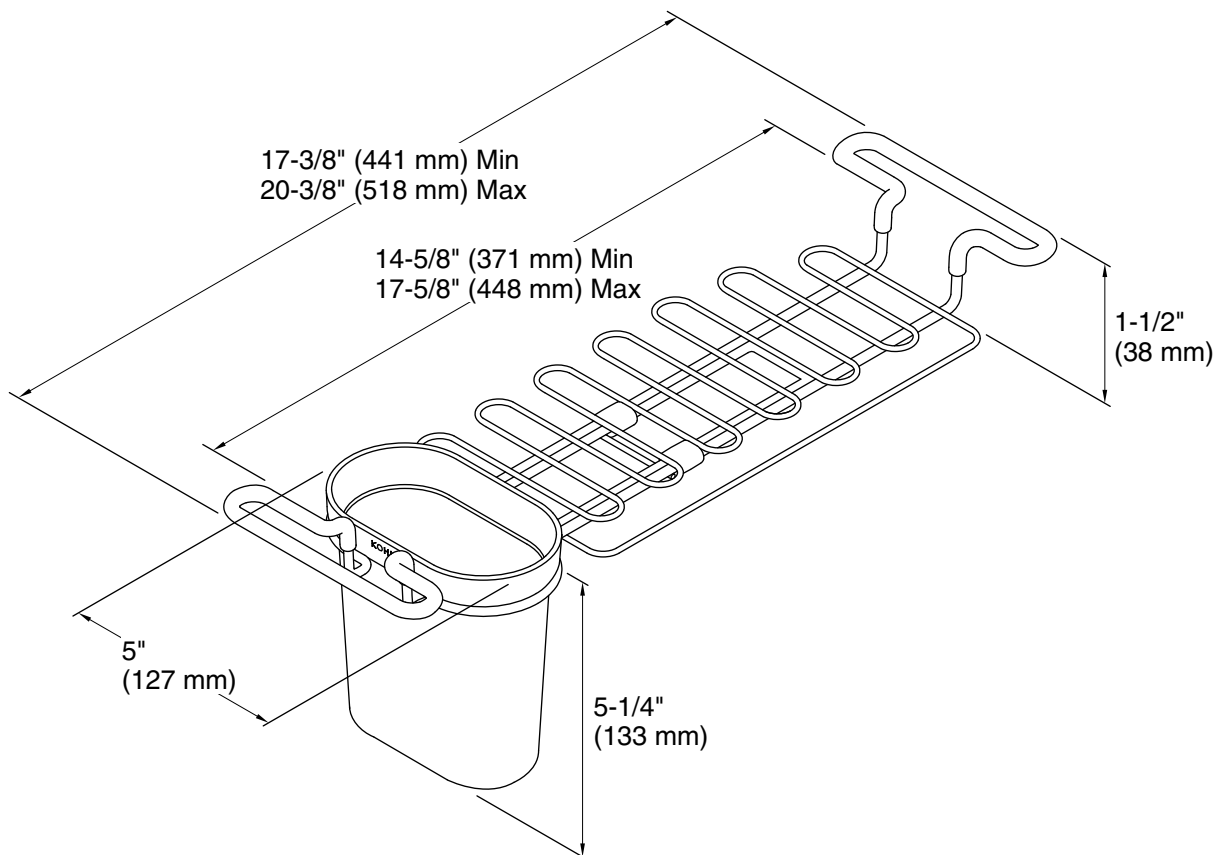

Features

- Expands 3" to fit most 14.6" - 17.6" (371 - 447 mm) sinks.
- Holds utensils and cleaning tools.
- Doubles as a drying rack for cups and mugs.
- Nonslip coating.
- Removable soaking cup.
- Dishcloth rail.
- Made of rust-resistant stainless steel.
- Dishwasher-safe.

Color	Code	Description
-------	------	-------------

	0	White
	CHR	Charcoal

Technical Information

All product dimensions are nominal.

Installation Type: Surface-mount

Material: Stainless Steel