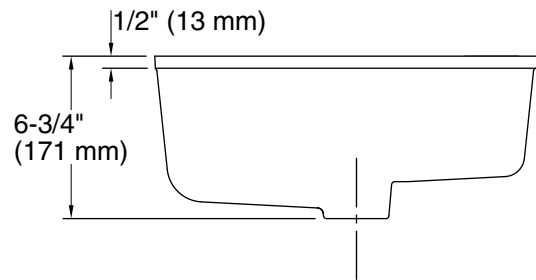

Features

- Geometric oval basin with vertical sides.
- Overflow drain.
- No faucet holes; requires wall- or counter-mount faucet.
- Fits standard 14" x 17" (356 x 432 mm) countertop cutout.

Material

- Vitreous china.

Technical Information

All product dimensions are nominal.

Bowl configuration:	Single
Installation:	Under-mount
Bowl area (Only):	Length: 17" (432 mm) Width: 14" (356 mm) Water depth: 3-1/8" (79 mm)
Drain hole:	1-3/4" (44 mm)
Template:	1151011-7, required, not included