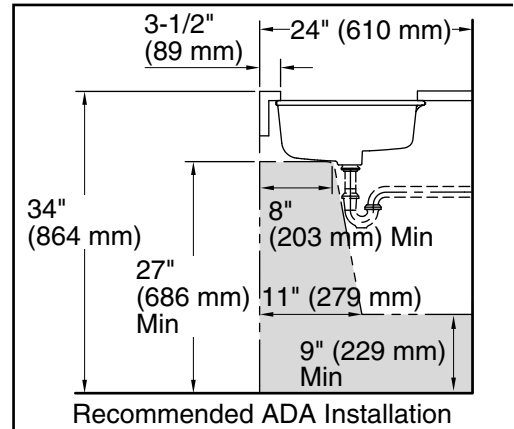

Features

- Geometric oval basin with vertical sides.
- Overflow drain.
- No faucet holes; requires wall- or counter-mount faucet.
- Fits standard 14" x 17" (356 x 432 mm) countertop cutout.

Material

- Vitreous china.

Technical Information

All product dimensions are nominal.

Bowl configuration:	Single
Installation:	Under-mount
Bowl area (Only):	Length: 17" (432 mm) Width: 14" (356 mm) Water depth: 3-1/8" (79 mm)
Drain hole:	1-3/4" (44 mm)
Template:	1151011-7, required, not included