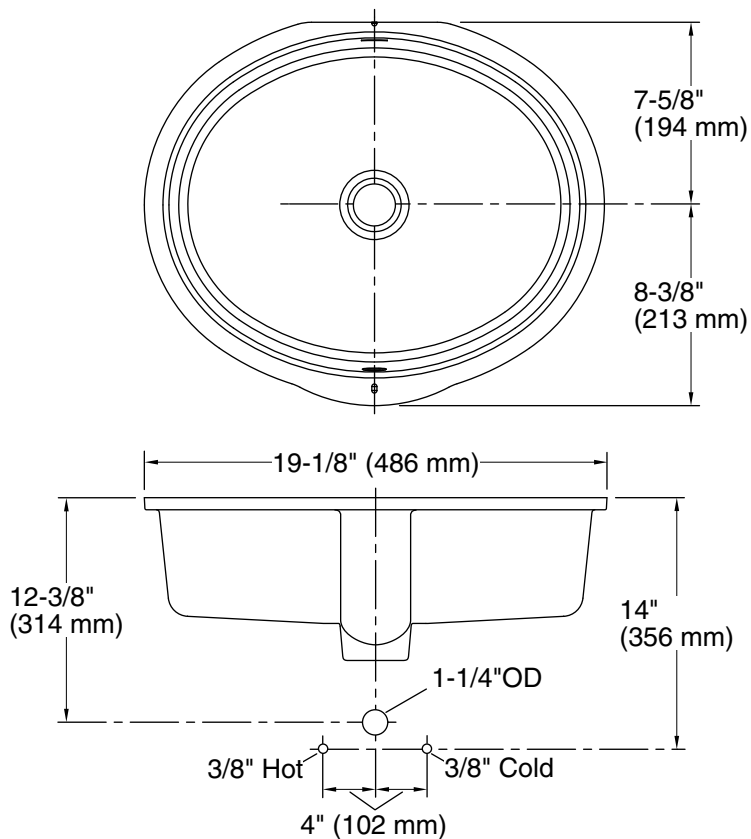

Features

- Geometric oval basin with vertical sides.
- Overflow drain.
- No faucet holes; requires wall- or counter-mount faucet.
- Fits standard 14" x 17" (356 x 432 mm) countertop cutout.

Material

- Vitreous china.

Technical Information

All product dimensions are nominal.

Bowl configuration:	Single
Installation:	Under-mount
Bowl area (Only):	Length: 17" (432 mm) Width: 14" (356 mm) Water depth: 3-1/8" (79 mm)
Drain hole:	1-3/4" (44 mm)
Template:	1151011-7, required, not included