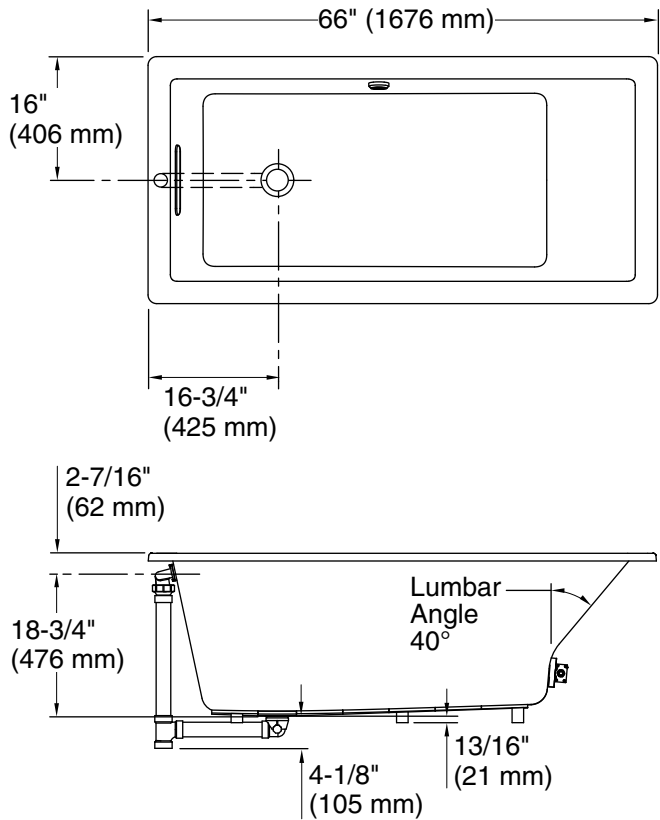

Underscore® Rectangle

66" x 32" drop-in bath w/ Bask®
K-1821-W1

No change in measurement if connected with drain illustrated. (K-7272)

Access Panel
20" (508 mm) W x
15" (381 mm) H

Required Electrical Service

All product dimensions are nominal.

Installation: Drop-in, Under-mount
 Drain location: End
 Basin area, bottom: 44-1/2" x 22-5/16" (1130 mm x 567 mm)
 Basin area, top: 59-5/8" x 25-1/2" (1514 mm x 648 mm)
 Weight: 92 lbs (41.7 kg)
 Minimum floor load: 50 lbs/ft² (244.1 kg/m²)
 Water depth: 18" (457 mm)
 Water capacity: 85.8 gal (324.8 L)
 Cutout: Drop-in, 64-1/2" x 30-1/2" (1638 mm x 775 mm)
 Electrical component rating: Heated Surface: 120 V, 0.5 A, 60 Hz, 65 W

Notes

Measure your actual product for rough-in details.

Install this product according to the installation instructions.

The hot water supply should be 70% of the capacity of the bath or greater. Installations will vary.