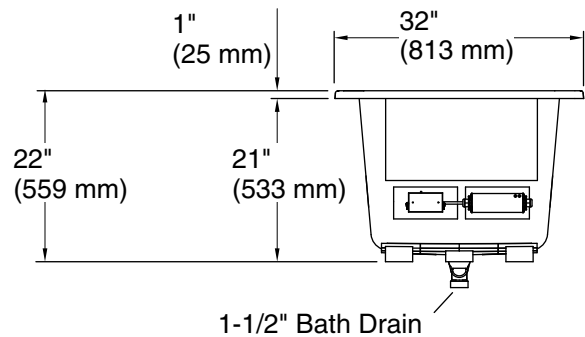

Underscore® Rectangle

66" x 32" drop-in bath w/ Bask®
K-1821-W1

No change in measurement if connected with drain illustrated. (K-7272)

Access Panel
20" (508 mm) W x
15" (381 mm) H

Required Electrical Service

All product dimensions are nominal.

Installation: Drop-in, Under-mount
 Drain location: End
 Basin area, bottom: 44-1/2" x 22-5/16" (1130 mm x 567 mm)
 Basin area, top: 59-5/8" x 25-1/2" (1514 mm x 648 mm)
 Weight: 92 lbs (41.7 kg)
 Minimum floor load: 50 lbs/ft² (244.1 kg/m²)
 Water depth: 18" (457 mm)
 Water capacity: 85.8 gal (324.8 L)
 Cutout: Drop-in, 64-1/2" x 30-1/2" (1638 mm x 775 mm)
 Electrical component rating: Heated Surface: 120 V, 0.5 A, 60 Hz, 65 W