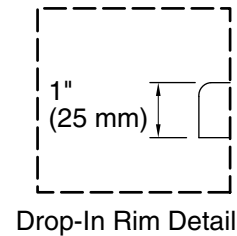

Underscore® Rectangle

66" x 32" drop-in bath w/ Bask®
K-1821-W1

No change in measurement if connected with drain illustrated. (K-7272)

Access Panel
20" (508 mm) W x
15" (381 mm) H

Required Electrical Service

All product dimensions are nominal.

Installation: Drop-in, Under-mount
 Drain location: End
 Basin area, bottom: 44-1/2" x 22-5/16" (1130 mm x 567 mm)
 Basin area, top: 59-5/8" x 25-1/2" (1514 mm x 648 mm)
 Weight: 92 lbs (41.7 kg)
 Minimum floor load: 50 lbs/ft² (244.1 kg/m²)
 Water depth: 18" (457 mm)
 Water capacity: 85.8 gal (324.8 L)
 Cutout: Drop-in, 64-1/2" x 30-1/2" (1638 mm x 775 mm)
 Electrical component rating: Heated Surface: 120 V, 0.5 A, 60 Hz, 65 W